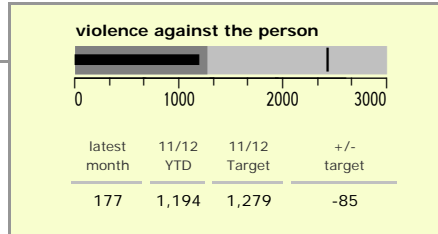

Charnwood Borough : crime reduction dashboard 2011/12 : September 2011

national indicators

NI15 : serious violent crime	0.30
NI20 : assault with less serious injury	5.17
NI16 : serious acquisitive crime	9.43

(Rate per 1,000 population)

top 10 high crime areas

	recorded offences 11/12 YTD
Loughborough Centre West	357
Loughborough Toothill Road	272
Loughborough Holywell	243
Loughborough Bell Foundry	223
Loughborough Centre South	150
Loughborough Canal South	130
Thurmaston North West	124
Loughborough Midland Station	114
Shepshed North East	104
Queniborough East, Barkby & South Croxton	102