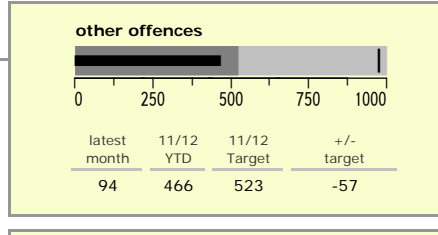

Charnwood Borough : crime reduction dashboard 2011/12 : September 2011

national indicators

NI15 : serious violent crime	0.30
NI20 : assault with less serious injury	5.17
NI16 : serious acquisitive crime	9.43

(Rate per 1,000 population)

top 10 high crime areas

	recorded offences 11/12 YTD
Loughborough Centre West	357
Loughborough Toothill Road	272
Loughborough Holywell	243
Loughborough Bell Foundry	223
Loughborough Centre South	150
Loughborough Canal South	130
Thurmaston North West	124
Loughborough Midland Station	114
Shepshed North East	104
Queniborough East, Barkby & South Croxton	102