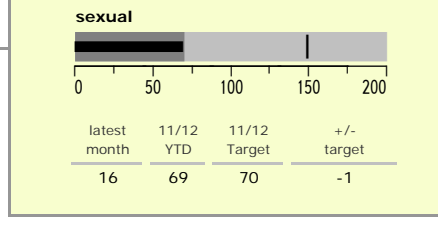

Charnwood Borough : crime reduction dashboard 2011/12 : September 2011

national indicators

NI15 : serious violent crime	0.30
NI20 : assault with less serious injury	5.17
NI16 : serious acquisitive crime	9.43

(Rate per 1,000 population)

top 10 high crime areas

	recorded offences 11/12 YTD
Loughborough Centre West	357
Loughborough Toothill Road	272
Loughborough Holywell	243
Loughborough Bell Foundry	223
Loughborough Centre South	150
Loughborough Canal South	130
Thurmaston North West	124
Loughborough Midland Station	114
Shepshed North East	104
Queniborough East, Barkby & South Croxton	102