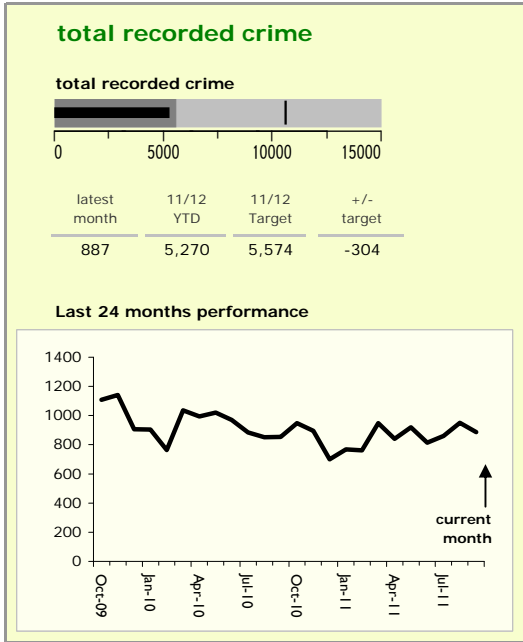

Charnwood Borough : crime reduction dashboard 2011/12 : September 2011

national indicators

NI15 : serious violent crime	0.30
NI20 : assault with less serious injury	5.17
NI16 : serious acquisitive crime	9.43

(Rate per 1,000 population)

top 10 high crime areas

	recorded offences 11/12 YTD
Loughborough Centre West	357
Loughborough Toothill Road	272
Loughborough Holywell	243
Loughborough Bell Foundry	223
Loughborough Centre South	150
Loughborough Canal South	130
Thurmaston North West	124
Loughborough Midland Station	114
Shepshed North East	104
Queniborough East, Barkby & South Croxton	102

key

- over target by 25% or less
- more than 25% over target