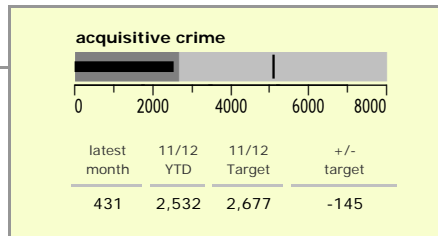

Charnwood Borough : crime reduction dashboard 2011/12 : September 2011

national indicators

NI15 : serious violent crime	0.30
NI20 : assault with less serious injury	5.17
NI16 : serious acquisitive crime	9.43

(Rate per 1,000 population)

top 10 high crime areas

	recorded offences 11/12 YTD
Loughborough Centre West	357
Loughborough Toothill Road	272
Loughborough Holywell	243
Loughborough Bell Foundry	223
Loughborough Centre South	150
Loughborough Canal South	130
Thurmaston North West	124
Loughborough Midland Station	114
Shepshed North East	104
Queniborough East, Barkby & South Croxton	102