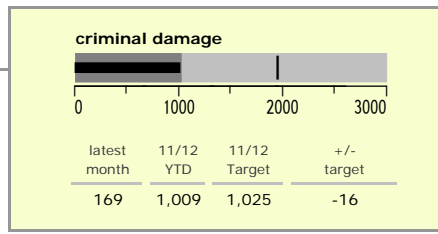

Charnwood Borough : crime reduction dashboard 2011/12 : September 2011

national indicators

NI15 : serious violent crime	0.30
NI20 : assault with less serious injury	5.17
NI16 : serious acquisitive crime	9.43

(Rate per 1,000 population)

top 10 high crime areas

	recorded offences 11/12 YTD
Loughborough Centre West	357
Loughborough Toothill Road	272
Loughborough Holywell	243
Loughborough Bell Foundry	223
Loughborough Centre South	150
Loughborough Canal South	130
Thurmaston North West	124
Loughborough Midland Station	114
Shepshed North East	104
Queniborough East, Barkby & South Croxton	102