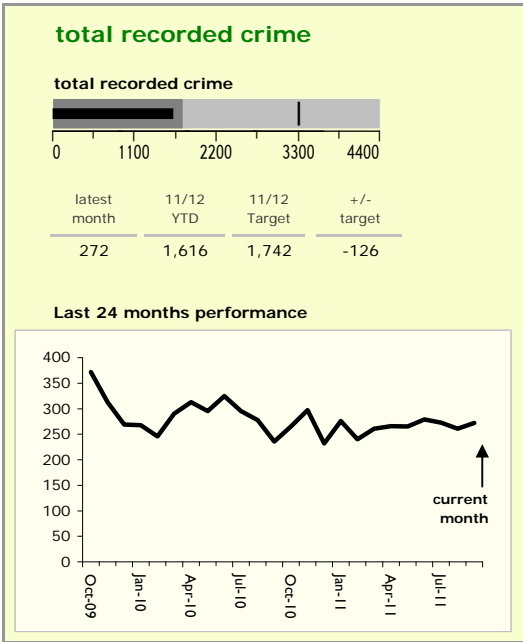

Harborough District : crime reduction dashboard 2011/12 : September 2011

national indicators

● NI15 : serious violent crime	0.17
● NI20 : assault with less serious injury	2.55
● NI16 : serious acquisitive crime	5.56

(Rate per 1,000 population)

top 10 high crime areas

	recorded offences 11/12 YTD
Market Harborough Coventry Road	104
Lutterworth Centre & East	100
● Misterton, Gilmorton & Swinford	89
● Great Bowden	86
● Greater Billesdon	81
Little Bowden South	74
● Market Harborough Centre	67
● Scraptoft	64
● Ashby, Frolesworth & Dunton	55
Ullesthorne & Magna Park	50

key

- over target by 25% or less
- more than 25% over target