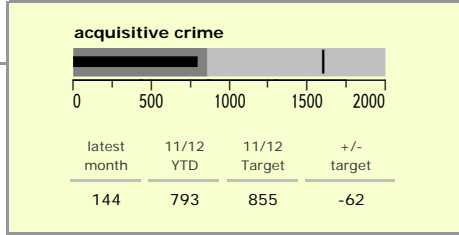

Harborough District : crime reduction dashboard 2011/12 : September 2011

national indicators

● NI15 : serious violent crime	0.17
● NI20 : assault with less serious injury	2.55
● NI16 : serious acquisitive crime	5.56

(Rate per 1,000 population)

top 10 high crime areas

	recorded offences 11/12 YTD
Market Harborough Coventry Road	104
Lutterworth Centre & East	100
● Misterton, Gilmorton & Swinford	89
● Great Bowden	86
● Greater Billesdon	81
Little Bowden South	74
● Market Harborough Centre	67
● Scraptoft	64
● Ashby, Frolesworth & Dunton	55
Ullesthorne & Magna Park	50