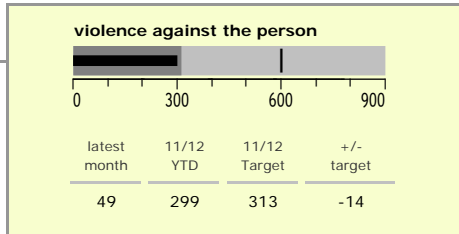

Harborough District : crime reduction dashboard 2011/12 : September 2011

national indicators

● NI15 : serious violent crime	0.17
● NI20 : assault with less serious injury	2.55
● NI16 : serious acquisitive crime	5.56

(Rate per 1,000 population)

top 10 high crime areas

	recorded offences 11/12 YTD
Market Harborough Coventry Road	104
Lutterworth Centre & East	100
● Misterton, Gilmorton & Swinford	89
● Great Bowden	86
● Greater Billesdon	81
Little Bowden South	74
● Market Harborough Centre	67
● Scraptoft	64
● Ashby, Frolesworth & Dunton	55
Ullesthorne & Magna Park	50