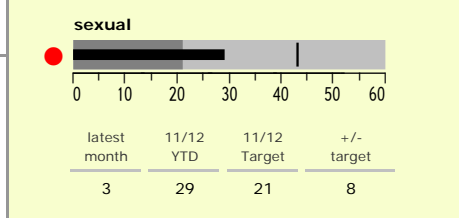

Harborough District : crime reduction dashboard 2011/12 : September 2011

national indicators

● NI15 : serious violent crime	0.17
● NI20 : assault with less serious injury	2.55
● NI16 : serious acquisitive crime	5.56

(Rate per 1,000 population)

top 10 high crime areas

	recorded offences 11/12 YTD
Market Harborough Coventry Road	104
Lutterworth Centre & East	100
● Misterton, Gilmorton & Swinford	89
● Great Bowden	86
● Greater Billesdon	81
Little Bowden South	74
● Market Harborough Centre	67
● Scraptoft	64
● Ashby, Frolesworth & Dunton	55
Ullesthorne & Magna Park	50