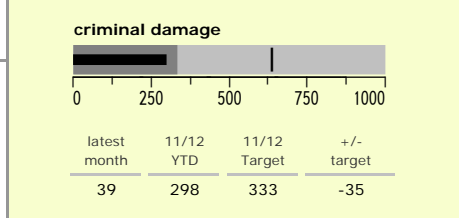

Harborough District : crime reduction dashboard 2011/12 : September 2011

national indicators

● NI15 : serious violent crime	0.17
● NI20 : assault with less serious injury	2.55
● NI16 : serious acquisitive crime	5.56

(Rate per 1,000 population)

top 10 high crime areas

	recorded offences 11/12 YTD
Market Harborough Coventry Road	104
Lutterworth Centre & East	100
● Misterton, Gilmorton & Swinford	89
● Great Bowden	86
● Greater Billesdon	81
Little Bowden South	74
● Market Harborough Centre	67
● Scraptoft	64
● Ashby, Frolesworth & Dunton	55
Ullesthorne & Magna Park	50

key

- over target by 25% or less
- more than 25% over target