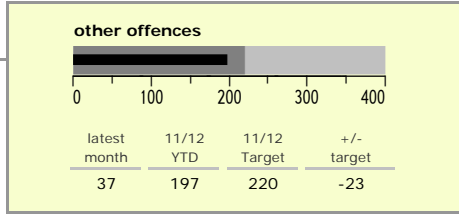

Harborough District : crime reduction dashboard 2011/12 : September 2011

national indicators

● NI15 : serious violent crime	0.17
● NI20 : assault with less serious injury	2.55
● NI16 : serious acquisitive crime	5.56

(Rate per 1,000 population)

top 10 high crime areas

	recorded offences 11/12 YTD
Market Harborough Coventry Road	104
Lutterworth Centre & East	100
● Misterton, Gilmorton & Swinford	89
● Great Bowden	86
● Greater Billesdon	81
Little Bowden South	74
● Market Harborough Centre	67
● Scraptoft	64
● Ashby, Frolesworth & Dunton	55
Ullesthorne & Magna Park	50