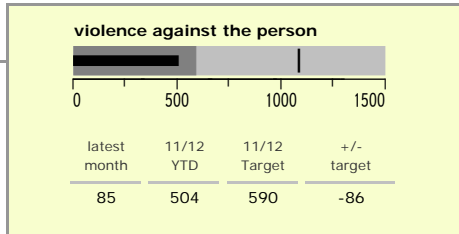

North West Leicestershire District : crime reduction dashboard 2011/12 : September 2011

national indicators

NI15 : serious violent crime	0.18
NI20 : assault with less serious injury	4.11
NI16 : serious acquisitive crime	9.16

(Rate per 1,000 population)

top 10 high crime areas

	recorded offences 11/12 YTD
Coalville Centre	212
Diseworth, Belton & Gracedieu	159
Castle Donington West & Donington Park	144
Shibston East	139
Castle Donington South	106
Castle Donington North East & Hemmington	102
Greenhill Centre	93
Ashby Castle South	73
Greenhill East	72
Coalville Stephenson Way	68