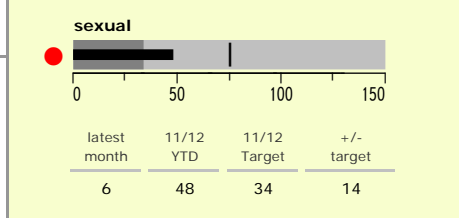

North West Leicestershire District : crime reduction dashboard 2011/12 : September 2011

national indicators

NI15 : serious violent crime	0.18
NI20 : assault with less serious injury	4.11
NI16 : serious acquisitive crime	9.16

(Rate per 1,000 population)

top 10 high crime areas

	recorded offences 11/12 YTD
Coalville Centre	212
Diseworth, Belton & Gracedieu	159
Castle Donington West & Donington Park	144
Shibston East	139
Castle Donington South	106
Castle Donington North East & Hemmington	102
Greenhill Centre	93
Ashby Castle South	73
Greenhill East	72
Coalville Stephenson Way	68