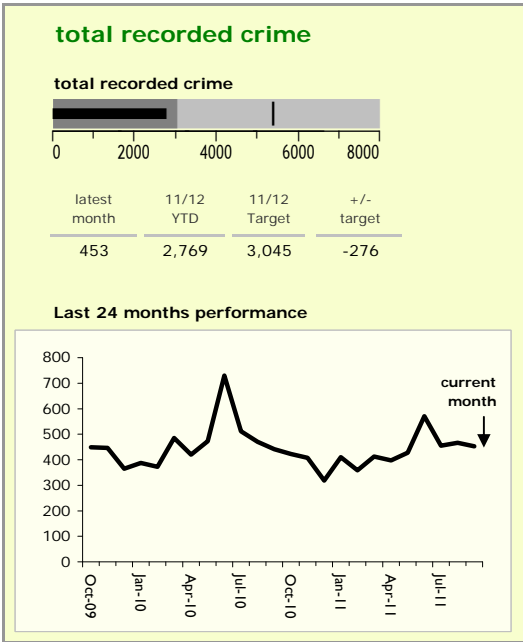

North West Leicestershire District : crime reduction dashboard 2011/12 : September 2011

national indicators

NI15 : serious violent crime	0.18
NI20 : assault with less serious injury	4.11
NI16 : serious acquisitive crime	9.16

(Rate per 1,000 population)

top 10 high crime areas

	recorded offences 11/12 YTD
Coalville Centre	212
Diseworth, Belton & Gracedieu	159
Castle Donington West & Donington Park	144
Shibston East	139
Castle Donington South	106
Castle Donington North East & Hemmington	102
Greenhill Centre	93
Ashby Castle South	73
Greenhill East	72
Coalville Stephenson Way	68

key
● over target by 25% or less
● more than 25% over target