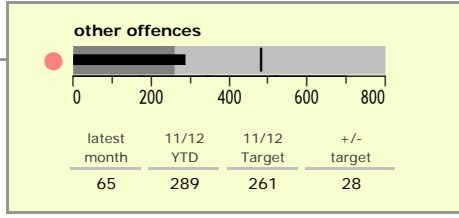

North West Leicestershire District : crime reduction dashboard 2011/12 : September 2011

national indicators

NI15 : serious violent crime	0.18
NI20 : assault with less serious injury	4.11
NI16 : serious acquisitive crime	9.16

(Rate per 1,000 population)

top 10 high crime areas

	recorded offences 11/12 YTD
Coalville Centre	212
Diseworth, Belton & Gracedieu	159
Castle Donington West & Donington Park	144
Shibston East	139
Castle Donington South	106
Castle Donington North East & Hemmington	102
Greenhill Centre	93
Ashby Castle South	73
Greenhill East	72
Coalville Stephenson Way	68