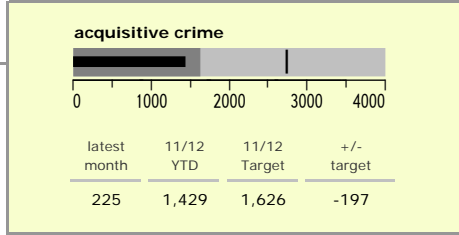

North West Leicestershire District : crime reduction dashboard 2011/12 : September 2011

national indicators

NI15 : serious violent crime	0.18
NI20 : assault with less serious injury	4.11
NI16 : serious acquisitive crime	9.16

(Rate per 1,000 population)

top 10 high crime areas

	recorded offences 11/12 YTD
Coalville Centre	212
Diseworth, Belton & Gracedieu	159
Castle Donington West & Donington Park	144
Shibston East	139
Castle Donington South	106
Castle Donington North East & Hemmington	102
Greenhill Centre	93
Ashby Castle South	73
Greenhill East	72
Coalville Stephenson Way	68