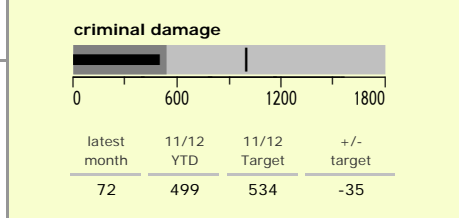

North West Leicestershire District : crime reduction dashboard 2011/12 : September 2011

national indicators

NI15 : serious violent crime	0.18
NI20 : assault with less serious injury	4.11
NI16 : serious acquisitive crime	9.16

(Rate per 1,000 population)

top 10 high crime areas

	recorded offences 11/12 YTD
Coalville Centre	212
Diseworth, Belton & Gracedieu	159
Castle Donington West & Donington Park	144
Shibston East	139
Castle Donington South	106
Castle Donington North East & Hemmington	102
Greenhill Centre	93
Ashby Castle South	73
Greenhill East	72
Coalville Stephenson Way	68