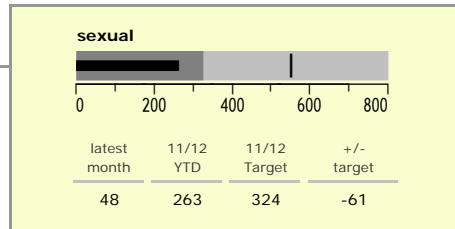

key

- over target by 25% or less
- more than 25% over target