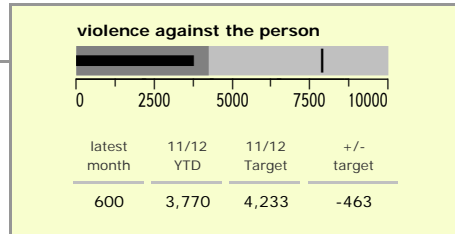

Leicester City : crime reduction dashboard 2011/12 : September 2011

national indicators

● NI15 : serious violent crime	0.73
NI20 : assault with less serious injury	8.54
NI16 : serious acquisitive crime	18.57

(Rate per 1,000 population)

top 10 high crime areas

	recorded offences 11/12 YTD
● Cstle-City Centre	2,975
Cstle-De Montfort Street	399
Abb-Abbey Park	386
● Bleys-Glenfield Hospital	345
Cstle-De Montfort University	336
● Cstle-Victoria Park	280
● Wcotes-Bede Park	215
Cstle-Princess Road West	208
Humb-Quakesick Spinney	172
● Fosse-Bosworth Street	168