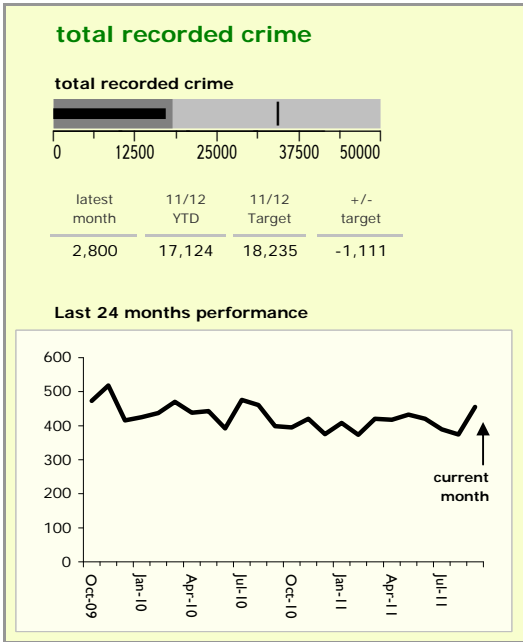

Leicester City : crime reduction dashboard 2011/12 : September 2011

national indicators

● NI15 : serious violent crime	0.73
NI20 : assault with less serious injury	8.54
NI16 : serious acquisitive crime	18.57

(Rate per 1,000 population)

top 10 high crime areas

	recorded offences 11/12 YTD
● Cstle-City Centre	2,975
Cstle-De Montfort Street	399
Abb-Abbey Park	386
● Bleys-Glenfield Hospital	345
Cstle-De Montfort University	336
● Cstle-Victoria Park	280
● Wcotes-Bede Park	215
Cstle-Princess Road West	208
Humb-Quakesick Spinney	172
● Fosse-Bosworth Street	168

key

- over target by 25% or less
- more than 25% over target