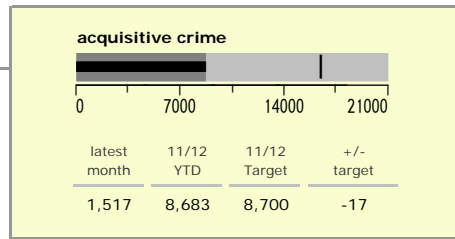

Leicester City : crime reduction dashboard 2011/12 : September 2011

national indicators

● NI15 : serious violent crime	0.73
NI20 : assault with less serious injury	8.54
NI16 : serious acquisitive crime	18.57

(Rate per 1,000 population)

top 10 high crime areas

	recorded offences 11/12 YTD
● Cstle-City Centre	2,975
Cstle-De Montfort Street	399
Abb-Abbey Park	386
● Bleys-Glenfield Hospital	345
Cstle-De Montfort University	336
● Cstle-Victoria Park	280
● Wcotes-Bede Park	215
Cstle-Princess Road West	208
Humb-Quakesick Spinney	172
● Fosse-Bosworth Street	168