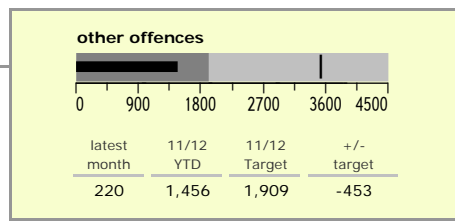

Leicester City : crime reduction dashboard 2011/12 : September 2011

national indicators

● NI15 : serious violent crime	0.73
NI20 : assault with less serious injury	8.54
NI16 : serious acquisitive crime	18.57

(Rate per 1,000 population)

top 10 high crime areas

	recorded offences 11/12 YTD
● Cstle-City Centre	2,975
Cstle-De Montfort Street	399
Abb-Abbey Park	386
● Bleys-Glenfield Hospital	345
Cstle-De Montfort University	336
● Cstle-Victoria Park	280
● Wcotes-Bede Park	215
Cstle-Princess Road West	208
Humb-Quakesick Spinney	172
● Fosse-Bosworth Street	168