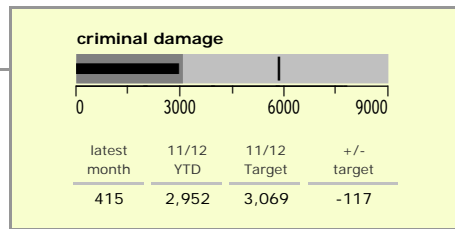

Leicester City : crime reduction dashboard 2011/12 : September 2011

national indicators

● NI15 : serious violent crime	0.73
NI20 : assault with less serious injury	8.54
NI16 : serious acquisitive crime	18.57

(Rate per 1,000 population)

top 10 high crime areas

	recorded offences 11/12 YTD
● Cstle-City Centre	2,975
Cstle-De Montfort Street	399
Abb-Abbey Park	386
● Bleys-Glenfield Hospital	345
Cstle-De Montfort University	336
● Cstle-Victoria Park	280
● Wcotes-Bede Park	215
Cstle-Princess Road West	208
Humb-Quakesick Spinney	172
● Fosse-Bosworth Street	168