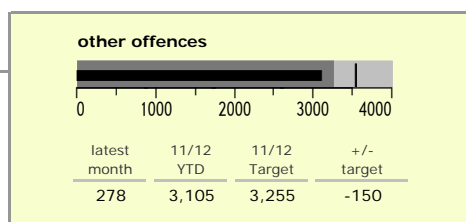

# Leicestershire County : crime reduction dashboard 2011/12 : February 2012

### national indicators

NI15 : serious violent crime	0.18
NI20 : assault with less serious injury	3.64
NI16 : serious acquisitive crime	8.68

*(Rate per 1,000 population)*

### top 10 high crime areas

	recorded offences 11/12 YTD
Loughborough Centre West	688
Fosse Park	545
Hinckley Town Centre	509
Loughborough Toothill Road	481
Loughborough Holywell	443
Coalville Centre	400
Loughborough Bell Foundry	379
Melton Craven West	357
Hinckley Fields	281
Diseworth, Belton & Gracedieu	263