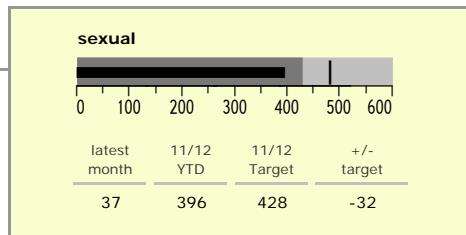

key

- over target by 25% or less
- more than 25% over target