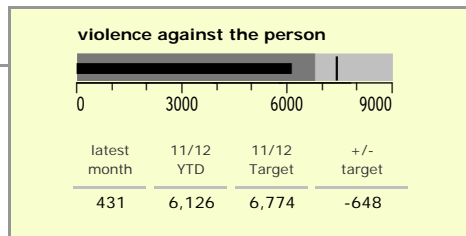

key

- over target by 25% or less
- more than 25% over target