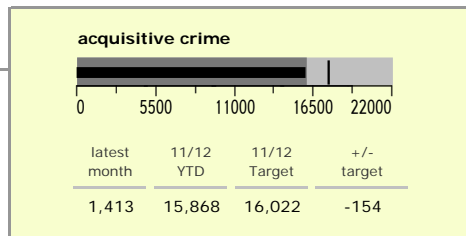

# Leicestershire County : crime reduction dashboard 2011/12 : February 2012

### national indicators

NI15 : serious violent crime	0.18
NI20 : assault with less serious injury	3.64
NI16 : serious acquisitive crime	8.68

*(Rate per 1,000 population)*

### top 10 high crime areas

	recorded offences 11/12 YTD
Loughborough Centre West	688
Fosse Park	545
Hinckley Town Centre	509
Loughborough Toothill Road	481
Loughborough Holywell	443
Coalville Centre	400
Loughborough Bell Foundry	379
Melton Craven West	357
Hinckley Fields	281
Diseworth, Belton & Gracedieu	263