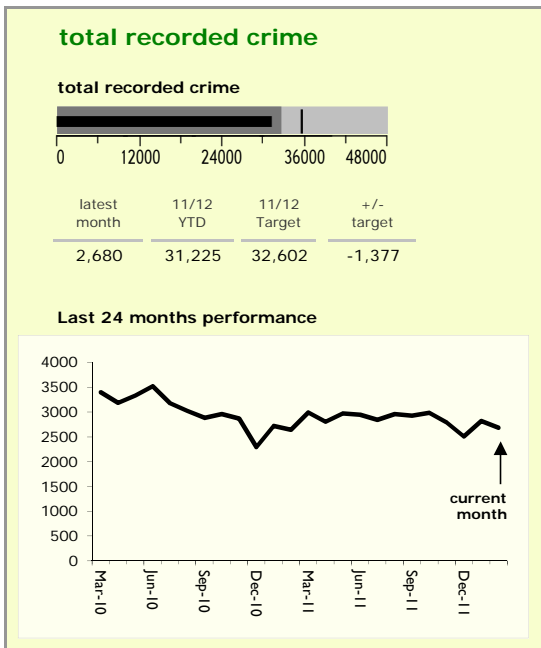

# Leicestershire County : crime reduction dashboard 2011/12 : February 2012

### national indicators

NI15 : serious violent crime	0.18
NI20 : assault with less serious injury	3.64
NI16 : serious acquisitive crime	8.68

*(Rate per 1,000 population)*

### top 10 high crime areas

	recorded offences 11/12 YTD
Loughborough Centre West	688
Fosse Park	545
Hinckley Town Centre	509
Loughborough Toothill Road	481
Loughborough Holywell	443
Coalville Centre	400
Loughborough Bell Foundry	379
Melton Craven West	357
Hinckley Fields	281
Diseworth, Belton & Gracedieu	263