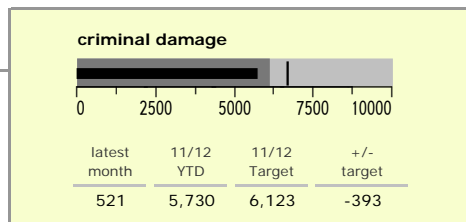

# Leicestershire County : crime reduction dashboard 2011/12 : February 2012

### national indicators

NI15 : serious violent crime	0.18
NI20 : assault with less serious injury	3.64
NI16 : serious acquisitive crime	8.68

*(Rate per 1,000 population)*

### top 10 high crime areas

	recorded offences 11/12 YTD
Loughborough Centre West	688
Fosse Park	545
Hinckley Town Centre	509
Loughborough Toothill Road	481
Loughborough Holywell	443
Coalville Centre	400
Loughborough Bell Foundry	379
Melton Craven West	357
Hinckley Fields	281
Diseworth, Belton & Gracedieu	263