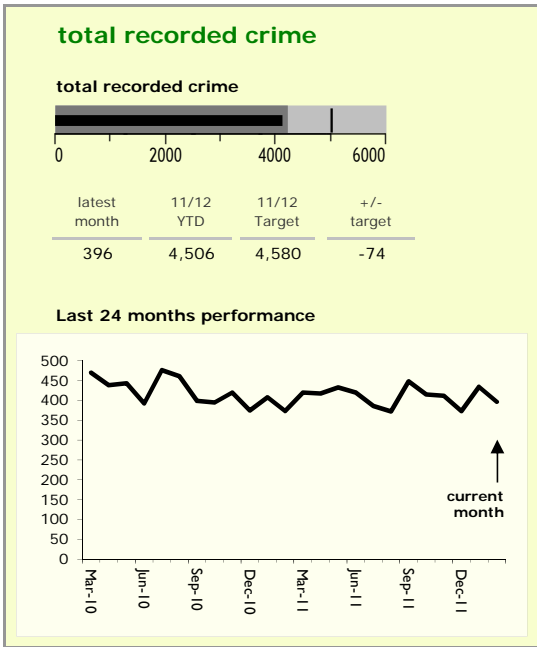

Blaby District : crime reduction dashboard 2011/12 : February 2012

national indicators

● NI15 : serious violent crime	0.1
● NI20 : assault with less serious injury	2.6
● NI16 : serious acquisitive crime	11.2

(Rate per 1,000 population)

top 10 high crime areas

	recorded offences 11/12 YTD
● Fosse Park	494
● Blaby North	230
● Endery North & Grove Park	188
● Leicester Forest East - M1 Services	165
● Meridian Leisure Park	133
Glenfield West	121
● Braunstone Town Henley Crescent	110
Thorpe Astley South & Meridian Business Pa	101
Narborough East	99
● Kirby Muxloe South	98

key

- over target by 25% or less
- more than 25% over target