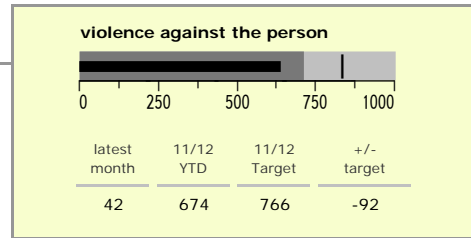

Blaby District : crime reduction dashboard 2011/12 : February 2012

national indicators

● NI15 : serious violent crime	0.1
● NI20 : assault with less serious injury	2.6
● NI16 : serious acquisitive crime	11.2

(Rate per 1,000 population)

top 10 high crime areas

	recorded offences 11/12 YTD
● Fosse Park	494
● Blaby North	230
● Endery North & Grove Park	188
● Leicester Forest East - M1 Services	165
● Meridian Leisure Park	133
Glenfield West	121
● Braunstone Town Henley Crescent	110
Thorpe Astley South & Meridian Business Pa	101
Narborough East	99
● Kirby Muxloe South	98