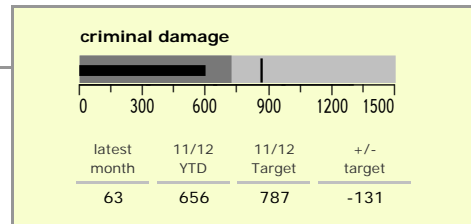

Blaby District : crime reduction dashboard 2011/12 : February 2012

national indicators

● NI15 : serious violent crime	0.1
● NI20 : assault with less serious injury	2.6
● NI16 : serious acquisitive crime	11.2

(Rate per 1,000 population)

top 10 high crime areas

	recorded offences 11/12 YTD
● Fosse Park	494
● Blaby North	230
● Endery North & Grove Park	188
● Leicester Forest East - M1 Services	165
● Meridian Leisure Park	133
Glenfield West	121
● Braunstone Town Henley Crescent	110
Thorpe Astley South & Meridian Business Pa	101
Narborough East	99
● Kirby Muxloe South	98