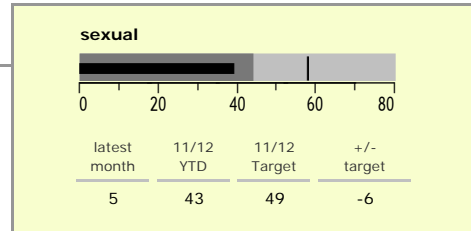

Blaby District : crime reduction dashboard 2011/12 : February 2012

national indicators

● NI15 : serious violent crime	0.1
● NI20 : assault with less serious injury	2.6
● NI16 : serious acquisitive crime	11.2

(Rate per 1,000 population)

top 10 high crime areas

	recorded offences 11/12 YTD
● Fosse Park	494
● Blaby North	230
● Endery North & Grove Park	188
● Leicester Forest East - M1 Services	165
● Meridian Leisure Park	133
Glenfield West	121
● Braunstone Town Henley Crescent	110
Thorpe Astley South & Meridian Business Pa	101
Narborough East	99
● Kirby Muxloe South	98