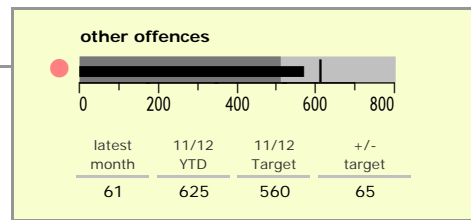

Blaby District : crime reduction dashboard 2011/12 : February 2012

national indicators

● NI15 : serious violent crime	0.1
● NI20 : assault with less serious injury	2.6
● NI16 : serious acquisitive crime	11.2

(Rate per 1,000 population)

top 10 high crime areas

	recorded offences 11/12 YTD
● Fosse Park	494
● Blaby North	230
● Endery North & Grove Park	188
● Leicester Forest East - M1 Services	165
● Meridian Leisure Park	133
Glenfield West	121
● Braunstone Town Henley Crescent	110
Thorpe Astley South & Meridian Business Pa	101
Narborough East	99
● Kirby Muxloe South	98