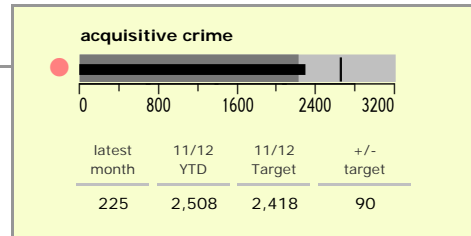

Blaby District : crime reduction dashboard 2011/12 : February 2012

national indicators

● NI15 : serious violent crime	0.1
● NI20 : assault with less serious injury	2.6
● NI16 : serious acquisitive crime	11.2

(Rate per 1,000 population)

top 10 high crime areas

	recorded offences 11/12 YTD
● Fosse Park	494
● Blaby North	230
● Endery North & Grove Park	188
● Leicester Forest East - M1 Services	165
● Meridian Leisure Park	133
Glenfield West	121
● Braunstone Town Henley Crescent	110
Thorpe Astley South & Meridian Business Pa	101
Narborough East	99
● Kirby Muxloe South	98