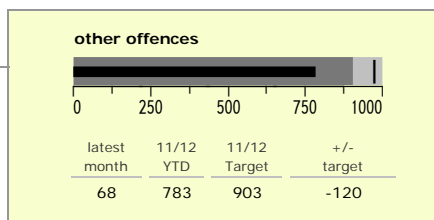

Charnwood Borough : crime reduction dashboard 2011/12 : February 2012

national indicators

NI15 : serious violent crime	0.23
NI20 : assault with less serious injury	4.93
NI16 : serious acquisitive crime	9.55

(Rate per 1,000 population)

top 10 high crime areas

	recorded offences 11/12 YTD
Loughborough Centre West	688
Loughborough Toothill Road	481
Loughborough Holywell	443
Loughborough Bell Foundry	379
Loughborough Centre South	240
Thurmaston North West	228
Loughborough Canal South	222
Loughborough Midland Station	203
Loughborough Ashby East	174
Queniborough East, Barkby & South Croxton	169