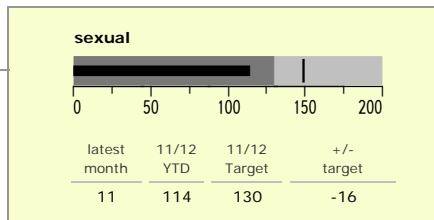

Charnwood Borough : crime reduction dashboard 2011/12 : February 2012

national indicators

NI15 : serious violent crime	0.23
NI20 : assault with less serious injury	4.93
NI16 : serious acquisitive crime	9.55

(Rate per 1,000 population)

top 10 high crime areas

	recorded offences 11/12 YTD
Loughborough Centre West	688
Loughborough Toothill Road	481
Loughborough Holywell	443
Loughborough Bell Foundry	379
Loughborough Centre South	240
Thurmaston North West	228
Loughborough Canal South	222
Loughborough Midland Station	203
Loughborough Ashby East	174
Queniborough East, Barkby & South Croxton	169