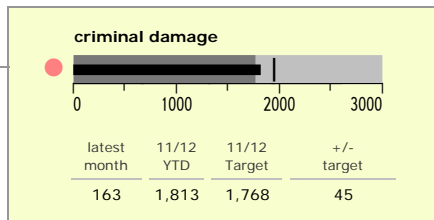

Charnwood Borough : crime reduction dashboard 2011/12 : February 2012

national indicators

NI15 : serious violent crime	0.23
NI20 : assault with less serious injury	4.93
NI16 : serious acquisitive crime	9.55

(Rate per 1,000 population)

top 10 high crime areas

	recorded offences 11/12 YTD
Loughborough Centre West	688
Loughborough Toothill Road	481
Loughborough Holywell	443
Loughborough Bell Foundry	379
Loughborough Centre South	240
Thurmaston North West	228
Loughborough Canal South	222
Loughborough Midland Station	203
Loughborough Ashby East	174
Queniborough East, Barkby & South Croxton	169