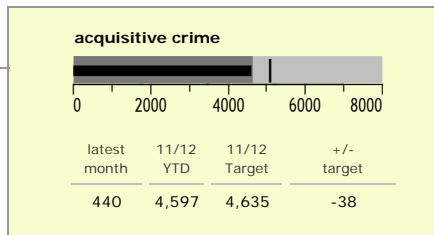

Charnwood Borough : crime reduction dashboard 2011/12 : February 2012

national indicators

NI15 : serious violent crime	0.23
NI20 : assault with less serious injury	4.93
NI16 : serious acquisitive crime	9.55

(Rate per 1,000 population)

top 10 high crime areas

	recorded offences 11/12 YTD
Loughborough Centre West	688
Loughborough Toothill Road	481
Loughborough Holywell	443
Loughborough Bell Foundry	379
Loughborough Centre South	240
Thurmaston North West	228
Loughborough Canal South	222
Loughborough Midland Station	203
Loughborough Ashby East	174
Queniborough East, Barkby & South Croxton	169