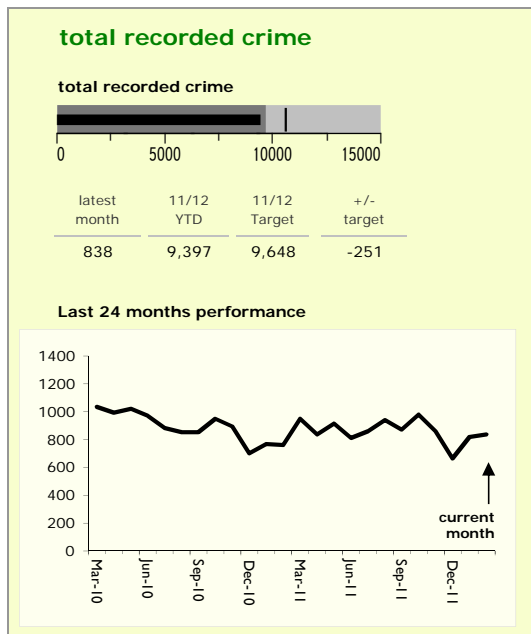

Charnwood Borough : crime reduction dashboard 2011/12 : February 2012

national indicators

NI15 : serious violent crime	0.23
NI20 : assault with less serious injury	4.93
NI16 : serious acquisitive crime	9.55

(Rate per 1,000 population)

top 10 high crime areas

	recorded offences 11/12 YTD
Loughborough Centre West	688
Loughborough Toothill Road	481
Loughborough Holywell	443
Loughborough Bell Foundry	379
Loughborough Centre South	240
Thurmaston North West	228
Loughborough Canal South	222
Loughborough Midland Station	203
Loughborough Ashby East	174
Queniborough East, Barkby & South Croxton	169

key

- over target by 25% or less
- more than 25% over target