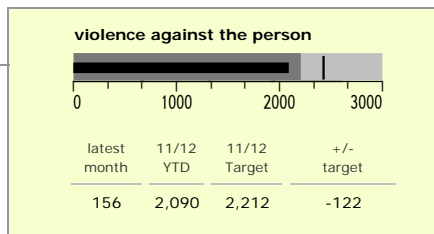

Charnwood Borough : crime reduction dashboard 2011/12 : February 2012

national indicators

NI15 : serious violent crime	0.23
NI20 : assault with less serious injury	4.93
NI16 : serious acquisitive crime	9.55

(Rate per 1,000 population)

top 10 high crime areas

	recorded offences 11/12 YTD
Loughborough Centre West	688
Loughborough Toothill Road	481
Loughborough Holywell	443
Loughborough Bell Foundry	379
Loughborough Centre South	240
Thurmaston North West	228
Loughborough Canal South	222
Loughborough Midland Station	203
Loughborough Ashby East	174
Queniborough East, Barkby & South Croxton	169