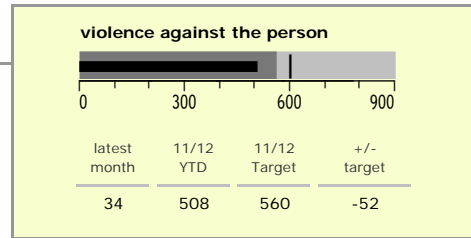

Harborough District : crime reduction dashboard 2011/12 : February 2012

national indicators

● NI15 : serious violent crime	0.13
NI20 : assault with less serious injury	2.44
NI16 : serious acquisitive crime	5.45

(Rate per 1,000 population)

top 10 high crime areas

	recorded offences 11/12 YTD
● Market Harborough Coventry Road	187
Lutterworth Centre & East	163
● Greater Billesdon	162
● Great Bowden	158
● Misterton, Gilmorton & Swinford	143
Little Bowden South	139
Market Harborough Centre	128
● Ashby, Frolesworth & Dunton	109
● Scraptoft	94
● Lutterworth North	89