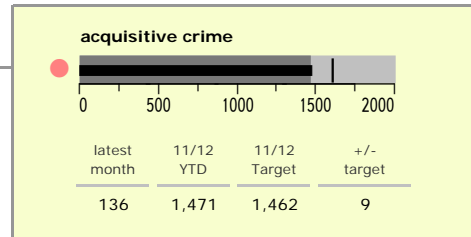

Harborough District : crime reduction dashboard 2011/12 : February 2012

national indicators

● NI15 : serious violent crime	0.13
NI20 : assault with less serious injury	2.44
NI16 : serious acquisitive crime	5.45

(Rate per 1,000 population)

top 10 high crime areas

	recorded offences 11/12 YTD
● Market Harborough Coventry Road	187
Lutterworth Centre & East	163
● Greater Billesdon	162
● Great Bowden	158
● Misterton, Gilmorton & Swinford	143
Little Bowden South	139
Market Harborough Centre	128
● Ashby, Frolesworth & Dunton	109
● Scraptoft	94
● Lutterworth North	89