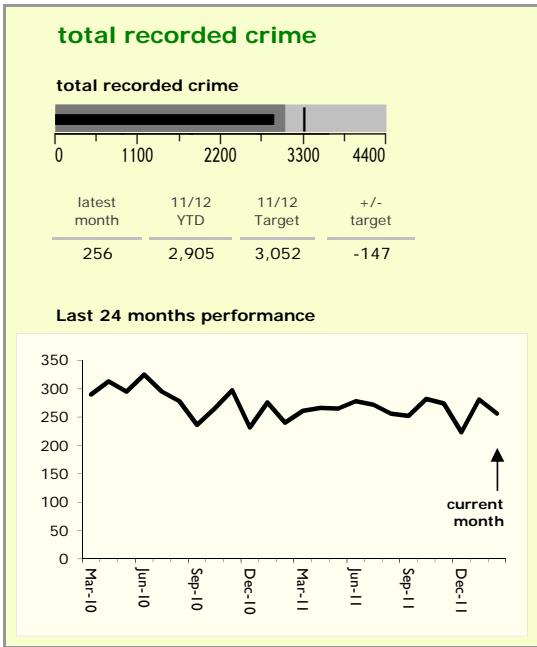

Harborough District : crime reduction dashboard 2011/12 : February 2012

national indicators

● NI15 : serious violent crime	0.13
NI20 : assault with less serious injury	2.44
NI16 : serious acquisitive crime	5.45

(Rate per 1,000 population)

top 10 high crime areas

	recorded offences 11/12 YTD
● Market Harborough Coventry Road	187
Lutterworth Centre & East	163
● Greater Billesdon	162
● Great Bowden	158
● Misterton, Gilmorton & Swinford	143
Little Bowden South	139
Market Harborough Centre	128
● Ashby, Frolesworth & Dunton	109
● Scraptoft	94
● Lutterworth North	89

key

- over target by 25% or less
- more than 25% over target