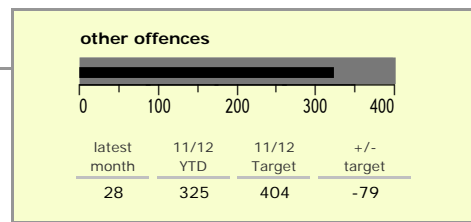

Harborough District : crime reduction dashboard 2011/12 : February 2012

national indicators

● NI15 : serious violent crime	0.13
NI20 : assault with less serious injury	2.44
NI16 : serious acquisitive crime	5.45

(Rate per 1,000 population)

top 10 high crime areas

	recorded offences 11/12 YTD
● Market Harborough Coventry Road	187
Lutterworth Centre & East	163
● Greater Billesdon	162
● Great Bowden	158
● Misterton, Gilmorton & Swinford	143
Little Bowden South	139
Market Harborough Centre	128
● Ashby, Frolesworth & Dunton	109
● Scraptoft	94
● Lutterworth North	89