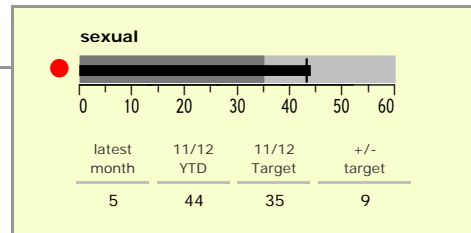

Harborough District : crime reduction dashboard 2011/12 : February 2012

national indicators

● NI15 : serious violent crime	0.13
NI20 : assault with less serious injury	2.44
NI16 : serious acquisitive crime	5.45

(Rate per 1,000 population)

top 10 high crime areas

	recorded offences 11/12 YTD
● Market Harborough Coventry Road	187
Lutterworth Centre & East	163
● Greater Billesdon	162
● Great Bowden	158
● Misterton, Gilmorton & Swinford	143
Little Bowden South	139
Market Harborough Centre	128
● Ashby, Frolesworth & Dunton	109
● Scraptoft	94
● Lutterworth North	89