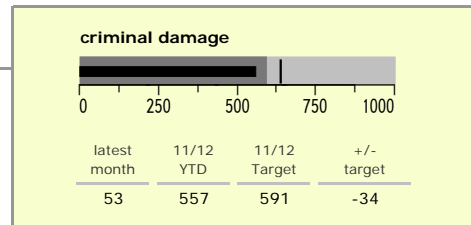

Harborough District : crime reduction dashboard 2011/12 : February 2012

national indicators

● NI15 : serious violent crime	0.13
NI20 : assault with less serious injury	2.44
NI16 : serious acquisitive crime	5.45

(Rate per 1,000 population)

top 10 high crime areas

	recorded offences 11/12 YTD
● Market Harborough Coventry Road	187
Lutterworth Centre & East	163
● Greater Billesdon	162
● Great Bowden	158
● Misterton, Gilmorton & Swinford	143
Little Bowden South	139
Market Harborough Centre	128
● Ashby, Frolesworth & Dunton	109
● Scraptoft	94
● Lutterworth North	89