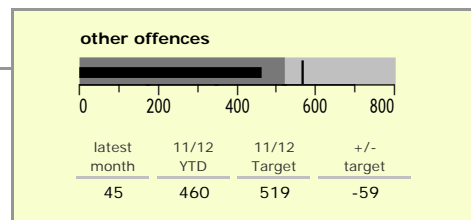

Hinckley and Bosworth Borough : crime reduction dashboard 2011/12 : February 2012

national indicators

NI15 : serious violent crime	0.16
NI20 : assault with less serious injury	3.01
NI16 : serious acquisitive crime	9.00

(Rate per 1,000 population)

top 10 high crime areas

	recorded offences 11/12 YTD
Hinckley Town Centre	509
● Hinckley Fields	281
● Market Bosworth & Cadeby	213
Hinckley Dodwells Bridge & Harrowbrook Inc	188
Hinckley Castle South West	176
● Earl Shilton West	154
Hinckley Town Centre North	131
● Barwell Centre	106
Stanton Under Bardon & Copt Oak	105
● Burbage South East	100