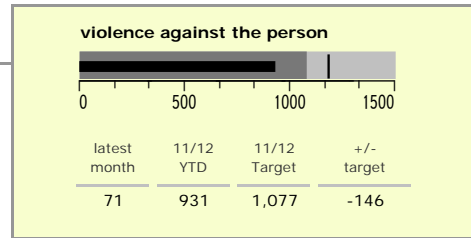

Hinckley and Bosworth Borough : crime reduction dashboard 2011/12 : February 2012

national indicators

NI15 : serious violent crime	0.16
NI20 : assault with less serious injury	3.01
NI16 : serious acquisitive crime	9.00

(Rate per 1,000 population)

top 10 high crime areas

	recorded offences 11/12 YTD
Hinckley Town Centre	509
● Hinckley Fields	281
● Market Bosworth & Cadeby	213
Hinckley Dodwells Bridge & Harrowbrook Inc	188
Hinckley Castle South West	176
● Earl Shilton West	154
Hinckley Town Centre North	131
● Barwell Centre	106
Stanton Under Bardon & Copt Oak	105
● Burbage South East	100