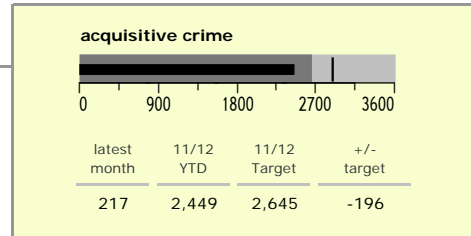

Hinckley and Bosworth Borough : crime reduction dashboard 2011/12 : February 2012

national indicators

NI15 : serious violent crime	0.16
NI20 : assault with less serious injury	3.01
NI16 : serious acquisitive crime	9.00

(Rate per 1,000 population)

top 10 high crime areas

	recorded offences 11/12 YTD
Hinckley Town Centre	509
● Hinckley Fields	281
● Market Bosworth & Cadeby	213
Hinckley Dodwells Bridge & Harrowbrook Inc	188
Hinckley Castle South West	176
● Earl Shilton West	154
Hinckley Town Centre North	131
● Barwell Centre	106
Stanton Under Bardon & Copt Oak	105
● Burbage South East	100