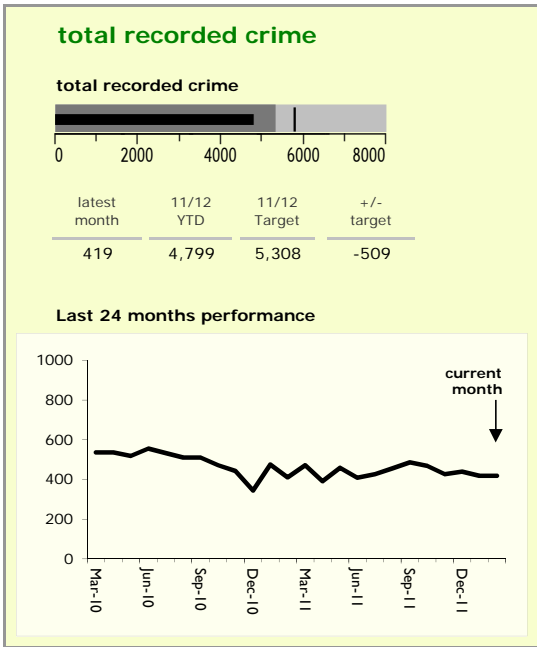

Hinckley and Bosworth Borough : crime reduction dashboard 2011/12 : February 2012

national indicators

NI15 : serious violent crime	0.16
NI20 : assault with less serious injury	3.01
NI16 : serious acquisitive crime	9.00

(Rate per 1,000 population)

top 10 high crime areas

	recorded offences 11/12 YTD
Hinckley Town Centre	509
● Hinckley Fields	281
● Market Bosworth & Cadeby	213
Hinckley Dodwells Bridge & Harrowbrook Inc	188
Hinckley Castle South West	176
● Earl Shilton West	154
Hinckley Town Centre North	131
● Barwell Centre	106
Stanton Under Bardon & Copt Oak	105
● Burbage South East	100

key

- over target by 25% or less
- more than 25% over target