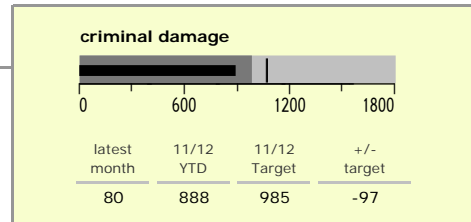

Hinckley and Bosworth Borough : crime reduction dashboard 2011/12 : February 2012

national indicators

NI15 : serious violent crime	0.16
NI20 : assault with less serious injury	3.01
NI16 : serious acquisitive crime	9.00

(Rate per 1,000 population)

top 10 high crime areas

	recorded offences 11/12 YTD
Hinckley Town Centre	509
● Hinckley Fields	281
● Market Bosworth & Cadeby	213
Hinckley Dodwells Bridge & Harrowbrook Inc	188
Hinckley Castle South West	176
● Earl Shilton West	154
Hinckley Town Centre North	131
● Barwell Centre	106
Stanton Under Bardon & Copt Oak	105
● Burbage South East	100