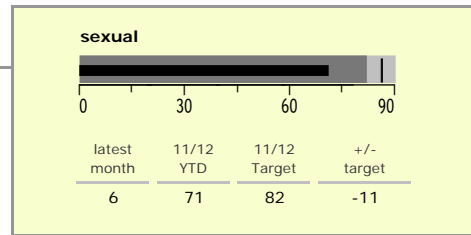

Hinckley and Bosworth Borough : crime reduction dashboard 2011/12 : February 2012

national indicators

NI15 : serious violent crime	0.16
NI20 : assault with less serious injury	3.01
NI16 : serious acquisitive crime	9.00

(Rate per 1,000 population)

top 10 high crime areas

	recorded offences 11/12 YTD
Hinckley Town Centre	509
● Hinckley Fields	281
● Market Bosworth & Cadeby	213
Hinckley Dodwells Bridge & Harrowbrook Inc	188
Hinckley Castle South West	176
● Earl Shilton West	154
Hinckley Town Centre North	131
● Barwell Centre	106
Stanton Under Bardon & Copt Oak	105
● Burbage South East	100