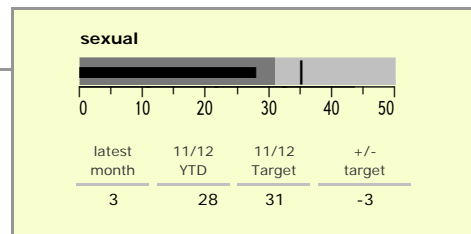

Melton Borough : crime reduction dashboard 2011/12 : February 2012

national indicators

- NI15 : serious violent crime 0.27
- NI20 : assault with less serious injury 4.21
- NI16 : serious acquisitive crime 6.63

(Rate per 1,000 population)

top 10 high crime areas

Area	recorded offences 11/12 YTD
Melton Craven West	357
Melton Egerton East	135
● Melton Newport South	120
● Melton Warwick West	119
● Waltham-on-the-Wolds & Scalford	119
Melton Dorian North	109
Melton Warwick East	101
Melton Sysonby South	89
● Greater Frisby-on-the-Wreake	87
● Melton Sysonby East	82