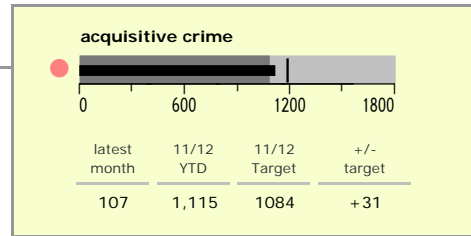

Melton Borough : crime reduction dashboard 2011/12 : February 2012

national indicators

- NI15 : serious violent crime 0.27
- NI20 : assault with less serious injury 4.21
- NI16 : serious acquisitive crime 6.63

(Rate per 1,000 population)

top 10 high crime areas

Area	recorded offences 11/12 YTD
Melton Craven West	357
Melton Egerton East	135
● Melton Newport South	120
● Melton Warwick West	119
● Waltham-on-the-Wolds & Scalford	119
Melton Dorian North	109
Melton Warwick East	101
Melton Sysonby South	89
● Greater Frisby-on-the-Wreake	87
● Melton Sysonby East	82