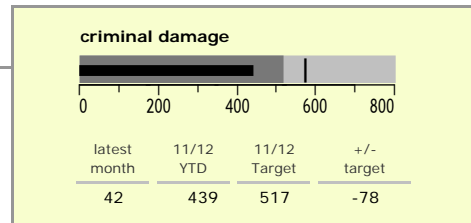

Melton Borough : crime reduction dashboard 2011/12 : February 2012

national indicators

- NI15 : serious violent crime 0.27
- NI20 : assault with less serious injury 4.21
- NI16 : serious acquisitive crime 6.63

(Rate per 1,000 population)

top 10 high crime areas

Area	recorded offences 11/12 YTD
Melton Craven West	357
Melton Egerton East	135
● Melton Newport South	120
● Melton Warwick West	119
● Waltham-on-the-Wolds & Scalford	119
Melton Dorian North	109
Melton Warwick East	101
Melton Sysonby South	89
● Greater Frisby-on-the-Wreake	87
● Melton Sysonby East	82