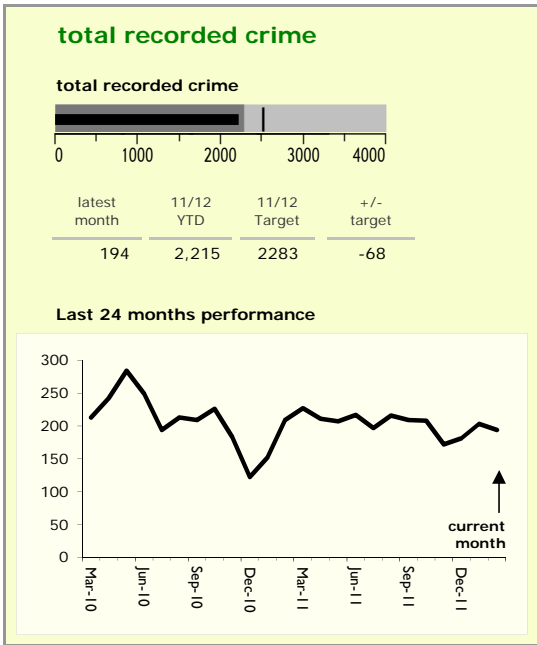

Melton Borough : crime reduction dashboard 2011/12 : February 2012

national indicators

- NI15 : serious violent crime 0.27
- NI20 : assault with less serious injury 4.21
- NI16 : serious acquisitive crime 6.63

(Rate per 1,000 population)

top 10 high crime areas

Area	recorded offences 11/12 YTD
Melton Craven West	357
Melton Egerton East	135
● Melton Newport South	120
● Melton Warwick West	119
● Waltham-on-the-Wolds & Scalford	119
Melton Dorian North	109
Melton Warwick East	101
Melton Sysonby South	89
● Greater Frisby-on-the-Wreake	87
● Melton Sysonby East	82

key

- over target by 25% or less
- more than 25% over target