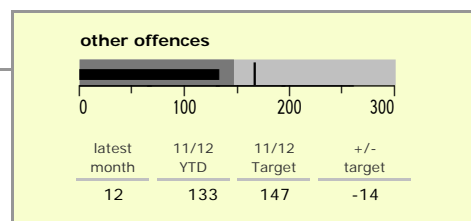

Melton Borough : crime reduction dashboard 2011/12 : February 2012

national indicators

- NI15 : serious violent crime 0.27
- NI20 : assault with less serious injury 4.21
- NI16 : serious acquisitive crime 6.63

(Rate per 1,000 population)

top 10 high crime areas

Area	recorded offences 11/12 YTD
Melton Craven West	357
Melton Egerton East	135
● Melton Newport South	120
● Melton Warwick West	119
● Waltham-on-the-Wolds & Scalford	119
Melton Dorian North	109
Melton Warwick East	101
Melton Sysonby South	89
● Greater Frisby-on-the-Wreake	87
● Melton Sysonby East	82