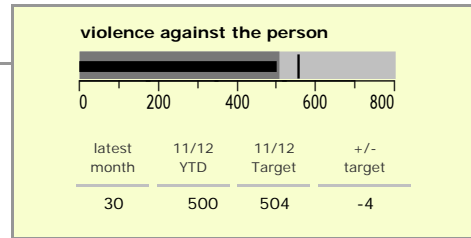

Melton Borough : crime reduction dashboard 2011/12 : February 2012

national indicators

- NI15 : serious violent crime 0.27
- NI20 : assault with less serious injury 4.21
- NI16 : serious acquisitive crime 6.63

(Rate per 1,000 population)

top 10 high crime areas

Area	recorded offences 11/12 YTD
Melton Craven West	357
Melton Egerton East	135
● Melton Newport South	120
● Melton Warwick West	119
● Waltham-on-the-Wolds & Scalford	119
Melton Dorian North	109
Melton Warwick East	101
Melton Sysonby South	89
● Greater Frisby-on-the-Wreake	87
● Melton Sysonby East	82