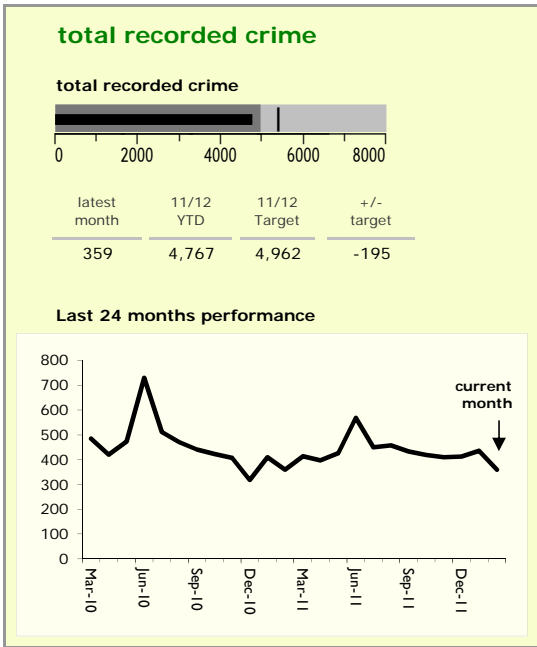

North West Leicestershire District : crime reduction dashboard 2011/12 : February 2012

national indicators

NI15 : serious violent crime	0.14
NI20 : assault with less serious injury	4.08
● NI16 : serious acquisitive crime	9.38

(Rate per 1,000 population)

top 10 high crime areas

	recorded offences 11/12 YTD
Coalville Centre	400
● Diseworth, Belton & Gracedieu	263
● Snibston East	246
Castle Donington North East & Hemmington	185
Castle Donington West & Donington Park	159
● Greenhill Centre	157
● Castle Donington South	152
● Ashby Castle South	127
Bardon	121
● Donisthorpe South & Oakthorpe East	119

key

- over target by 25% or less
- more than 25% over target