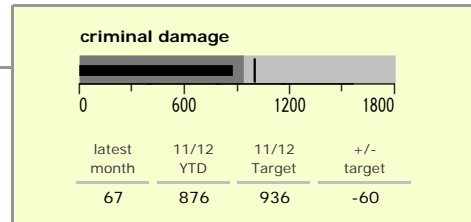

North West Leicestershire District : crime reduction dashboard 2011/12 : February 2012

national indicators

NI15 : serious violent crime	0.14
NI20 : assault with less serious injury	4.08
● NI16 : serious acquisitive crime	9.38

(Rate per 1,000 population)

top 10 high crime areas

	recorded offences 11/12 YTD
Coalville Centre	400
● Diseworth, Belton & Gracedieu	263
● Snibston East	246
Castle Donington North East & Hemmington	185
Castle Donington West & Donington Park	159
● Greenhill Centre	157
● Castle Donington South	152
● Ashby Castle South	127
Bardon	121
● Donisthorpe South & Oakthorpe East	119