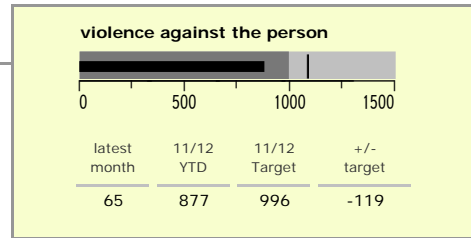

North West Leicestershire District : crime reduction dashboard 2011/12 : February 2012

national indicators

NI15 : serious violent crime	0.14
NI20 : assault with less serious injury	4.08
● NI16 : serious acquisitive crime	9.38

(Rate per 1,000 population)

top 10 high crime areas

	recorded offences 11/12 YTD
Coalville Centre	400
● Diseworth, Belton & Gracedieu	263
● Snibston East	246
Castle Donington North East & Hemmington	185
Castle Donington West & Donington Park	159
● Greenhill Centre	157
● Castle Donington South	152
● Ashby Castle South	127
Bardon	121
● Donisthorpe South & Oakthorpe East	119