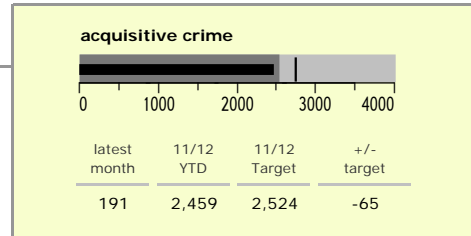

North West Leicestershire District : crime reduction dashboard 2011/12 : February 2012

national indicators

NI15 : serious violent crime	0.14
NI20 : assault with less serious injury	4.08
● NI16 : serious acquisitive crime	9.38

(Rate per 1,000 population)

top 10 high crime areas

	recorded offences 11/12 YTD
Coalville Centre	400
● Diseworth, Belton & Gracedieu	263
● Snibston East	246
Castle Donington North East & Hemmington	185
Castle Donington West & Donington Park	159
● Greenhill Centre	157
● Castle Donington South	152
● Ashby Castle South	127
Bardon	121
● Donisthorpe South & Oakthorpe East	119