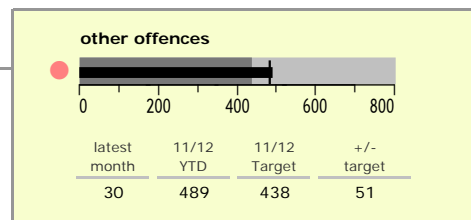

North West Leicestershire District : crime reduction dashboard 2011/12 : February 2012

national indicators

NI15 : serious violent crime	0.14
NI20 : assault with less serious injury	4.08
● NI16 : serious acquisitive crime	9.38

(Rate per 1,000 population)

top 10 high crime areas

	recorded offences 11/12 YTD
Coalville Centre	400
● Diseworth, Belton & Gracedieu	263
● Snibston East	246
Castle Donington North East & Hemmington	185
Castle Donington West & Donington Park	159
● Greenhill Centre	157
● Castle Donington South	152
● Ashby Castle South	127
Bardon	121
● Donisthorpe South & Oakthorpe East	119