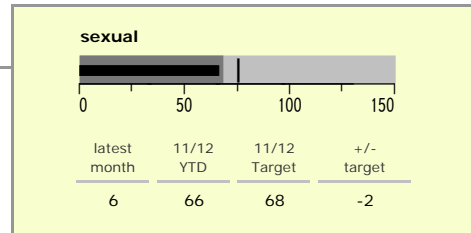

North West Leicestershire District : crime reduction dashboard 2011/12 : February 2012

national indicators

NI15 : serious violent crime	0.14
NI20 : assault with less serious injury	4.08
● NI16 : serious acquisitive crime	9.38

(Rate per 1,000 population)

top 10 high crime areas

	recorded offences 11/12 YTD
Coalville Centre	400
● Diseworth, Belton & Gracedieu	263
● Snibston East	246
Castle Donington North East & Hemmington	185
Castle Donington West & Donington Park	159
● Greenhill Centre	157
● Castle Donington South	152
● Ashby Castle South	127
Bardon	121
● Donisthorpe South & Oakthorpe East	119