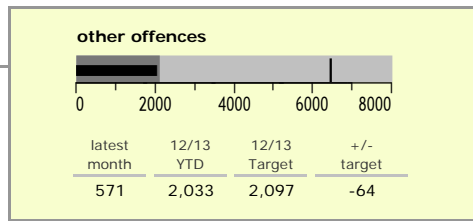

Leicestershire Force Area : crime reduction dashboard 2012/13 : July 2012

national indicators

NI15 : serious violent crime	0.23
NI20 : assault with less serious injury	3.89
NI16 : serious acquisitive crime	11.07

(Rate per 1,000 population)

top 10 high crime areas

	recorded offences 12/13 YTD
Castle-City Centre	1,641
Loughborough Centre West	245
Castle Donington West & Donington Park	217
Bleys-Glenfield Hospital	213
Castle-De Montfort University	196
Abb-Abbey Park	192
Loughborough Toothill Road	179
Castle-De Montfort Street	177
Hinckley Town Centre	175
Melton Craven West	173