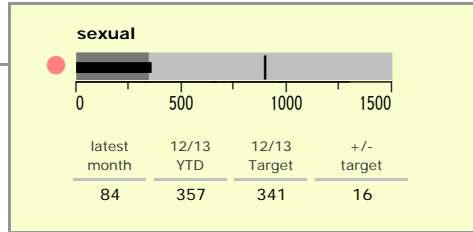

Leicestershire Force Area : crime reduction dashboard 2012/13 : July 2012

national indicators

NI15 : serious violent crime	0.23
NI20 : assault with less serious injury	3.89
NI16 : serious acquisitive crime	11.07

(Rate per 1,000 population)

top 10 high crime areas

	recorded offences 12/13 YTD
Castle-City Centre	1,641
Loughborough Centre West	245
Castle Donington West & Donington Park	217
Bleys-Glenfield Hospital	213
Castle-De Montfort University	196
Abb-Abbey Park	192
Loughborough Toothill Road	179
Castle-De Montfort Street	177
Hinckley Town Centre	175
Melton Craven West	173