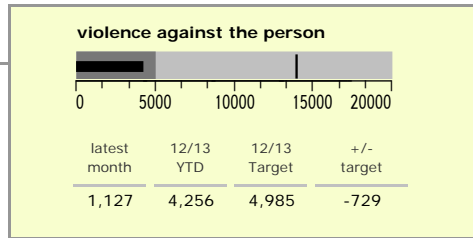

Leicestershire Force Area : crime reduction dashboard 2012/13 : July 2012

national indicators

NI15 : serious violent crime	0.23
NI20 : assault with less serious injury	3.89
NI16 : serious acquisitive crime	11.07

(Rate per 1,000 population)

top 10 high crime areas

	recorded offences 12/13 YTD
Castle-City Centre	1,641
Loughborough Centre West	245
Castle Donington West & Donington Park	217
Bleys-Glenfield Hospital	213
Castle-De Montfort University	196
Abb-Abbey Park	192
Loughborough Toothill Road	179
Castle-De Montfort Street	177
Hinckley Town Centre	175
Melton Craven West	173

key

- over target by 25% or less
- more than 25% over target