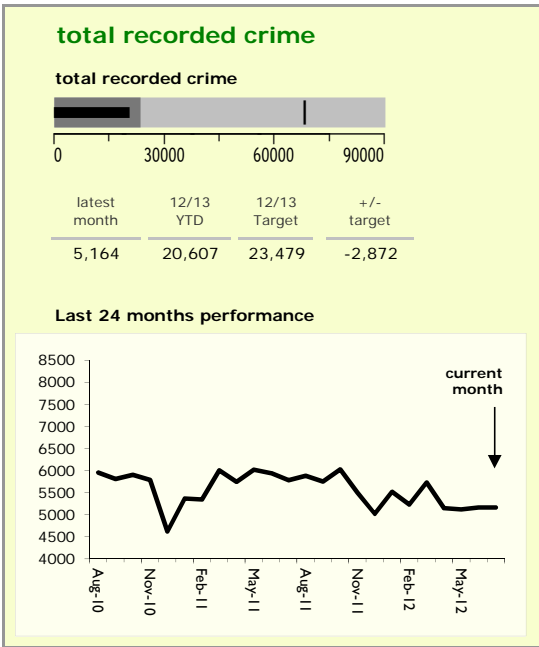

Leicestershire Force Area : crime reduction dashboard 2012/13 : July 2012

national indicators

NI15 : serious violent crime	0.23
NI20 : assault with less serious injury	3.89
NI16 : serious acquisitive crime	11.07

(Rate per 1,000 population)

top 10 high crime areas

	recorded offences 12/13 YTD
Castle-City Centre	1,641
Loughborough Centre West	245
Castle Donington West & Donington Park	217
Bleys-Glenfield Hospital	213
Castle-De Montfort University	196
Abb-Abbey Park	192
Loughborough Toothill Road	179
Castle-De Montfort Street	177
Hinckley Town Centre	175
Melton Craven West	173

key

- over target by 25% or less
- more than 25% over target