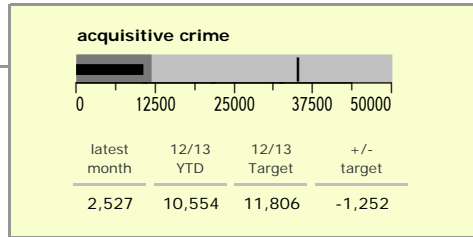

Leicestershire Force Area : crime reduction dashboard 2012/13 : July 2012

national indicators

NI15 : serious violent crime	0.23
NI20 : assault with less serious injury	3.89
NI16 : serious acquisitive crime	11.07

(Rate per 1,000 population)

top 10 high crime areas

	recorded offences 12/13 YTD
Castle-City Centre	1,641
Loughborough Centre West	245
Castle Donington West & Donington Park	217
Bleys-Glenfield Hospital	213
Castle-De Montfort University	196
Abb-Abbey Park	192
Loughborough Toothill Road	179
Castle-De Montfort Street	177
Hinckley Town Centre	175
Melton Craven West	173