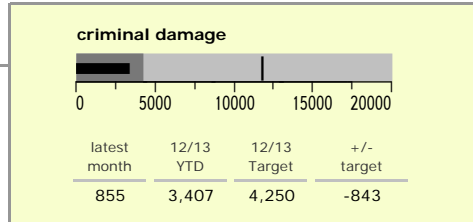

Leicestershire Force Area : crime reduction dashboard 2012/13 : July 2012

national indicators

NI15 : serious violent crime	0.23
NI20 : assault with less serious injury	3.89
NI16 : serious acquisitive crime	11.07

(Rate per 1,000 population)

top 10 high crime areas

	recorded offences 12/13 YTD
Castle-City Centre	1,641
Loughborough Centre West	245
Castle Donington West & Donington Park	217
Bleys-Glenfield Hospital	213
Castle-De Montfort University	196
Abb-Abbey Park	192
Loughborough Toothill Road	179
Castle-De Montfort Street	177
Hinckley Town Centre	175
Melton Craven West	173