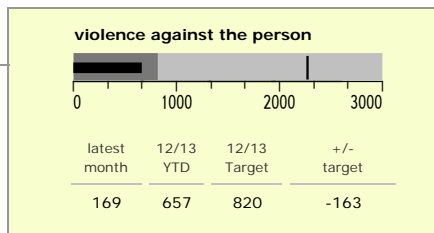

Charnwood Borough : crime reduction dashboard 2012/13 : July 2012

national indicators

NI15 : serious violent crime	0.16
NI20 : assault with less serious injury	3.77
● NI16 : serious acquisitive crime	10.32

(Rate per 1,000 population)

top 10 high crime areas

area	recorded offences 12/13 YTD
● Loughborough Centre West	245
● Loughborough Toothill Road	179
Loughborough Bell Foundry	118
● Loughborough Centre South	104
● Thurmaston North West	89
Loughborough Canal South	77
● Loughborough Southfields North	59
Loughborough Holywell	58
Loughborough Ashby East	55
● Sileby South West	51