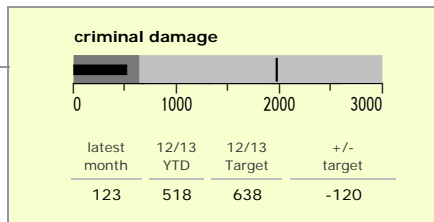

Charnwood Borough : crime reduction dashboard 2012/13 : July 2012

national indicators

NI15 : serious violent crime	0.16
NI20 : assault with less serious injury	3.77
● NI16 : serious acquisitive crime	10.32

(Rate per 1,000 population)

top 10 high crime areas

area	recorded offences 12/13 YTD
● Loughborough Centre West	245
● Loughborough Toothill Road	179
Loughborough Bell Foundry	118
● Loughborough Centre South	104
● Thurmaston North West	89
Loughborough Canal South	77
● Loughborough Southfields North	59
Loughborough Holywell	58
Loughborough Ashby East	55
● Sileby South West	51