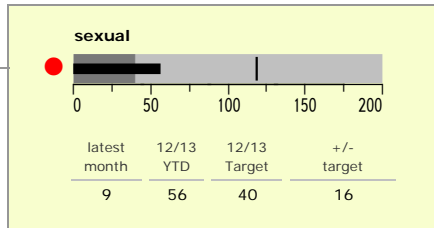

Charnwood Borough : crime reduction dashboard 2012/13 : July 2012

national indicators

NI15 : serious violent crime	0.16
NI20 : assault with less serious injury	3.77
● NI16 : serious acquisitive crime	10.32

(Rate per 1,000 population)

top 10 high crime areas

area	recorded offences 12/13 YTD
● Loughborough Centre West	245
● Loughborough Toothill Road	179
Loughborough Bell Foundry	118
● Loughborough Centre South	104
● Thurmaston North West	89
Loughborough Canal South	77
● Loughborough Southfields North	59
Loughborough Holywell	58
Loughborough Ashby East	55
● Sileby South West	51