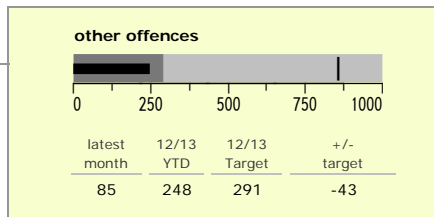

Charnwood Borough : crime reduction dashboard 2012/13 : July 2012

national indicators

NI15 : serious violent crime	0.16
NI20 : assault with less serious injury	3.77
● NI16 : serious acquisitive crime	10.32

(Rate per 1,000 population)

top 10 high crime areas

area	recorded offences 12/13 YTD
● Loughborough Centre West	245
● Loughborough Toothill Road	179
Loughborough Bell Foundry	118
● Loughborough Centre South	104
● Thurmaston North West	89
Loughborough Canal South	77
● Loughborough Southfields North	59
Loughborough Holywell	58
Loughborough Ashby East	55
● Sileby South West	51