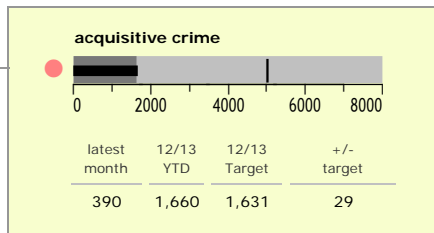

Charnwood Borough : crime reduction dashboard 2012/13 : July 2012

national indicators

NI15 : serious violent crime	0.16
NI20 : assault with less serious injury	3.77
● NI16 : serious acquisitive crime	10.32

(Rate per 1,000 population)

top 10 high crime areas

area	recorded offences 12/13 YTD
● Loughborough Centre West	245
● Loughborough Toothill Road	179
Loughborough Bell Foundry	118
● Loughborough Centre South	104
● Thurmaston North West	89
Loughborough Canal South	77
● Loughborough Southfields North	59
Loughborough Holywell	58
Loughborough Ashby East	55
● Sileby South West	51