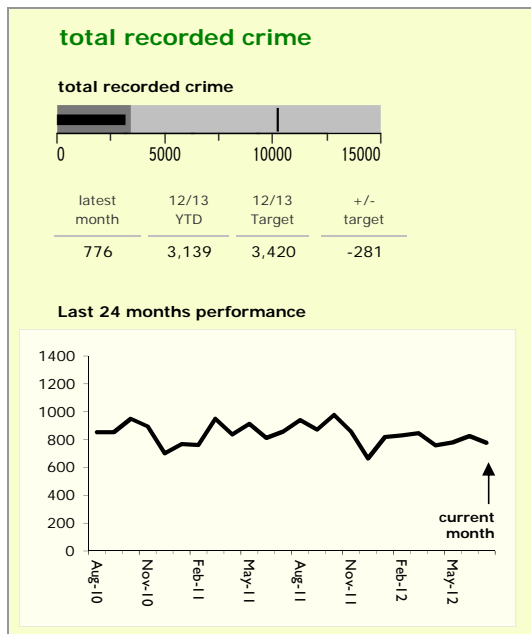

Charnwood Borough : crime reduction dashboard 2012/13 : July 2012

national indicators

NI15 : serious violent crime	0.16
NI20 : assault with less serious injury	3.77
● NI16 : serious acquisitive crime	10.32

(Rate per 1,000 population)

top 10 high crime areas

area	recorded offences 12/13 YTD
● Loughborough Centre West	245
● Loughborough Toothill Road	179
Loughborough Bell Foundry	118
● Loughborough Centre South	104
● Thurmaston North West	89
Loughborough Canal South	77
● Loughborough Southfields North	59
Loughborough Holywell	58
Loughborough Ashby East	55
● Sileby South West	51