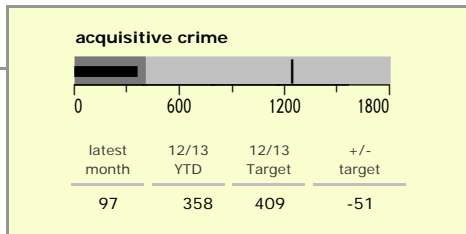

Melton Borough : crime reduction dashboard 2012/13 : July 2012

national indicators

NI15 : serious violent crime	0.18
NI20 : assault with less serious injury	3.66
NI16 : serious acquisitive crime	5.73

(Rate per 1,000 population)

top 10 high crime areas

	recorded offences 12/13 YTD
● Melton Craven West	173
● Melton Egerton East	62
● Melton Newport South	50
Melton Warwick East	40
Melton Dorian North	40
● Melton Newport West	37
Melton Sysonby South	34
Melton Warwick West	32
● Asfordby East	26
Broughton, Old Dalby & Ab Kettleby	21