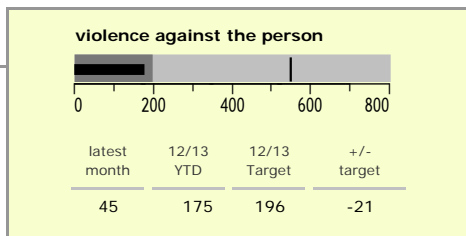

Melton Borough : crime reduction dashboard 2012/13 : July 2012

national indicators

NI15 : serious violent crime	0.18
NI20 : assault with less serious injury	3.66
NI16 : serious acquisitive crime	5.73

(Rate per 1,000 population)

top 10 high crime areas

	recorded offences 12/13 YTD
● Melton Craven West	173
● Melton Egerton East	62
● Melton Newport South	50
Melton Warwick East	40
Melton Dorian North	40
● Melton Newport West	37
Melton Sysonby South	34
Melton Warwick West	32
● Asfordby East	26
Broughton, Old Dalby & Ab Kettleby	21