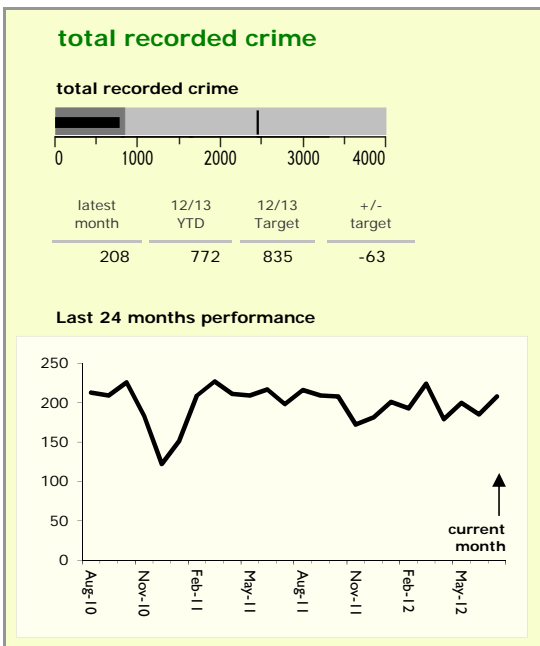

Melton Borough : crime reduction dashboard 2012/13 : July 2012

national indicators

NI15 : serious violent crime	0.18
NI20 : assault with less serious injury	3.66
NI16 : serious acquisitive crime	5.73

(Rate per 1,000 population)

top 10 high crime areas

	recorded offences 12/13 YTD
● Melton Craven West	173
● Melton Egerton East	62
● Melton Newport South	50
Melton Warwick East	40
Melton Dorian North	40
● Melton Newport West	37
Melton Sysonby South	34
Melton Warwick West	32
● Asfordby East	26
Broughton, Old Dalby & Ab Kettleby	21

key

- over target by 25% or less
- more than 25% over target