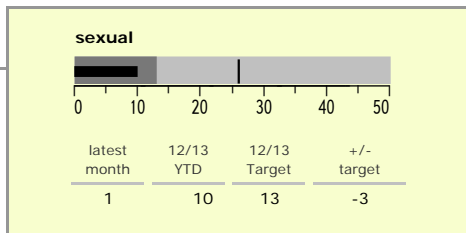

Melton Borough : crime reduction dashboard 2012/13 : July 2012

national indicators

NI15 : serious violent crime	0.18
NI20 : assault with less serious injury	3.66
NI16 : serious acquisitive crime	5.73

(Rate per 1,000 population)

top 10 high crime areas

	recorded offences 12/13 YTD
● Melton Craven West	173
● Melton Egerton East	62
● Melton Newport South	50
Melton Warwick East	40
Melton Dorian North	40
● Melton Newport West	37
Melton Sysonby South	34
Melton Warwick West	32
● Asfordby East	26
Broughton, Old Dalby & Ab Kettleby	21