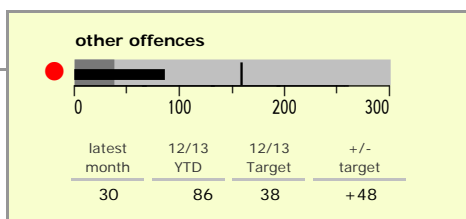

Melton Borough : crime reduction dashboard 2012/13 : July 2012

national indicators

NI15 : serious violent crime	0.18
NI20 : assault with less serious injury	3.66
NI16 : serious acquisitive crime	5.73

(Rate per 1,000 population)

top 10 high crime areas

	recorded offences 12/13 YTD
● Melton Craven West	173
● Melton Egerton East	62
● Melton Newport South	50
Melton Warwick East	40
Melton Dorian North	40
● Melton Newport West	37
Melton Sysonby South	34
Melton Warwick West	32
● Asfordby East	26
Broughton, Old Dalby & Ab Kettleby	21