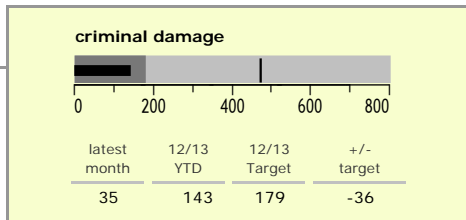

Melton Borough : crime reduction dashboard 2012/13 : July 2012

national indicators

NI15 : serious violent crime	0.18
NI20 : assault with less serious injury	3.66
NI16 : serious acquisitive crime	5.73

(Rate per 1,000 population)

top 10 high crime areas

	recorded offences 12/13 YTD
● Melton Craven West	173
● Melton Egerton East	62
● Melton Newport South	50
Melton Warwick East	40
Melton Dorian North	40
● Melton Newport West	37
Melton Sysonby South	34
Melton Warwick West	32
● Asfordby East	26
Broughton, Old Dalby & Ab Kettleby	21