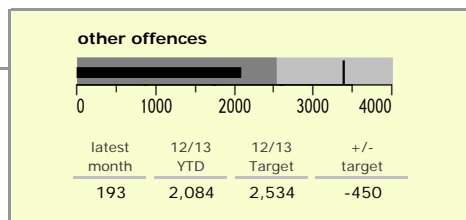

Leicestershire County : crime reduction dashboard 2012/13 : December 2012

national indicators

NI15 : serious violent crime	0.18
NI20 : assault with less serious injury	2.86
● NI16 : serious acquisitive crime	9.16

(Rate per 1,000 population)

top 10 high crime areas

	recorded offences 12/13 YTD
Loughborough Centre West	500
Hinckley Town Centre	408
● Melton Craven West	386
Loughborough Toothill Road	384
Fosse Park	366
Coalville Centre	285
Loughborough Bell Foundry	257
● Castle Donington West & Donington Park	231
● Loughborough Centre South	216
● Thurmaston North West	193