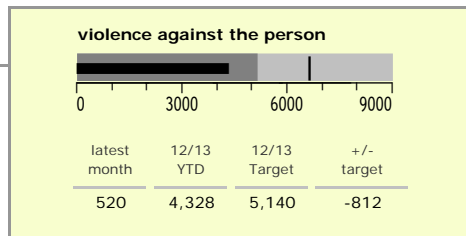

Leicestershire County : crime reduction dashboard 2012/13 : December 2012

national indicators

NI15 : serious violent crime	0.18
NI20 : assault with less serious injury	2.86
● NI16 : serious acquisitive crime	9.16

(Rate per 1,000 population)

top 10 high crime areas

	recorded offences 12/13 YTD
Loughborough Centre West	500
Hinckley Town Centre	408
● Melton Craven West	386
Loughborough Toothill Road	384
Fosse Park	366
Coalville Centre	285
Loughborough Bell Foundry	257
● Castle Donington West & Donington Park	231
● Loughborough Centre South	216
● Thurmaston North West	193

key

- over target by 25% or less
- more than 25% over target