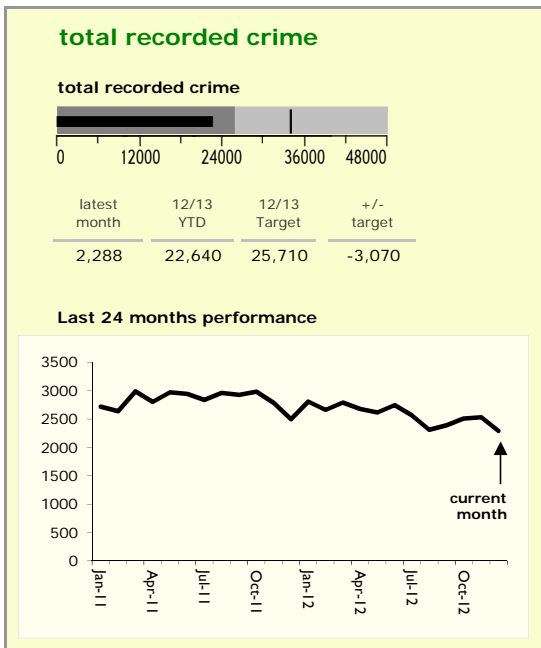

Leicestershire County : crime reduction dashboard 2012/13 : December 2012

national indicators

NI15 : serious violent crime	0.18
NI20 : assault with less serious injury	2.86
● NI16 : serious acquisitive crime	9.16

(Rate per 1,000 population)

top 10 high crime areas

	recorded offences 12/13 YTD
Loughborough Centre West	500
Hinckley Town Centre	408
● Melton Craven West	386
Loughborough Toothill Road	384
Fosse Park	366
Coalville Centre	285
Loughborough Bell Foundry	257
● Castle Donington West & Donington Park	231
● Loughborough Centre South	216
● Thurmaston North West	193