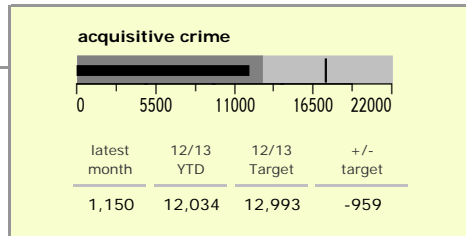

Leicestershire County : crime reduction dashboard 2012/13 : December 2012

national indicators

NI15 : serious violent crime	0.18
NI20 : assault with less serious injury	2.86
● NI16 : serious acquisitive crime	9.16

(Rate per 1,000 population)

top 10 high crime areas

	recorded offences 12/13 YTD
Loughborough Centre West	500
Hinckley Town Centre	408
● Melton Craven West	386
Loughborough Toothill Road	384
Fosse Park	366
Coalville Centre	285
Loughborough Bell Foundry	257
● Castle Donington West & Donington Park	231
● Loughborough Centre South	216
● Thurmaston North West	193