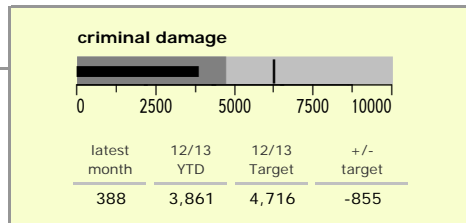

Leicestershire County : crime reduction dashboard 2012/13 : December 2012

national indicators

NI15 : serious violent crime	0.18
NI20 : assault with less serious injury	2.86
● NI16 : serious acquisitive crime	9.16

(Rate per 1,000 population)

top 10 high crime areas

	recorded offences 12/13 YTD
Loughborough Centre West	500
Hinckley Town Centre	408
● Melton Craven West	386
Loughborough Toothill Road	384
Fosse Park	366
Coalville Centre	285
Loughborough Bell Foundry	257
● Castle Donington West & Donington Park	231
● Loughborough Centre South	216
● Thurmaston North West	193