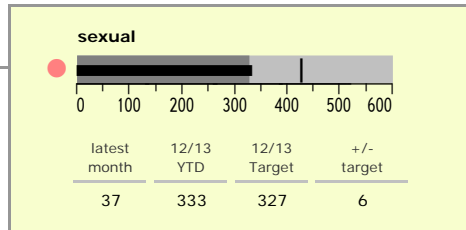

Leicestershire County : crime reduction dashboard 2012/13 : December 2012

national indicators

NI15 : serious violent crime	0.18
NI20 : assault with less serious injury	2.86
● NI16 : serious acquisitive crime	9.16

(Rate per 1,000 population)

top 10 high crime areas

	recorded offences 12/13 YTD
Loughborough Centre West	500
Hinckley Town Centre	408
● Melton Craven West	386
Loughborough Toothill Road	384
Fosse Park	366
Coalville Centre	285
Loughborough Bell Foundry	257
● Castle Donington West & Donington Park	231
● Loughborough Centre South	216
● Thurmaston North West	193