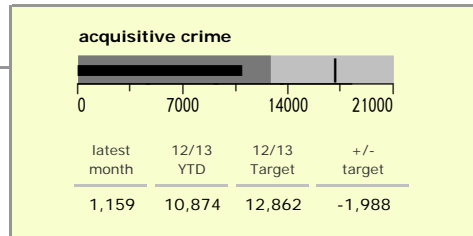

key
● over target by 25% or less
● more than 25% over target