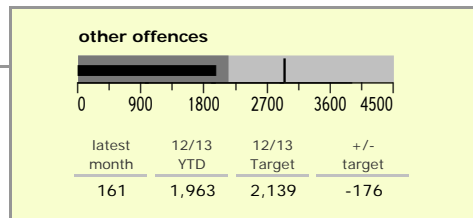

key
● over target by 25% or less
● more than 25% over target