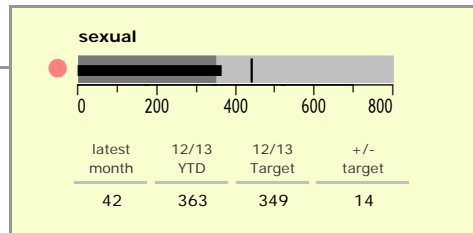

key
● over target by 25% or less
● more than 25% over target