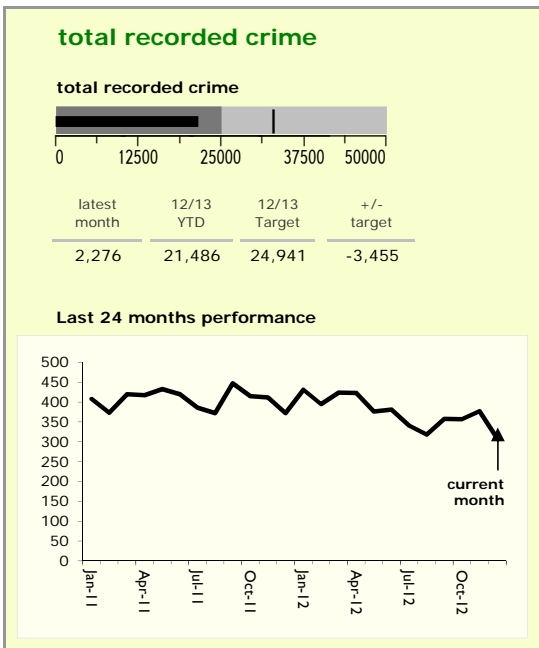

# Leicester City : crime reduction dashboard 2012/13 : December 2012

### national indicators

NI15 : serious violent crime	0.43
NI20 : assault with less serious injury	7.15
NI16 : serious acquisitive crime	16.79

*(Rate per 1,000 population)*