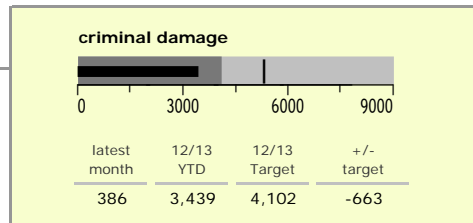

key
● over target by 25% or less
● more than 25% over target