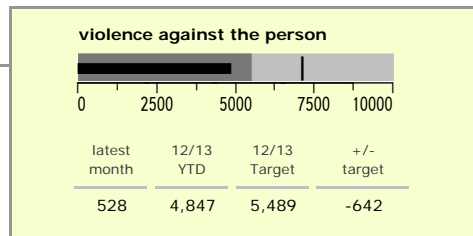

key
● over target by 25% or less
● more than 25% over target