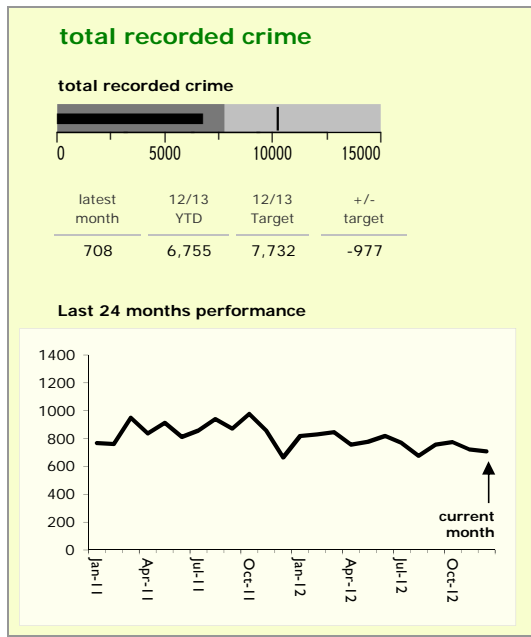

Charnwood Borough : crime reduction dashboard 2012/13 : December 2011

national indicators

● NI15 : serious violent crime	0.30
● NI20 : assault with less serious injury	3.71
● NI16 : serious acquisitive crime	10.39

(Rate per 1,000 population)

top 10 high crime areas

	recorded offences 12/13 YTD
Loughborough Centre West	500
Loughborough Toothill Road	384
Loughborough Bell Foundry	257
● Loughborough Centre South	216
● Thurmaston North West	193
Loughborough Holywell	159
Loughborough Canal South	149
Loughborough Ashby East	135
Loughborough Southfields North	114
Loughborough Derby Road East	114