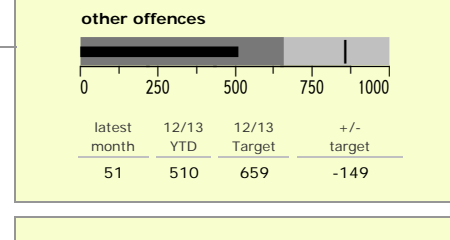

Charnwood Borough : crime reduction dashboard 2012/13 : December 2011

national indicators

● NI15 : serious violent crime	0.30
● NI20 : assault with less serious injury	3.71
● NI16 : serious acquisitive crime	10.39

(Rate per 1,000 population)

top 10 high crime areas

	recorded offences 12/13 YTD
Loughborough Centre West	500
Loughborough Toothill Road	384
Loughborough Bell Foundry	257
● Loughborough Centre South	216
● Thurmaston North West	193
Loughborough Holywell	159
Loughborough Canal South	149
Loughborough Ashby East	135
Loughborough Southfields North	114
Loughborough Derby Road East	114