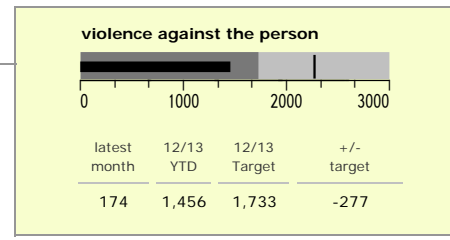

Charnwood Borough : crime reduction dashboard 2012/13 : December 2011

national indicators

● NI15 : serious violent crime	0.30
● NI20 : assault with less serious injury	3.71
● NI16 : serious acquisitive crime	10.39

(Rate per 1,000 population)

top 10 high crime areas

	recorded offences 12/13 YTD
Loughborough Centre West	500
Loughborough Toothill Road	384
Loughborough Bell Foundry	257
● Loughborough Centre South	216
● Thurmaston North West	193
Loughborough Holywell	159
Loughborough Canal South	149
Loughborough Ashby East	135
Loughborough Southfields North	114
Loughborough Derby Road East	114