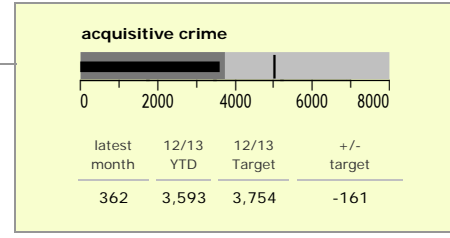

Charnwood Borough : crime reduction dashboard 2012/13 : December 2011

national indicators

● NI15 : serious violent crime	0.30
● NI20 : assault with less serious injury	3.71
● NI16 : serious acquisitive crime	10.39

(Rate per 1,000 population)

top 10 high crime areas

	recorded offences 12/13 YTD
Loughborough Centre West	500
Loughborough Toothill Road	384
Loughborough Bell Foundry	257
● Loughborough Centre South	216
● Thurmaston North West	193
Loughborough Holywell	159
Loughborough Canal South	149
Loughborough Ashby East	135
Loughborough Southfields North	114
Loughborough Derby Road East	114