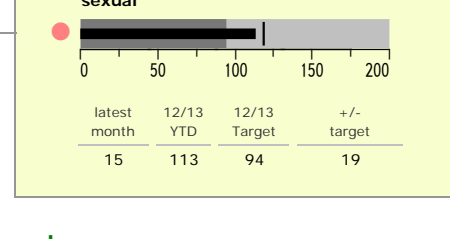

Charnwood Borough : crime reduction dashboard 2012/13 : December 2011

national indicators

● NI15 : serious violent crime	0.30
● NI20 : assault with less serious injury	3.71
● NI16 : serious acquisitive crime	10.39

(Rate per 1,000 population)

top 10 high crime areas

	recorded offences 12/13 YTD
Loughborough Centre West	500
Loughborough Toothill Road	384
Loughborough Bell Foundry	257
● Loughborough Centre South	216
● Thurmaston North West	193
Loughborough Holywell	159
Loughborough Canal South	149
Loughborough Ashby East	135
Loughborough Southfields North	114
Loughborough Derby Road East	114