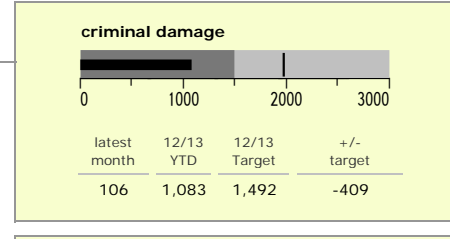

Charnwood Borough : crime reduction dashboard 2012/13 : December 2011

national indicators

● NI15 : serious violent crime	0.30
● NI20 : assault with less serious injury	3.71
● NI16 : serious acquisitive crime	10.39

(Rate per 1,000 population)

top 10 high crime areas

	recorded offences 12/13 YTD
Loughborough Centre West	500
Loughborough Toothill Road	384
Loughborough Bell Foundry	257
● Loughborough Centre South	216
● Thurmaston North West	193
Loughborough Holywell	159
Loughborough Canal South	149
Loughborough Ashby East	135
Loughborough Southfields North	114
Loughborough Derby Road East	114