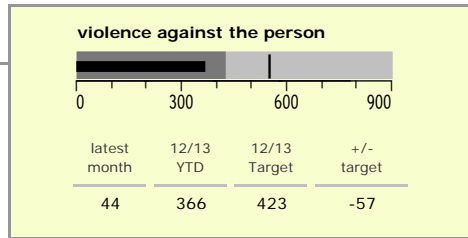

Harborough District : crime reduction dashboard 2012/13 : December 2012

national indicators

| | |
|--|------|
| NI 15 : serious violent crime | 0.05 |
| NI 20 : assault with less serious injury | 1.81 |
| ● NI 16 : serious acquisitive crime | 6.51 |

(Rate per 1,000 population)

top 10 high crime areas

| | recorded offences 12/13 YTD |
|---|-----------------------------|
| ● Little Bowden South | 150 |
| ● Market Harborough Coventry Road | 145 |
| Lutterworth Centre & East | 105 |
| ● Market Harborough Centre | 99 |
| Misterton, Gilmorton & Swinford | 94 |
| Greater Billesdon | 84 |
| ● Market Harborough East & Welland Industrial | 84 |
| Great Bowden | 72 |
| Lutterworth North | 68 |
| ● Ullesthorpe & Magna Park | 68 |