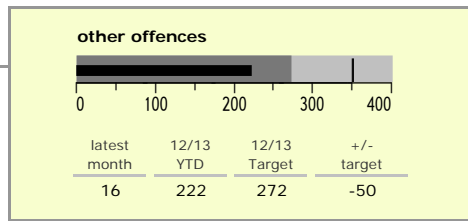

Harborough District : crime reduction dashboard 2012/13 : December 2012

national indicators

| | |
|--|------|
| NI 15 : serious violent crime | 0.05 |
| NI 20 : assault with less serious injury | 1.81 |
| ● NI 16 : serious acquisitive crime | 6.51 |

(Rate per 1,000 population)

top 10 high crime areas

| | recorded offences 12/13 YTD |
|---|-----------------------------|
| ● Little Bowden South | 150 |
| ● Market Harborough Coventry Road | 145 |
| Lutterworth Centre & East | 105 |
| ● Market Harborough Centre | 99 |
| Misterton, Gilmorton & Swinford | 94 |
| Greater Billesdon | 84 |
| ● Market Harborough East & Welland Industrial | 84 |
| Great Bowden | 72 |
| Lutterworth North | 68 |
| ● Ullesthorpe & Magna Park | 68 |