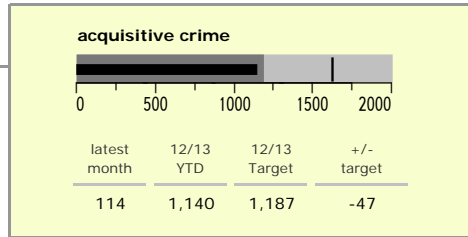

Harborough District : crime reduction dashboard 2012/13 : December 2012

national indicators

| | |
|--|------|
| NI 15 : serious violent crime | 0.05 |
| NI 20 : assault with less serious injury | 1.81 |
| ● NI 16 : serious acquisitive crime | 6.51 |

(Rate per 1,000 population)

top 10 high crime areas

| | recorded offences 12/13 YTD |
|---|-----------------------------|
| ● Little Bowden South | 150 |
| ● Market Harborough Coventry Road | 145 |
| Lutterworth Centre & East | 105 |
| ● Market Harborough Centre | 99 |
| Misterton, Gilmorton & Swinford | 94 |
| Greater Billesdon | 84 |
| ● Market Harborough East & Welland Industrial | 84 |
| Great Bowden | 72 |
| Lutterworth North | 68 |
| ● Ullesthorpe & Magna Park | 68 |