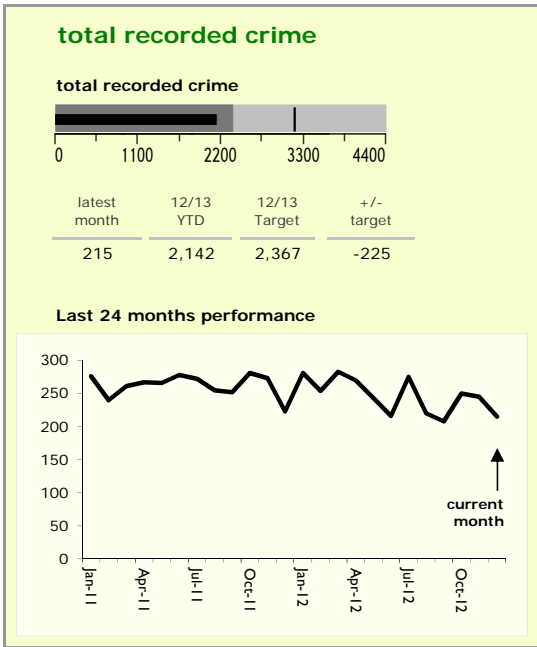

Harborough District : crime reduction dashboard 2012/13 : December 2012

national indicators

| | |
|--|------|
| NI 15 : serious violent crime | 0.05 |
| NI 20 : assault with less serious injury | 1.81 |
| ● NI 16 : serious acquisitive crime | 6.51 |

(Rate per 1,000 population)

top 10 high crime areas

| | recorded offences 12/13 YTD |
|---|-----------------------------|
| ● Little Bowden South | 150 |
| ● Market Harborough Coventry Road | 145 |
| Lutterworth Centre & East | 105 |
| ● Market Harborough Centre | 99 |
| Misterton, Gilmorton & Swinford | 94 |
| Greater Billesdon | 84 |
| ● Market Harborough East & Welland Industrial | 84 |
| Great Bowden | 72 |
| Lutterworth North | 68 |
| ● Ullesthorpe & Magna Park | 68 |