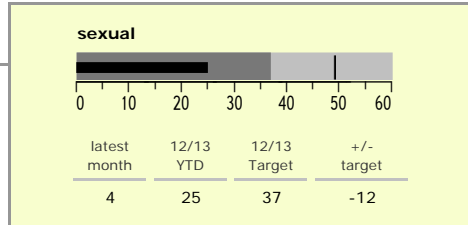

Harborough District : crime reduction dashboard 2012/13 : December 2012

national indicators

| | |
|--|------|
| NI 15 : serious violent crime | 0.05 |
| NI 20 : assault with less serious injury | 1.81 |
| ● NI 16 : serious acquisitive crime | 6.51 |

(Rate per 1,000 population)

top 10 high crime areas

| | recorded offences 12/13 YTD |
|---|-----------------------------|
| ● Little Bowden South | 150 |
| ● Market Harborough Coventry Road | 145 |
| Lutterworth Centre & East | 105 |
| ● Market Harborough Centre | 99 |
| Misterton, Gilmorton & Swinford | 94 |
| Greater Billesdon | 84 |
| ● Market Harborough East & Welland Industrial | 84 |
| Great Bowden | 72 |
| Lutterworth North | 68 |
| ● Ullesthorpe & Magna Park | 68 |