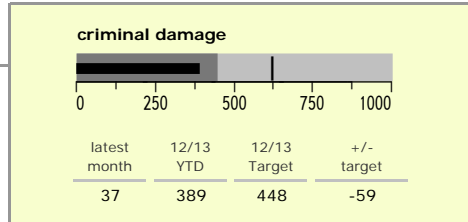

Harborough District : crime reduction dashboard 2012/13 : December 2012

national indicators

| | |
|--|------|
| NI 15 : serious violent crime | 0.05 |
| NI 20 : assault with less serious injury | 1.81 |
| ● NI 16 : serious acquisitive crime | 6.51 |

(Rate per 1,000 population)

top 10 high crime areas

| | recorded offences 12/13 YTD |
|---|-----------------------------|
| ● Little Bowden South | 150 |
| ● Market Harborough Coventry Road | 145 |
| Lutterworth Centre & East | 105 |
| ● Market Harborough Centre | 99 |
| Misterton, Gilmorton & Swinford | 94 |
| Greater Billesdon | 84 |
| ● Market Harborough East & Welland Industrial | 84 |
| Great Bowden | 72 |
| Lutterworth North | 68 |
| ● Ullesthorpe & Magna Park | 68 |

key

- over target by 25% or less
- more than 25% over target