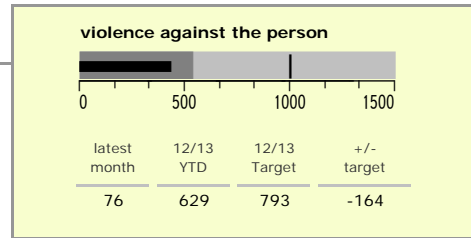

Hinckley and Bosworth Borough : crime reduction dashboard 2012/13 : December 2012

national indicators

- NI15 : serious violent crime 0.17
- NI20 : assault with less serious injury 2.25
- NI16 : serious acquisitive crime 9.10

(Rate per 1,000 population)

top 10 high crime areas

Area	recorded offences 12/13 YTD
Hinckley Town Centre	408
Hinckley Fields	161
Earl Shilton West	114
Hinckley Dodwells Bridge & Harrowbrook Inc	112
Market Bosworth & Cadeby	94
Hinckley Town Centre North	89
Barwell Centre	87
● Hinckley Castle South West	84
Desford North & Peckleton	71
Barwell North East	71

key

- over target by 25% or less
- more than 25% over target