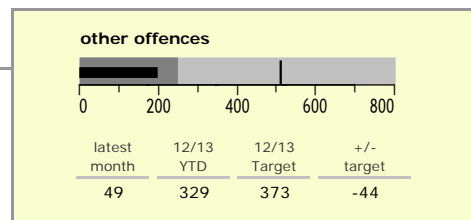

Hinckley and Bosworth Borough : crime reduction dashboard 2012/13 : December 2012

national indicators

- NI15 : serious violent crime 0.17
- NI20 : assault with less serious injury 2.25
- NI16 : serious acquisitive crime 9.10

(Rate per 1,000 population)

top 10 high crime areas

Area	recorded offences 12/13 YTD
Hinckley Town Centre	408
Hinckley Fields	161
Earl Shilton West	114
Hinckley Dodwells Bridge & Harrowbrook Inc	112
Market Bosworth & Cadeby	94
Hinckley Town Centre North	89
Barwell Centre	87
● Hinckley Castle South West	84
Desford North & Peckleton	71
Barwell North East	71