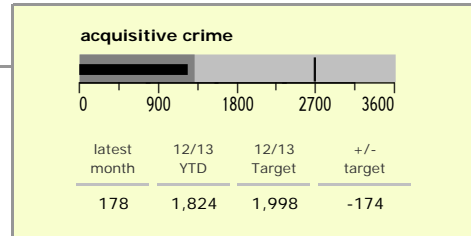

Hinckley and Bosworth Borough : crime reduction dashboard 2012/13 : December 2012

national indicators

- NI15 : serious violent crime 0.17
- NI20 : assault with less serious injury 2.25
- NI16 : serious acquisitive crime 9.10

(Rate per 1,000 population)

top 10 high crime areas

Area	recorded offences 12/13 YTD
Hinckley Town Centre	408
Hinckley Fields	161
Earl Shilton West	114
Hinckley Dodwells Bridge & Harrowbrook Inc	112
Market Bosworth & Cadeby	94
Hinckley Town Centre North	89
Barwell Centre	87
● Hinckley Castle South West	84
Desford North & Peckleton	71
Barwell North East	71