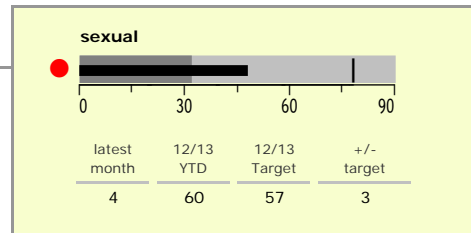

Hinckley and Bosworth Borough : crime reduction dashboard 2012/13 : December 2012

national indicators

- NI15 : serious violent crime 0.17
- NI20 : assault with less serious injury 2.25
- NI16 : serious acquisitive crime 9.10

(Rate per 1,000 population)

top 10 high crime areas

Area	recorded offences 12/13 YTD
Hinckley Town Centre	408
Hinckley Fields	161
Earl Shilton West	114
Hinckley Dodwells Bridge & Harrowbrook Inc	112
Market Bosworth & Cadeby	94
Hinckley Town Centre North	89
Barwell Centre	87
● Hinckley Castle South West	84
Desford North & Peckleton	71
Barwell North East	71