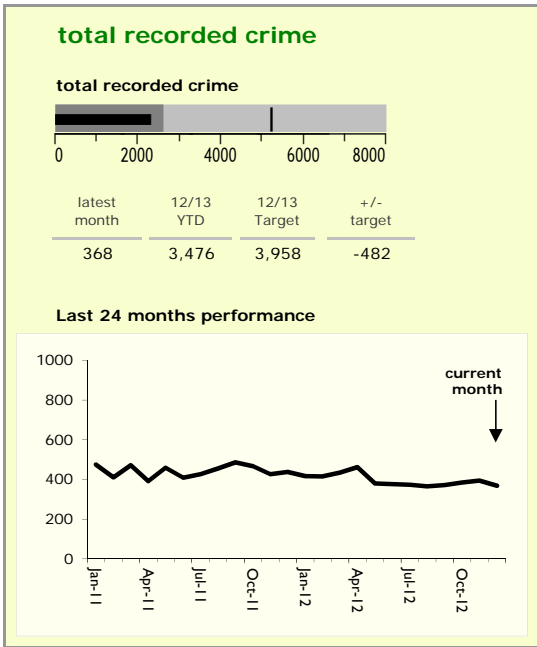

Hinckley and Bosworth Borough : crime reduction dashboard 2012/13 : December 2012

national indicators

- NI15 : serious violent crime 0.17
- NI20 : assault with less serious injury 2.25
- NI16 : serious acquisitive crime 9.10

(Rate per 1,000 population)

top 10 high crime areas

Area	recorded offences 12/13 YTD
Hinckley Town Centre	408
Hinckley Fields	161
Earl Shilton West	114
Hinckley Dodwells Bridge & Harrowbrook Inc	112
Market Bosworth & Cadeby	94
Hinckley Town Centre North	89
Barwell Centre	87
● Hinckley Castle South West	84
Desford North & Peckleton	71
Barwell North East	71

key

- over target by 25% or less
- more than 25% over target