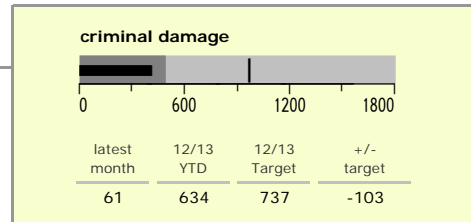

Hinckley and Bosworth Borough : crime reduction dashboard 2012/13 : December 2012

national indicators

- NI15 : serious violent crime 0.17
- NI20 : assault with less serious injury 2.25
- NI16 : serious acquisitive crime 9.10

(Rate per 1,000 population)

top 10 high crime areas

Area	recorded offences 12/13 YTD
Hinckley Town Centre	408
Hinckley Fields	161
Earl Shilton West	114
Hinckley Dodwells Bridge & Harrowbrook Inc	112
Market Bosworth & Cadeby	94
Hinckley Town Centre North	89
Barwell Centre	87
● Hinckley Castle South West	84
Desford North & Peckleton	71
Barwell North East	71