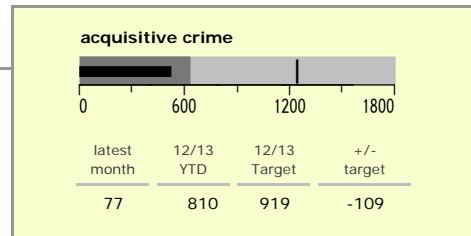

# Melton Borough : crime reduction dashboard 2012/13 : December 2012

### national indicators

NI15 : serious violent crime	0.14
NI20 : assault with less serious injury	4.09
NI16 : serious acquisitive crime	5.96

(Rate per 1,000 population)

### top 10 high crime areas

	recorded offences 12/13 YTD
Melton Craven West	386
Melton Egerton East	145
Melton Newport South	99
Melton Warwick East	74
Melton Sysonby South	73
Melton Warwick West	67
Melton Dorian North	67
Melton Newport West	61
Greater Frisby-on-the-Wreake	54
Waltham-on-the-Wolds & Scalford	49