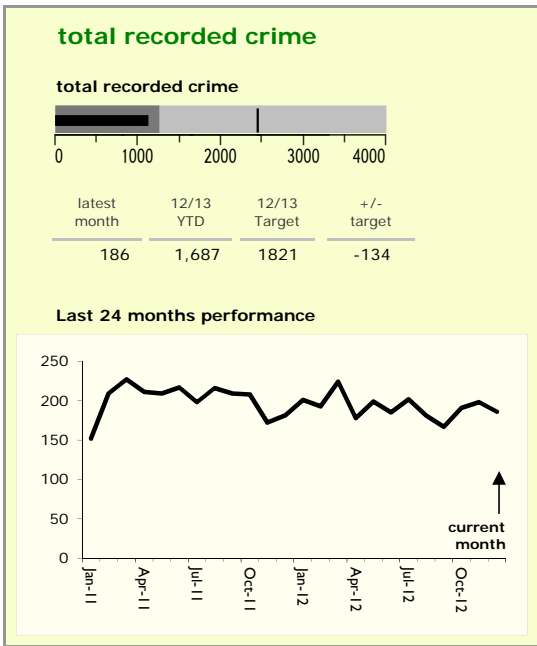

# Melton Borough : crime reduction dashboard 2012/13 : December 2012

### national indicators

NI15 : serious violent crime	0.14
NI20 : assault with less serious injury	4.09
NI16 : serious acquisitive crime	5.96

(Rate per 1,000 population)