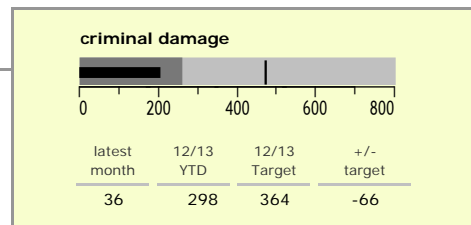

# Melton Borough : crime reduction dashboard 2012/13 : December 2012

### national indicators

NI15 : serious violent crime	0.14
NI20 : assault with less serious injury	4.09
NI16 : serious acquisitive crime	5.96

(Rate per 1,000 population)

### top 10 high crime areas

	recorded offences 12/13 YTD
Melton Craven West	386
Melton Egerton East	145
Melton Newport South	99
Melton Warwick East	74
Melton Sysonby South	73
Melton Warwick West	67
Melton Dorian North	67
Melton Newport West	61
Greater Frisby-on-the-Wreake	54
Waltham-on-the-Wolds & Scalford	49