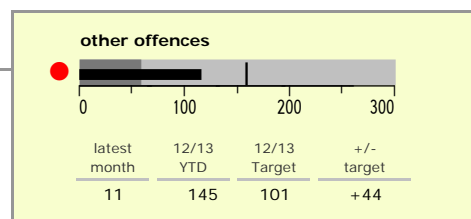

key

- over target by 25% or less
- more than 25% over target