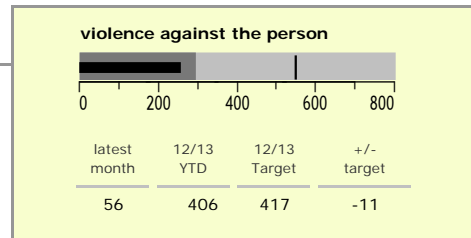

key

- over target by 25% or less
- more than 25% over target