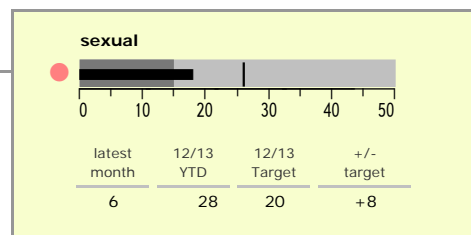

key

- over target by 25% or less
- more than 25% over target