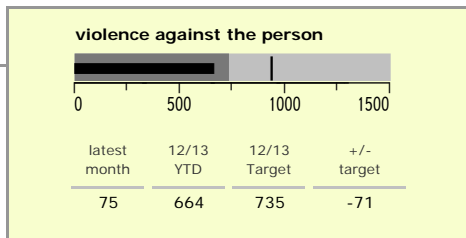

key

- over target by 25% or less
- more than 25% over target