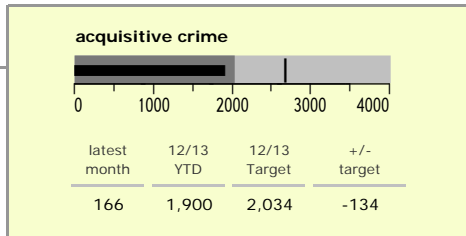

# North West Leicestershire District : crime reduction dashboard 2012/13 : December 2012

### national indicators

- NI15 : serious violent crime 0.21
- NI20 : assault with less serious injury 3.53
- NI16 : serious acquisitive crime 9.82

(Rate per 1,000 population)

### top 10 high crime areas

Area	recorded offences 12/13 YTD
Coalville Centre	285
● Castle Donington West & Donington Park	231
Castle Donington North East & Hemmington	147
Diseworth, Belton & Gracedieu	142
Snibston East	139
Greenhill Centre	121
● Ashby Castle North	112
● Ashby Holywell West	94
● Ibstock Centre	92
Bardon	91