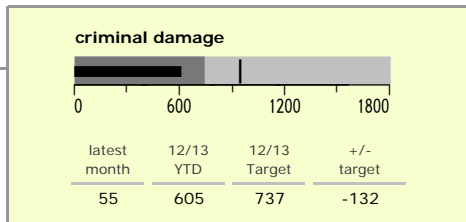

key

- over target by 25% or less
- more than 25% over target