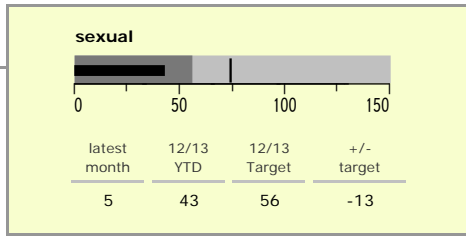

key

- over target by 25% or less
- more than 25% over target