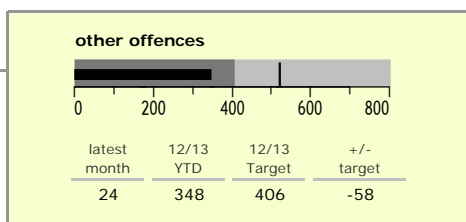

key

- over target by 25% or less
- more than 25% over target