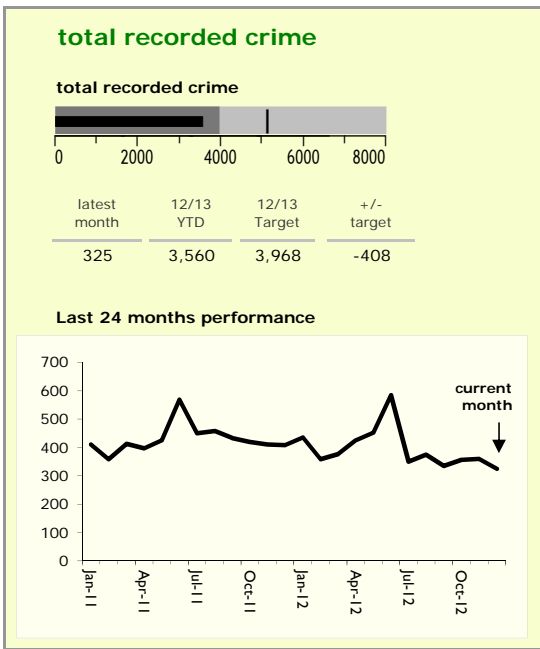

# North West Leicestershire District : crime reduction dashboard 2012/13 : December 2012

### national indicators

- NI15 : serious violent crime 0.21
- NI20 : assault with less serious injury 3.53
- NI16 : serious acquisitive crime 9.82

(Rate per 1,000 population)

### top 10 high crime areas

Area	recorded offences 12/13 YTD
Coalville Centre	285
● Castle Donington West & Donington Park	231
Castle Donington North East & Hemmington	147
Diseworth, Belton & Gracedieu	142
Snibston East	139
Greenhill Centre	121
● Ashby Castle North	112
● Ashby Holywell West	94
● Ibstock Centre	92
Bardon	91