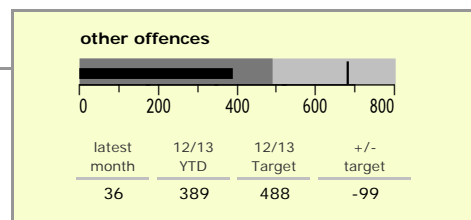

Blaby District : crime reduction dashboard 2012/13 : December 2012

national indicators

| | |
|--|------|
| NI 15 : serious violent crime | 0.0 |
| NI 20 : assault with less serious injury | 2.1 |
| ● NI 16 : serious acquisitive crime | 12.2 |

(Rate per 1,000 population)

top 10 high crime areas

| | recorded offences 12/13 YTD |
|--|-----------------------------|
| ● Fosse Park | 494 |
| ● Blaby North | 230 |
| ● Endery North & Grove Park | 188 |
| ● Leicester Forest East - M1 Services | 165 |
| ● Meridian Leisure Park | 133 |
| Glenfield West | 121 |
| ● Braunstone Town Henley Crescent | 110 |
| Thorpe Astley South & Meridian Business Pa | 101 |
| Narborough East | 99 |
| ● Kirby Muxloe South | 98 |