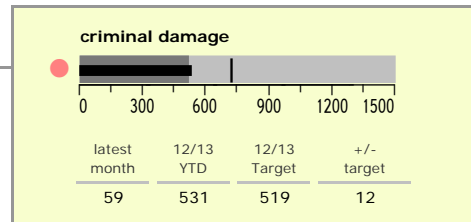

Blaby District : crime reduction dashboard 2012/13 : December 2012

national indicators

| | |
|--|------|
| NI 15 : serious violent crime | 0.0 |
| NI 20 : assault with less serious injury | 2.1 |
| ● NI 16 : serious acquisitive crime | 12.2 |

(Rate per 1,000 population)

top 10 high crime areas

| | recorded offences 12/13 YTD |
|--|-----------------------------|
| ● Fosse Park | 494 |
| ● Blaby North | 230 |
| ● Endery North & Grove Park | 188 |
| ● Leicester Forest East - M1 Services | 165 |
| ● Meridian Leisure Park | 133 |
| Glenfield West | 121 |
| ● Braunstone Town Henley Crescent | 110 |
| Thorpe Astley South & Meridian Business Pa | 101 |
| Narborough East | 99 |
| ● Kirby Muxloe South | 98 |