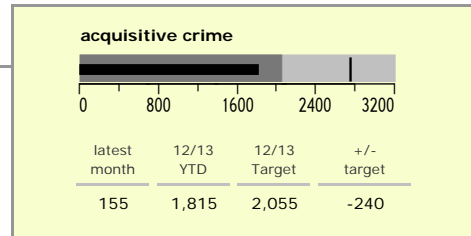

Blaby District : crime reduction dashboard 2012/13 : December 2012

national indicators

| | |
|--|------|
| NI 15 : serious violent crime | 0.0 |
| NI 20 : assault with less serious injury | 2.1 |
| ● NI 16 : serious acquisitive crime | 12.2 |

(Rate per 1,000 population)

top 10 high crime areas

| | recorded offences 12/13 YTD |
|--|-----------------------------|
| ● Fosse Park | 494 |
| ● Blaby North | 230 |
| ● Endery North & Grove Park | 188 |
| ● Leicester Forest East - M1 Services | 165 |
| ● Meridian Leisure Park | 133 |
| Glenfield West | 121 |
| ● Braunstone Town Henley Crescent | 110 |
| Thorpe Astley South & Meridian Business Pa | 101 |
| Narborough East | 99 |
| ● Kirby Muxloe South | 98 |