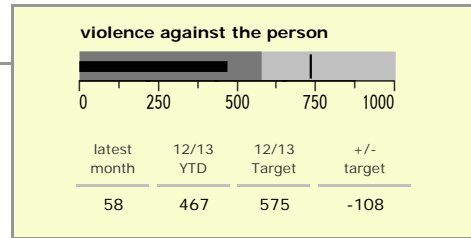

Blaby District : crime reduction dashboard 2012/13 : December 2012

national indicators

| | |
|--|------|
| NI 15 : serious violent crime | 0.0 |
| NI 20 : assault with less serious injury | 2.1 |
| ● NI 16 : serious acquisitive crime | 12.2 |

(Rate per 1,000 population)

top 10 high crime areas

| | recorded offences 12/13 YTD |
|--|-----------------------------|
| ● Fosse Park | 494 |
| ● Blaby North | 230 |
| ● Endery North & Grove Park | 188 |
| ● Leicester Forest East - M1 Services | 165 |
| ● Meridian Leisure Park | 133 |
| Glenfield West | 121 |
| ● Braunstone Town Henley Crescent | 110 |
| Thorpe Astley South & Meridian Business Pa | 101 |
| Narborough East | 99 |
| ● Kirby Muxloe South | 98 |

key

- over target by 25% or less
- more than 25% over target