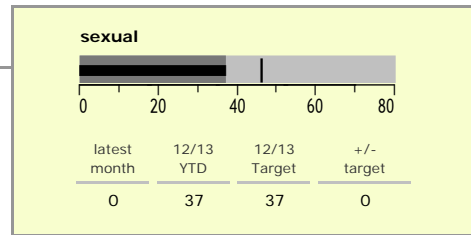

Blaby District : crime reduction dashboard 2012/13 : December 2012

national indicators

| | |
|--|------|
| NI 15 : serious violent crime | 0.0 |
| NI 20 : assault with less serious injury | 2.1 |
| ● NI 16 : serious acquisitive crime | 12.2 |

(Rate per 1,000 population)

top 10 high crime areas

| | recorded offences 12/13 YTD |
|--|-----------------------------|
| ● Fosse Park | 494 |
| ● Blaby North | 230 |
| ● Endery North & Grove Park | 188 |
| ● Leicester Forest East - M1 Services | 165 |
| ● Meridian Leisure Park | 133 |
| Glenfield West | 121 |
| ● Braunstone Town Henley Crescent | 110 |
| Thorpe Astley South & Meridian Business Pa | 101 |
| Narborough East | 99 |
| ● Kirby Muxloe South | 98 |