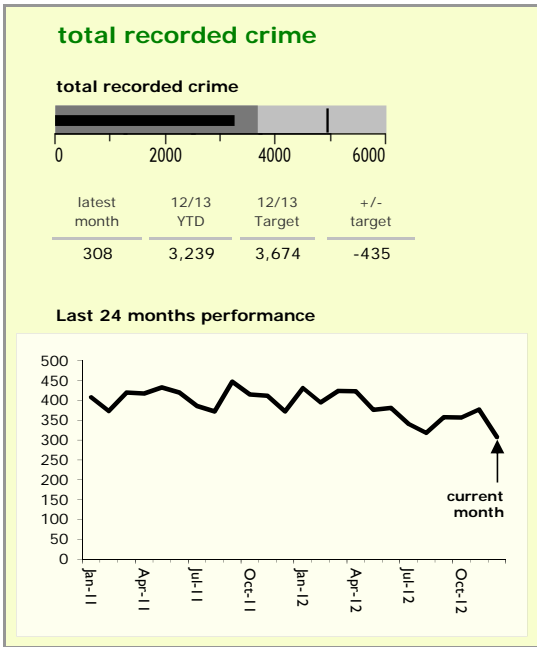

Blaby District : crime reduction dashboard 2012/13 : December 2012

national indicators

| | |
|--|------|
| NI 15 : serious violent crime | 0.0 |
| NI 20 : assault with less serious injury | 2.1 |
| ● NI 16 : serious acquisitive crime | 12.2 |

(Rate per 1,000 population)

top 10 high crime areas

| | recorded offences 12/13 YTD |
|--|-----------------------------|
| ● Fosse Park | 494 |
| ● Blaby North | 230 |
| ● Endery North & Grove Park | 188 |
| ● Leicester Forest East - M1 Services | 165 |
| ● Meridian Leisure Park | 133 |
| Glenfield West | 121 |
| ● Braunstone Town Henley Crescent | 110 |
| Thorpe Astley South & Meridian Business Pa | 101 |
| Narborough East | 99 |
| ● Kirby Muxloe South | 98 |