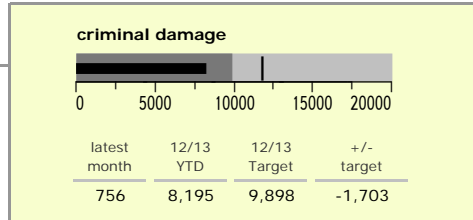

Leicestershire Force Area : crime reduction dashboard 2012/13 : January 2013

national indicators

NI15 : serious violent crime	0.25
NI20 : assault with less serious injury	4.21
NI16 : serious acquisitive crime	11.32

(Rate per 1,000 population)

top 10 high crime areas

	recorded offences 12/13 YTD
Loughborough Centre West	501
Hinckley Town Centre	448
Cstle-City Centre	445
Melton Craven West	418
Fosse Park	404
Coalville Centre	330
Cstle-De Montfort Street	290
Loughborough Bell Foundry	281
StPet*-St George's Retail Park	275
Cstle-Princess Road West	269