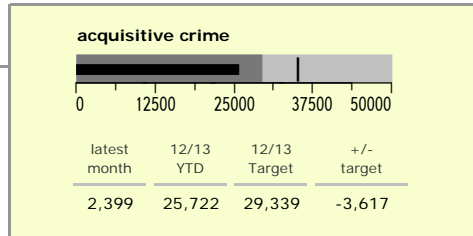

Leicestershire Force Area : crime reduction dashboard 2012/13 : January 2013

national indicators

NI15 : serious violent crime	0.25
NI20 : assault with less serious injury	4.21
NI16 : serious acquisitive crime	11.32

(Rate per 1,000 population)

top 10 high crime areas

	recorded offences 12/13 YTD
Loughborough Centre West	501
Hinckley Town Centre	448
Cstle-City Centre	445
Melton Craven West	418
Fosse Park	404
Coalville Centre	330
Cstle-De Montfort Street	290
Loughborough Bell Foundry	281
StPet*-St George's Retail Park	275
Cstle-Princess Road West	269