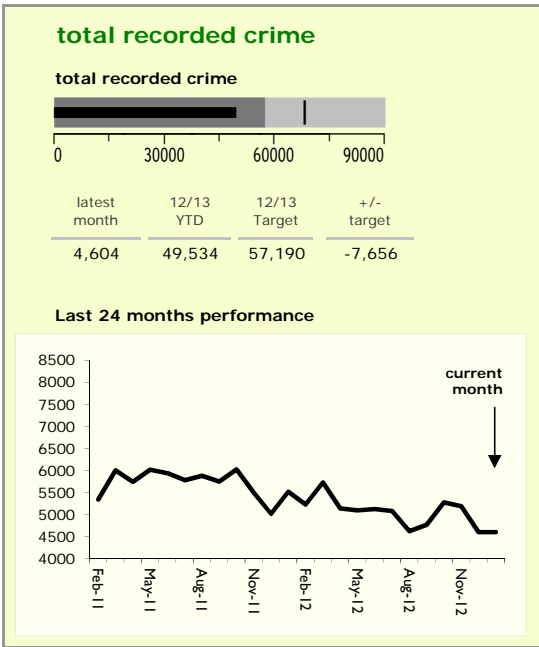

Leicestershire Force Area : crime reduction dashboard 2012/13 : January 2013

national indicators

NI15 : serious violent crime	0.25
NI20 : assault with less serious injury	4.21
NI16 : serious acquisitive crime	11.32

(Rate per 1,000 population)

top 10 high crime areas

	recorded offences 12/13 YTD
Loughborough Centre West	501
Hinckley Town Centre	448
Cstle-City Centre	445
Melton Craven West	418
Fosse Park	404
Coalville Centre	330
Cstle-De Montfort Street	290
Loughborough Bell Foundry	281
StPet*-St George's Retail Park	275
Cstle-Princess Road West	269

key

- over target by 25% or less
- more than 25% over target