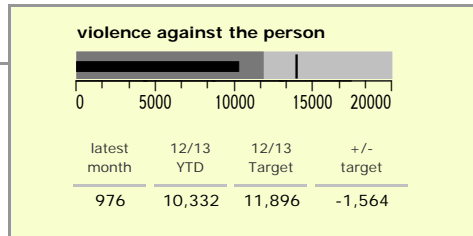

Leicestershire Force Area : crime reduction dashboard 2012/13 : January 2013

national indicators

NI15 : serious violent crime	0.25
NI20 : assault with less serious injury	4.21
NI16 : serious acquisitive crime	11.32

(Rate per 1,000 population)

top 10 high crime areas

	recorded offences 12/13 YTD
Loughborough Centre West	501
Hinckley Town Centre	448
Cstle-City Centre	445
Melton Craven West	418
Fosse Park	404
Coalville Centre	330
Cstle-De Montfort Street	290
Loughborough Bell Foundry	281
StPet*-St George's Retail Park	275
Cstle-Princess Road West	269

key

- over target by 25% or less
- more than 25% over target