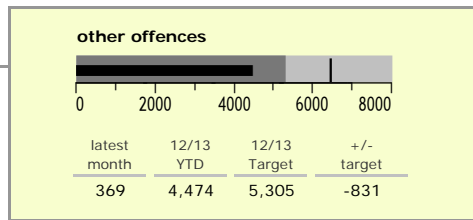

Leicestershire Force Area : crime reduction dashboard 2012/13 : January 2013

national indicators

NI15 : serious violent crime	0.25
NI20 : assault with less serious injury	4.21
NI16 : serious acquisitive crime	11.32

(Rate per 1,000 population)

top 10 high crime areas

	recorded offences 12/13 YTD
Loughborough Centre West	501
Hinckley Town Centre	448
Cstle-City Centre	445
Melton Craven West	418
Fosse Park	404
Coalville Centre	330
Cstle-De Montfort Street	290
Loughborough Bell Foundry	281
StPet*-St George's Retail Park	275
Cstle-Princess Road West	269