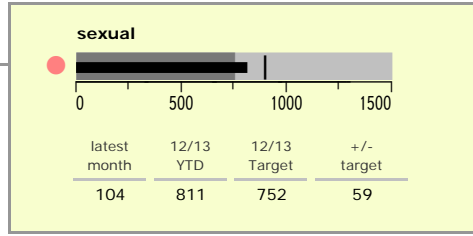

Leicestershire Force Area : crime reduction dashboard 2012/13 : January 2013

national indicators

NI15 : serious violent crime	0.25
NI20 : assault with less serious injury	4.21
NI16 : serious acquisitive crime	11.32

(Rate per 1,000 population)

top 10 high crime areas

	recorded offences 12/13 YTD
Loughborough Centre West	501
Hinckley Town Centre	448
Cstle-City Centre	445
Melton Craven West	418
Fosse Park	404
Coalville Centre	330
Cstle-De Montfort Street	290
Loughborough Bell Foundry	281
StPet*-St George's Retail Park	275
Cstle-Princess Road West	269