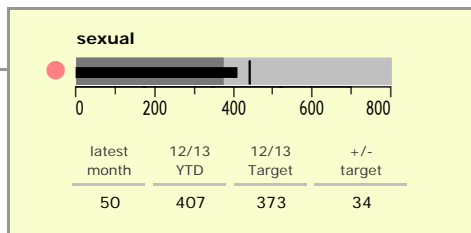

key
● over target by 25% or less
● more than 25% over target