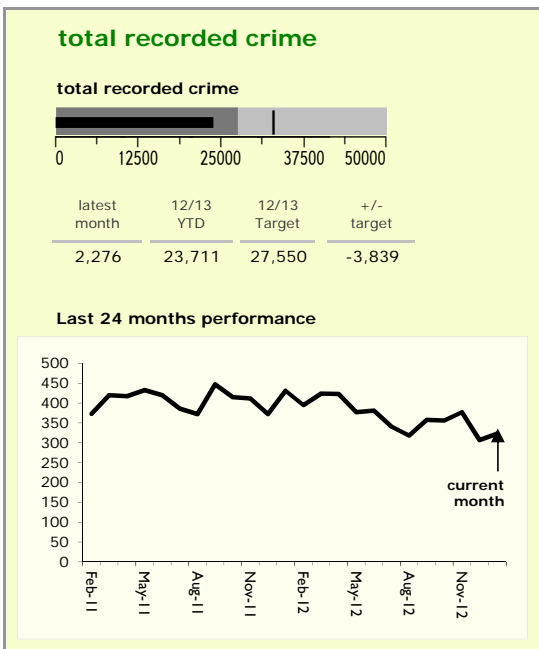

# Leicester City : crime reduction dashboard 2012/13 : January 2013

### national indicators

NI15 : serious violent crime	0.45
NI20 : assault with less serious injury	7.19
NI16 : serious acquisitive crime	16.93

(Rate per 1,000 population)