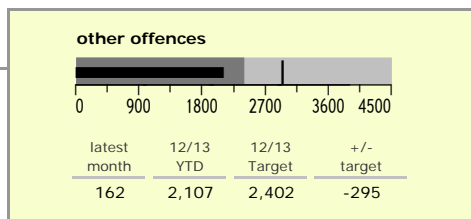

# Leicester City : crime reduction dashboard 2012/13 : January 2013

### national indicators

NI15 : serious violent crime	0.45
NI20 : assault with less serious injury	7.19
NI16 : serious acquisitive crime	16.93

(Rate per 1,000 population)

### top 10 high crime areas

	recorded offences 12/13 YTD
Cstle-City Centre	445
Cstle-De Montfort Street	290
● StPet*-St George's Retail Park	275
Cstle-Princess Road West	269
● Fmen-Knighton Fields West	264
Cstle-Victoria Park	261
● Wcotes-Ridley Street	245
StMatt*-St Marks	211
● Nparks*-New College	195
Stone-St James Road	184