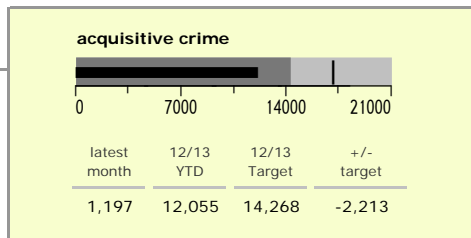

# Leicester City : crime reduction dashboard 2012/13 : January 2013

### national indicators

NI15 : serious violent crime	0.45
NI20 : assault with less serious injury	7.19
NI16 : serious acquisitive crime	16.93

(Rate per 1,000 population)

### top 10 high crime areas

	recorded offences 12/13 YTD
Cstle-City Centre	445
Cstle-De Montfort Street	290
● StPet*-St George's Retail Park	275
Cstle-Princess Road West	269
● Fmen-Knighton Fields West	264
Cstle-Victoria Park	261
● Wcotes-Ridley Street	245
StMatt*-St Marks	211
● Nparks*-New College	195
Stone-St James Road	184