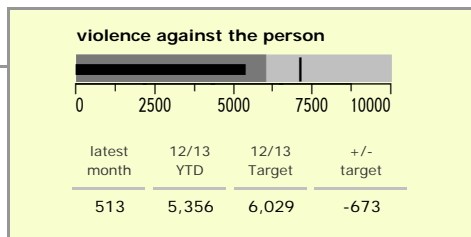

key
● over target by 25% or less
● more than 25% over target