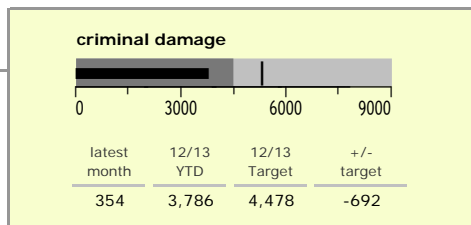

key
● over target by 25% or less
● more than 25% over target