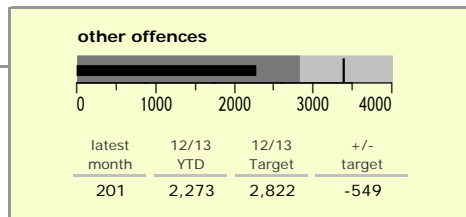

Leicestershire County : crime reduction dashboard 2012/13 : January 2013

national indicators

NI15 : serious violent crime	0.17
NI20 : assault with less serious injury	2.96
● NI16 : serious acquisitive crime	9.09

(Rate per 1,000 population)

top 10 high crime areas

	recorded offences 12/13 YTD
Loughborough Centre West	501
Hinckley Town Centre	448
● Melton Craven West	418
Fosse Park	404
Coalville Centre	330
Loughborough Bell Foundry	281
● Castle Donington West & Donington Park	235
South Wigston Blaby Road & Saffron Road	202
Blaby North	183
Hinckley Fields	172