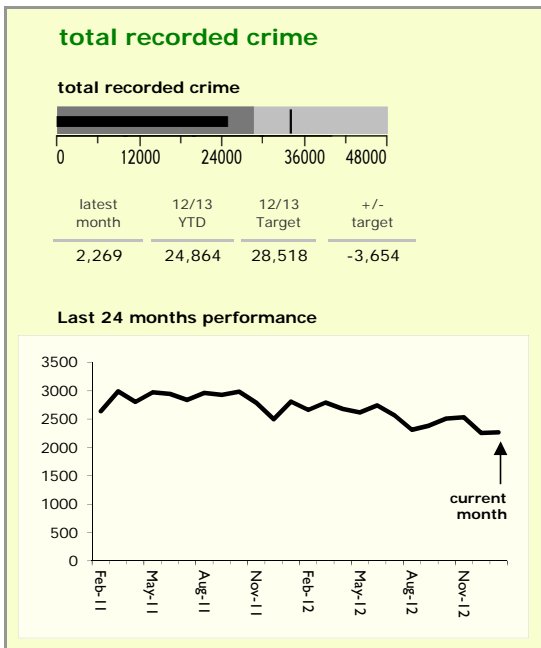

Leicestershire County : crime reduction dashboard 2012/13 : January 2013

national indicators

NI15 : serious violent crime	0.17
NI20 : assault with less serious injury	2.96
● NI16 : serious acquisitive crime	9.09

(Rate per 1,000 population)

top 10 high crime areas

	recorded offences 12/13 YTD
Loughborough Centre West	501
Hinckley Town Centre	448
● Melton Craven West	418
Fosse Park	404
Coalville Centre	330
Loughborough Bell Foundry	281
● Castle Donington West & Donington Park	235
South Wigston Blaby Road & Saffron Road	202
Blaby North	183
Hinckley Fields	172