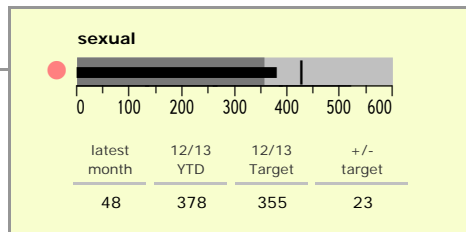

Leicestershire County : crime reduction dashboard 2012/13 : January 2013

national indicators

NI15 : serious violent crime	0.17
NI20 : assault with less serious injury	2.96
● NI16 : serious acquisitive crime	9.09

(Rate per 1,000 population)

top 10 high crime areas

	recorded offences 12/13 YTD
Loughborough Centre West	501
Hinckley Town Centre	448
● Melton Craven West	418
Fosse Park	404
Coalville Centre	330
Loughborough Bell Foundry	281
● Castle Donington West & Donington Park	235
South Wigston Blaby Road & Saffron Road	202
Blaby North	183
Hinckley Fields	172