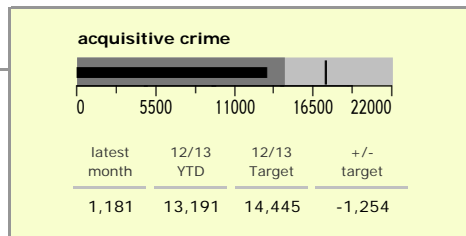

Leicestershire County : crime reduction dashboard 2012/13 : January 2013

national indicators

NI15 : serious violent crime	0.17
NI20 : assault with less serious injury	2.96
● NI16 : serious acquisitive crime	9.09

(Rate per 1,000 population)

top 10 high crime areas

	recorded offences 12/13 YTD
Loughborough Centre West	501
Hinckley Town Centre	448
● Melton Craven West	418
Fosse Park	404
Coalville Centre	330
Loughborough Bell Foundry	281
● Castle Donington West & Donington Park	235
South Wigston Blaby Road & Saffron Road	202
Blaby North	183
Hinckley Fields	172