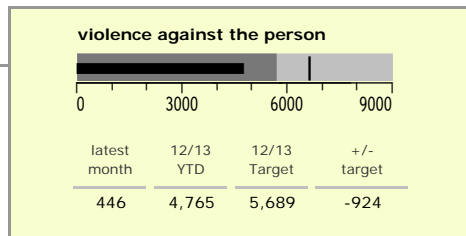

Leicestershire County : crime reduction dashboard 2012/13 : January 2013

national indicators

NI15 : serious violent crime	0.17
NI20 : assault with less serious injury	2.96
● NI16 : serious acquisitive crime	9.09

(Rate per 1,000 population)

top 10 high crime areas

	recorded offences 12/13 YTD
Loughborough Centre West	501
Hinckley Town Centre	448
● Melton Craven West	418
Fosse Park	404
Coalville Centre	330
Loughborough Bell Foundry	281
● Castle Donington West & Donington Park	235
South Wigston Blaby Road & Saffron Road	202
Blaby North	183
Hinckley Fields	172