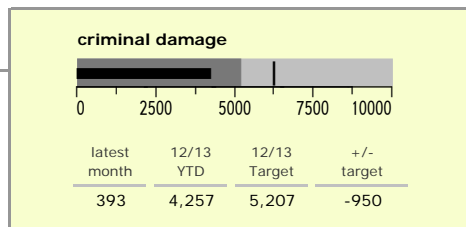

Leicestershire County : crime reduction dashboard 2012/13 : January 2013

national indicators

NI15 : serious violent crime	0.17
NI20 : assault with less serious injury	2.96
● NI16 : serious acquisitive crime	9.09

(Rate per 1,000 population)

top 10 high crime areas

	recorded offences 12/13 YTD
Loughborough Centre West	501
Hinckley Town Centre	448
● Melton Craven West	418
Fosse Park	404
Coalville Centre	330
Loughborough Bell Foundry	281
● Castle Donington West & Donington Park	235
South Wigston Blaby Road & Saffron Road	202
Blaby North	183
Hinckley Fields	172