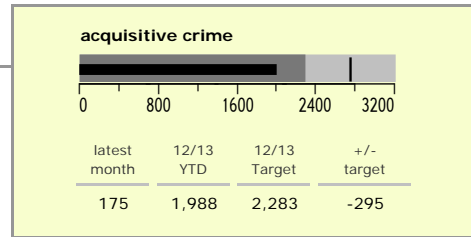

Blaby District : crime reduction dashboard 2012/13 : January 2013

national indicators

NI15 : serious violent crime	0.0
NI20 : assault with less serious injury	2.2
● NI16 : serious acquisitive crime	12.0

(Rate per 1,000 population)

top 10 high crime areas

	recorded offences 12/13 YTD
● Fosse Park	494
● Blaby North	230
● Endery North & Grove Park	188
● Leicester Forest East - M1 Services	165
● Meridian Leisure Park	133
Glenfield West	121
● Braunstone Town Henley Crescent	110
Thorpe Astley South & Meridian Business Pa	101
Narborough East	99
● Kirby Muxloe South	98