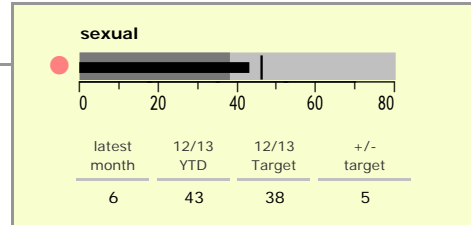

Blaby District : crime reduction dashboard 2012/13 : January 2013

national indicators

NI15 : serious violent crime	0.0
NI20 : assault with less serious injury	2.2
● NI16 : serious acquisitive crime	12.0

(Rate per 1,000 population)

top 10 high crime areas

	recorded offences 12/13 YTD
● Fosse Park	494
● Blaby North	230
● Endery North & Grove Park	188
● Leicester Forest East - M1 Services	165
● Meridian Leisure Park	133
Glenfield West	121
● Braunstone Town Henley Crescent	110
Thorpe Astley South & Meridian Business Pa	101
Narborough East	99
● Kirby Muxloe South	98