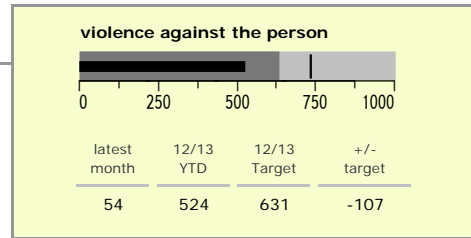

Blaby District : crime reduction dashboard 2012/13 : January 2013

national indicators

NI15 : serious violent crime	0.0
NI20 : assault with less serious injury	2.2
● NI16 : serious acquisitive crime	12.0

(Rate per 1,000 population)

top 10 high crime areas

	recorded offences 12/13 YTD
● Fosse Park	494
● Blaby North	230
● Endery North & Grove Park	188
● Leicester Forest East - M1 Services	165
● Meridian Leisure Park	133
Glenfield West	121
● Braunstone Town Henley Crescent	110
Thorpe Astley South & Meridian Business Pa	101
Narborough East	99
● Kirby Muxloe South	98

key

- over target by 25% or less
- more than 25% over target