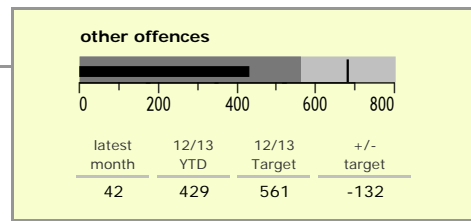

Blaby District : crime reduction dashboard 2012/13 : January 2013

national indicators

NI15 : serious violent crime	0.0
NI20 : assault with less serious injury	2.2
● NI16 : serious acquisitive crime	12.0

(Rate per 1,000 population)

top 10 high crime areas

	recorded offences 12/13 YTD
● Fosse Park	494
● Blaby North	230
● Endery North & Grove Park	188
● Leicester Forest East - M1 Services	165
● Meridian Leisure Park	133
Glenfield West	121
● Braunstone Town Henley Crescent	110
Thorpe Astley South & Meridian Business Pa	101
Narborough East	99
● Kirby Muxloe South	98