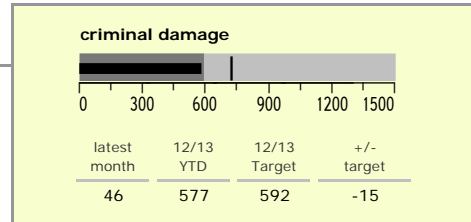

Blaby District : crime reduction dashboard 2012/13 : January 2013

national indicators

NI15 : serious violent crime	0.0
NI20 : assault with less serious injury	2.2
● NI16 : serious acquisitive crime	12.0

(Rate per 1,000 population)

top 10 high crime areas

	recorded offences 12/13 YTD
● Fosse Park	494
● Blaby North	230
● Endery North & Grove Park	188
● Leicester Forest East - M1 Services	165
● Meridian Leisure Park	133
Glenfield West	121
● Braunstone Town Henley Crescent	110
Thorpe Astley South & Meridian Business Pa	101
Narborough East	99
● Kirby Muxloe South	98