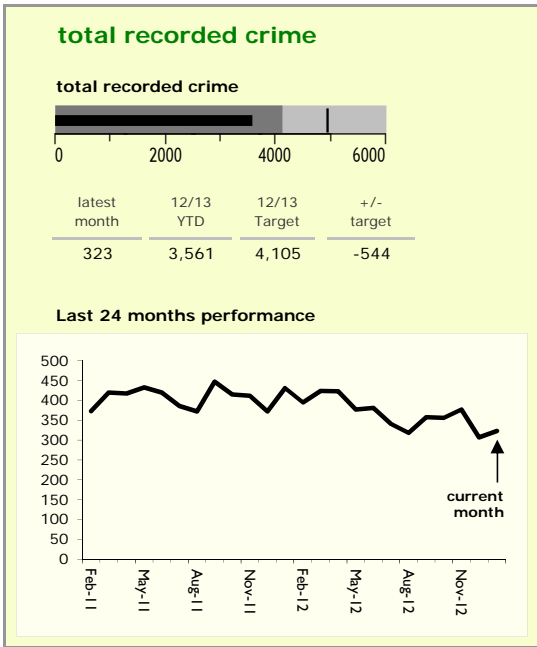

Blaby District : crime reduction dashboard 2012/13 : January 2013

national indicators

NI15 : serious violent crime	0.0
NI20 : assault with less serious injury	2.2
● NI16 : serious acquisitive crime	12.0

(Rate per 1,000 population)

top 10 high crime areas

	recorded offences 12/13 YTD
● Fosse Park	494
● Blaby North	230
● Endery North & Grove Park	188
● Leicester Forest East - M1 Services	165
● Meridian Leisure Park	133
Glenfield West	121
● Braunstone Town Henley Crescent	110
Thorpe Astley South & Meridian Business Pa	101
Narborough East	99
● Kirby Muxloe South	98