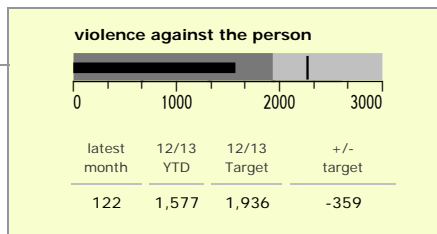

Charnwood Borough : crime reduction dashboard 2012/13 : January 2013

national indicators

● NI15 : serious violent crime	0.26
● NI20 : assault with less serious injury	3.78
● NI16 : serious acquisitive crime	10.46

(Rate per 1,000 population)

top 10 high crime areas

	recorded offences 12/13 YTD
Loughborough Centre West	501
Loughborough Bell Foundry	281
Loughborough Derby Road East	129
Loughborough Southfields North	122
Loughborough Midland Station	120
Mountsorrel North	119
Mountsorrel Centre	110
Birstall Centre	110
● Syston North	109
Shepshed North East	107