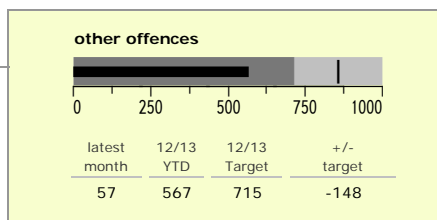

Charnwood Borough : crime reduction dashboard 2012/13 : January 2013

national indicators

● NI15 : serious violent crime	0.26
● NI20 : assault with less serious injury	3.78
● NI16 : serious acquisitive crime	10.46

(Rate per 1,000 population)

top 10 high crime areas

	recorded offences 12/13 YTD
Loughborough Centre West	501
Loughborough Bell Foundry	281
Loughborough Derby Road East	129
Loughborough Southfields North	122
Loughborough Midland Station	120
Mountsorrel North	119
Mountsorrel Centre	110
Birstall Centre	110
● Syston North	109
Shepshed North East	107