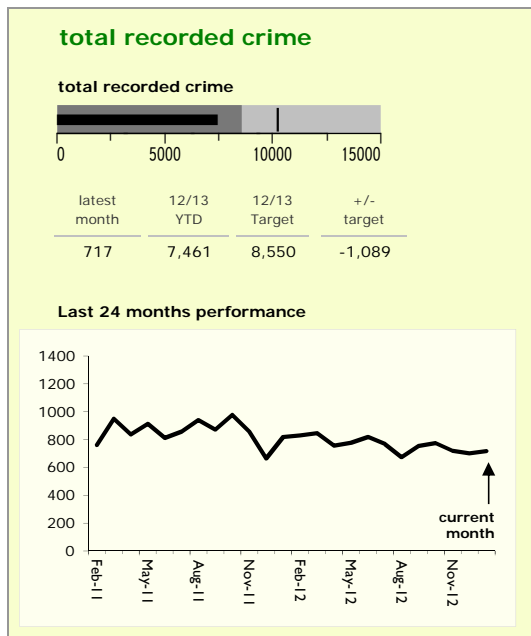

Charnwood Borough : crime reduction dashboard 2012/13 : January 2013

national indicators

● NI15 : serious violent crime	0.26
● NI20 : assault with less serious injury	3.78
● NI16 : serious acquisitive crime	10.46

(Rate per 1,000 population)

top 10 high crime areas

	recorded offences 12/13 YTD
Loughborough Centre West	501
Loughborough Bell Foundry	281
Loughborough Derby Road East	129
Loughborough Southfields North	122
Loughborough Midland Station	120
Mountsorrel North	119
Mountsorrel Centre	110
Birstall Centre	110
● Syston North	109
Shepshed North East	107

key
 ● over target by 25% or less
 ● more than 25% over target