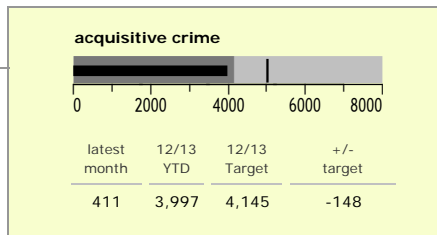

Charnwood Borough : crime reduction dashboard 2012/13 : January 2013

national indicators

● NI15 : serious violent crime	0.26
● NI20 : assault with less serious injury	3.78
● NI16 : serious acquisitive crime	10.46

(Rate per 1,000 population)

top 10 high crime areas

	recorded offences 12/13 YTD
Loughborough Centre West	501
Loughborough Bell Foundry	281
Loughborough Derby Road East	129
Loughborough Southfields North	122
Loughborough Midland Station	120
Mountsorrel North	119
Mountsorrel Centre	110
Birstall Centre	110
● Syston North	109
Shepshed North East	107