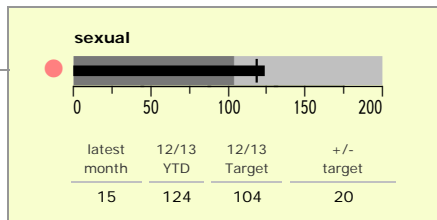

Charnwood Borough : crime reduction dashboard 2012/13 : January 2013

national indicators

● NI15 : serious violent crime	0.26
● NI20 : assault with less serious injury	3.78
● NI16 : serious acquisitive crime	10.46

(Rate per 1,000 population)

top 10 high crime areas

	recorded offences 12/13 YTD
Loughborough Centre West	501
Loughborough Bell Foundry	281
Loughborough Derby Road East	129
Loughborough Southfields North	122
Loughborough Midland Station	120
Mountsorrel North	119
Mountsorrel Centre	110
Birstall Centre	110
● Syston North	109
Shepshed North East	107