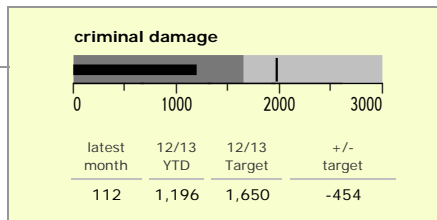

Charnwood Borough : crime reduction dashboard 2012/13 : January 2013

national indicators

● NI15 : serious violent crime	0.26
● NI20 : assault with less serious injury	3.78
● NI16 : serious acquisitive crime	10.46

(Rate per 1,000 population)

top 10 high crime areas

	recorded offences 12/13 YTD
Loughborough Centre West	501
Loughborough Bell Foundry	281
Loughborough Derby Road East	129
Loughborough Southfields North	122
Loughborough Midland Station	120
Mountsorrel North	119
Mountsorrel Centre	110
Birstall Centre	110
● Syston North	109
Shepshed North East	107