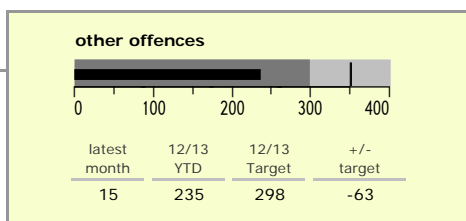

# Harborough District : crime reduction dashboard 2012/13 : January 2013

### national indicators

NI15 : serious violent crime	0.06
NI20 : assault with less serious injury	1.94
● NI16 : serious acquisitive crime	6.56

*(Rate per 1,000 population)*

### top 10 high crime areas

	recorded offences 12/13 YTD
● Little Bowden South	165
Market Harborough Coventry Road	153
Lutterworth Centre & East	120
Misterton, Gilmorton & Swinford	109
Market Harborough Centre	107
Greater Billesdon	98
● Market Harborough East & Welland Industri	87
Great Bowden	82
● Ullesthorpe & Magna Park	77
Ashby, Frolesworth & Dunton	72