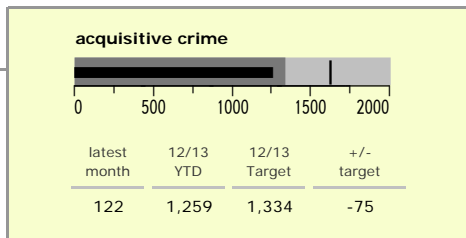

# Harborough District : crime reduction dashboard 2012/13 : January 2013

### national indicators

NI15 : serious violent crime	0.06
NI20 : assault with less serious injury	1.94
● NI16 : serious acquisitive crime	6.56

*(Rate per 1,000 population)*

### top 10 high crime areas

	recorded offences 12/13 YTD
● Little Bowden South	165
Market Harborough Coventry Road	153
Lutterworth Centre & East	120
Misterton, Gilmorton & Swinford	109
Market Harborough Centre	107
Greater Billesdon	98
● Market Harborough East & Welland Industri	87
Great Bowden	82
● Ullesthorpe & Magna Park	77
Ashby, Frolesworth & Dunton	72