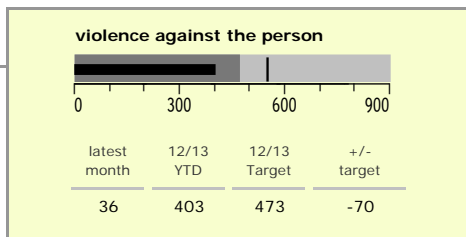

# Harborough District : crime reduction dashboard 2012/13 : January 2013

### national indicators

NI15 : serious violent crime	0.06
NI20 : assault with less serious injury	1.94
● NI16 : serious acquisitive crime	6.56

*(Rate per 1,000 population)*

### top 10 high crime areas

	recorded offences 12/13 YTD
● Little Bowden South	165
Market Harborough Coventry Road	153
Lutterworth Centre & East	120
Misterton, Gilmorton & Swinford	109
Market Harborough Centre	107
Greater Billesdon	98
● Market Harborough East & Welland Industri	87
Great Bowden	82
● Ullesthorpe & Magna Park	77
Ashby, Frolesworth & Dunton	72