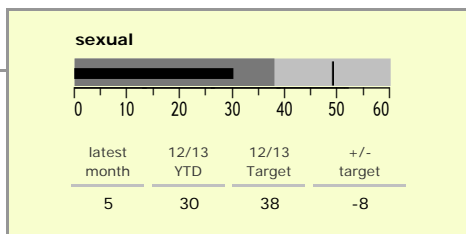

# Harborough District : crime reduction dashboard 2012/13 : January 2013

### national indicators

NI15 : serious violent crime	0.06
NI20 : assault with less serious injury	1.94
● NI16 : serious acquisitive crime	6.56

*(Rate per 1,000 population)*

### top 10 high crime areas

	recorded offences 12/13 YTD
● Little Bowden South	165
Market Harborough Coventry Road	153
Lutterworth Centre & East	120
Misterton, Gilmorton & Swinford	109
Market Harborough Centre	107
Greater Billesdon	98
● Market Harborough East & Welland Industri	87
Great Bowden	82
● Ullesthorpe & Magna Park	77
Ashby, Frolesworth & Dunton	72