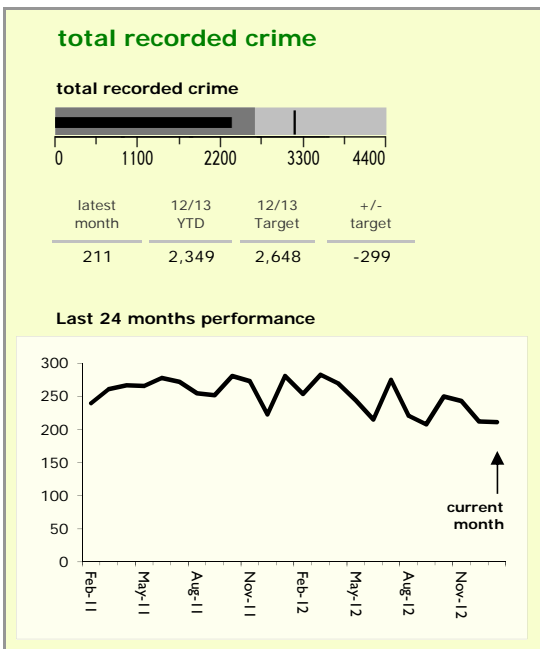

# Harborough District : crime reduction dashboard 2012/13 : January 2013

### national indicators

NI15 : serious violent crime	0.06
NI20 : assault with less serious injury	1.94
● NI16 : serious acquisitive crime	6.56

*(Rate per 1,000 population)*

### top 10 high crime areas

	recorded offences 12/13 YTD
● Little Bowden South	165
Market Harborough Coventry Road	153
Lutterworth Centre & East	120
Misterton, Gilmorton & Swinford	109
Market Harborough Centre	107
Greater Billesdon	98
● Market Harborough East & Welland Industri	87
Great Bowden	82
● Ullesthorpe & Magna Park	77
Ashby, Frolesworth & Dunton	72