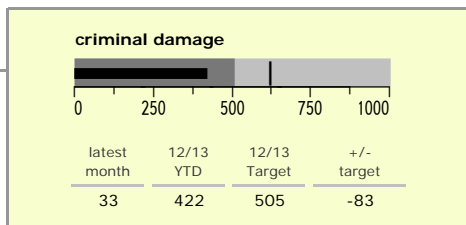

# Harborough District : crime reduction dashboard 2012/13 : January 2013

### national indicators

NI15 : serious violent crime	0.06
NI20 : assault with less serious injury	1.94
● NI16 : serious acquisitive crime	6.56

*(Rate per 1,000 population)*

### top 10 high crime areas

	recorded offences 12/13 YTD
● Little Bowden South	165
Market Harborough Coventry Road	153
Lutterworth Centre & East	120
Misterton, Gilmorton & Swinford	109
Market Harborough Centre	107
Greater Billesdon	98
● Market Harborough East & Welland Industri	87
Great Bowden	82
● Ullesthorpe & Magna Park	77
Ashby, Frolesworth & Dunton	72