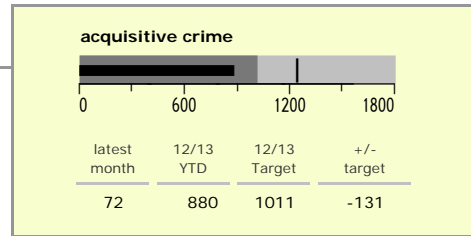

Melton Borough : crime reduction dashboard 2012/13 : January 2013

national indicators

NI15 : serious violent crime	0.15
NI20 : assault with less serious injury	4.19
NI16 : serious acquisitive crime	6.12

(Rate per 1,000 population)

top 10 high crime areas

	recorded offences 12/13 YTD
Melton Craven West	418
Melton Egerton East	155
Melton Newport South	109
Melton Warwick East	87
Melton Sysonby South	79
Melton Newport West	63
Greater Frisby-on-the-Wreake	61
Waltham-on-the-Wolds & Scaford	56
Melton Newport East	52
Melton Egerton North West	49