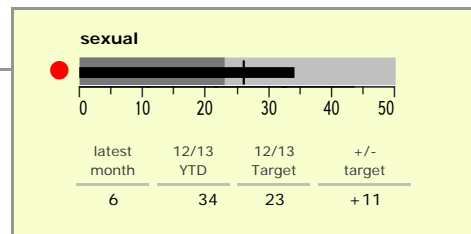

Melton Borough : crime reduction dashboard 2012/13 : January 2013

national indicators

NI15 : serious violent crime	0.15
NI20 : assault with less serious injury	4.19
NI16 : serious acquisitive crime	6.12

(Rate per 1,000 population)

top 10 high crime areas

	recorded offences 12/13 YTD
Melton Craven West	418
Melton Egerton East	155
Melton Newport South	109
Melton Warwick East	87
Melton Sysonby South	79
Melton Newport West	63
Greater Frisby-on-the-Wreake	61
Waltham-on-the-Wolds & Scaford	56
Melton Newport East	52
Melton Egerton North West	49