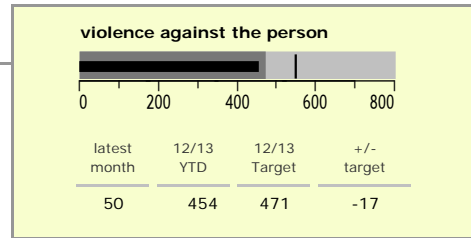

Melton Borough : crime reduction dashboard 2012/13 : January 2013

national indicators

NI15 : serious violent crime	0.15
NI20 : assault with less serious injury	4.19
NI16 : serious acquisitive crime	6.12

(Rate per 1,000 population)

top 10 high crime areas

	recorded offences 12/13 YTD
Melton Craven West	418
Melton Egerton East	155
Melton Newport South	109
Melton Warwick East	87
Melton Sysonby South	79
Melton Newport West	63
Greater Frisby-on-the-Wreake	61
Waltham-on-the-Wolds & Scaford	56
Melton Newport East	52
Melton Egerton North West	49

key

- over target by 25% or less
- more than 25% over target