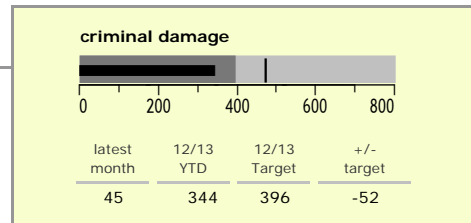

Melton Borough : crime reduction dashboard 2012/13 : January 2013

national indicators

NI15 : serious violent crime	0.15
NI20 : assault with less serious injury	4.19
NI16 : serious acquisitive crime	6.12

(Rate per 1,000 population)

top 10 high crime areas

	recorded offences 12/13 YTD
Melton Craven West	418
Melton Egerton East	155
Melton Newport South	109
Melton Warwick East	87
Melton Sysonby South	79
Melton Newport West	63
Greater Frisby-on-the-Wreake	61
Waltham-on-the-Wolds & Scaford	56
Melton Newport East	52
Melton Egerton North West	49