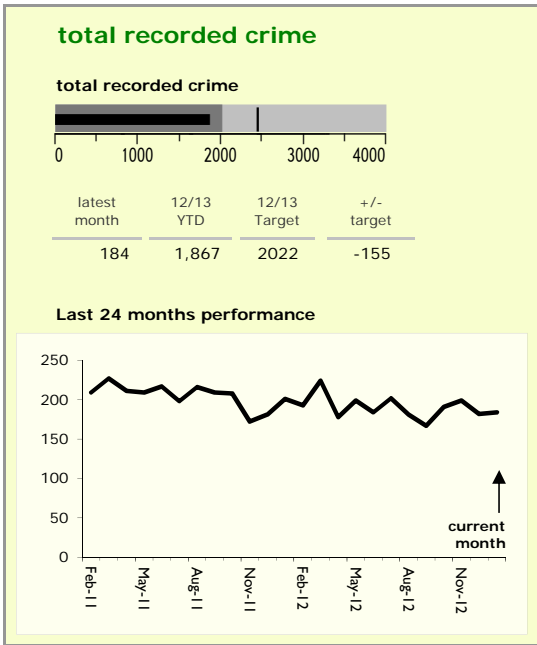

Melton Borough : crime reduction dashboard 2012/13 : January 2013

national indicators

NI15 : serious violent crime	0.15
NI20 : assault with less serious injury	4.19
NI16 : serious acquisitive crime	6.12

(Rate per 1,000 population)

top 10 high crime areas

	recorded offences 12/13 YTD
Melton Craven West	418
Melton Egerton East	155
Melton Newport South	109
Melton Warwick East	87
Melton Sysonby South	79
Melton Newport West	63
Greater Frisby-on-the-Wreake	61
Waltham-on-the-Wolds & Scaford	56
Melton Newport East	52
Melton Egerton North West	49

key

- over target by 25% or less
- more than 25% over target