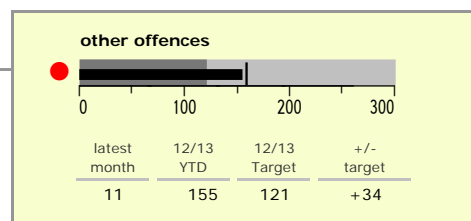

Melton Borough : crime reduction dashboard 2012/13 : January 2013

national indicators

NI15 : serious violent crime	0.15
NI20 : assault with less serious injury	4.19
NI16 : serious acquisitive crime	6.12

(Rate per 1,000 population)

top 10 high crime areas

	recorded offences 12/13 YTD
Melton Craven West	418
Melton Egerton East	155
Melton Newport South	109
Melton Warwick East	87
Melton Sysonby South	79
Melton Newport West	63
Greater Frisby-on-the-Wreake	61
Waltham-on-the-Wolds & Scaford	56
Melton Newport East	52
Melton Egerton North West	49