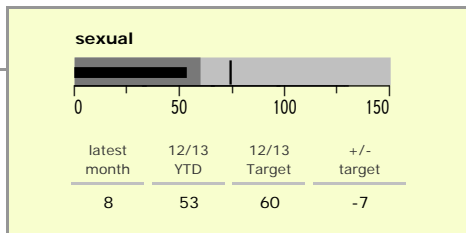

North West Leicestershire District : crime reduction dashboard 2012/13 : January 2013

national indicators

NI15 : serious violent crime	0.21
NI20 : assault with less serious injury	3.66
NI16 : serious acquisitive crime	9.54

(Rate per 1,000 population)

top 10 high crime areas

	recorded offences 12/13 YTD
Coalville Centre	330
Castle Donington West & Donington Park	235
Diseworth, Belton & Gracedieu	153
Snibston East	150
Castle Donington North East & Hemmington	147
Greenhill Centre	135
Ashby Castle North	124
Ashby Holywell West	107
Ibstock Centre	97
Measham Centre	97