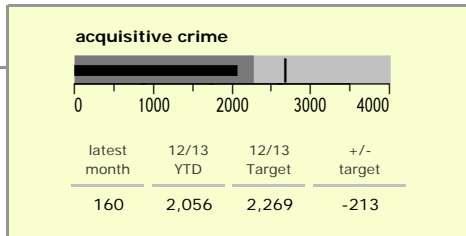

North West Leicestershire District : crime reduction dashboard 2012/13 : January 2013

national indicators

NI15 : serious violent crime	0.21
NI20 : assault with less serious injury	3.66
NI16 : serious acquisitive crime	9.54

(Rate per 1,000 population)

top 10 high crime areas

	recorded offences 12/13 YTD
Coalville Centre	330
Castle Donington West & Donington Park	235
Diseworth, Belton & Gracedieu	153
Snibston East	150
Castle Donington North East & Hemmington	147
Greenhill Centre	135
Ashby Castle North	124
Ashby Holywell West	107
Ibstock Centre	97
Measham Centre	97