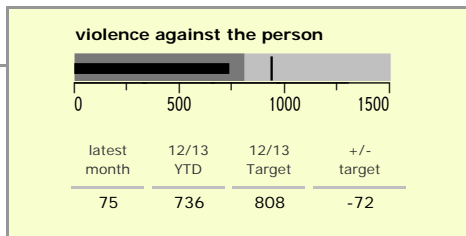

North West Leicestershire District : crime reduction dashboard 2012/13 : January 2013

national indicators

NI15 : serious violent crime	0.21
NI20 : assault with less serious injury	3.66
NI16 : serious acquisitive crime	9.54

(Rate per 1,000 population)

top 10 high crime areas

	recorded offences 12/13 YTD
Coalville Centre	330
Castle Donington West & Donington Park	235
Diseworth, Belton & Gracedieu	153
Snibston East	150
Castle Donington North East & Hemmington	147
Greenhill Centre	135
Ashby Castle North	124
Ashby Holywell West	107
Ibstock Centre	97
Measham Centre	97