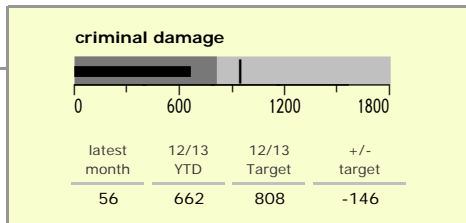

North West Leicestershire District : crime reduction dashboard 2012/13 : January 2013

national indicators

NI15 : serious violent crime	0.21
NI20 : assault with less serious injury	3.66
NI16 : serious acquisitive crime	9.54

(Rate per 1,000 population)

top 10 high crime areas

	recorded offences 12/13 YTD
Coalville Centre	330
Castle Donington West & Donington Park	235
Diseworth, Belton & Gracedieu	153
Snibston East	150
Castle Donington North East & Hemmington	147
Greenhill Centre	135
Ashby Castle North	124
Ashby Holywell West	107
Ibstock Centre	97
Measham Centre	97