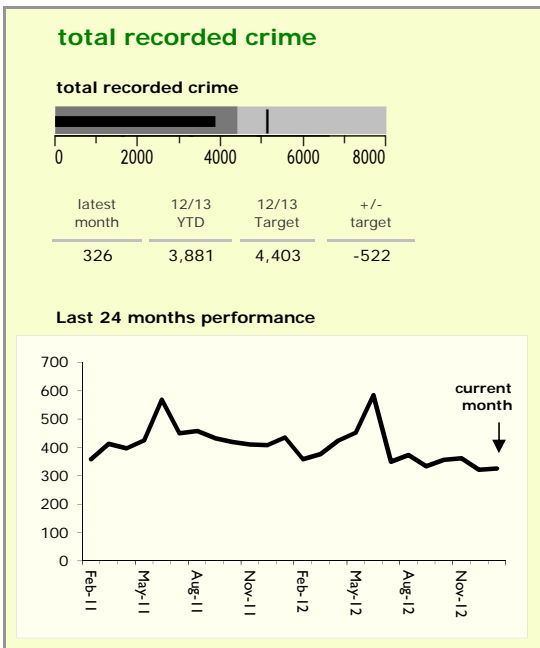

North West Leicestershire District : crime reduction dashboard 2012/13 : January 2013

national indicators

NI15 : serious violent crime	0.21
NI20 : assault with less serious injury	3.66
NI16 : serious acquisitive crime	9.54

(Rate per 1,000 population)

top 10 high crime areas

	recorded offences 12/13 YTD
Coalville Centre	330
Castle Donington West & Donington Park	235
Diseworth, Belton & Gracedieu	153
Snibston East	150
Castle Donington North East & Hemmington	147
Greenhill Centre	135
Ashby Castle North	124
Ashby Holywell West	107
Ibstock Centre	97
Measham Centre	97

key

- over target by 25% or less
- more than 25% over target