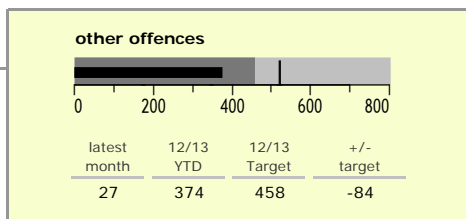

North West Leicestershire District : crime reduction dashboard 2012/13 : January 2013

national indicators

NI15 : serious violent crime	0.21
NI20 : assault with less serious injury	3.66
NI16 : serious acquisitive crime	9.54

(Rate per 1,000 population)

top 10 high crime areas

	recorded offences 12/13 YTD
Coalville Centre	330
Castle Donington West & Donington Park	235
Diseworth, Belton & Gracedieu	153
Snibston East	150
Castle Donington North East & Hemmington	147
Greenhill Centre	135
Ashby Castle North	124
Ashby Holywell West	107
Ibstock Centre	97
Measham Centre	97