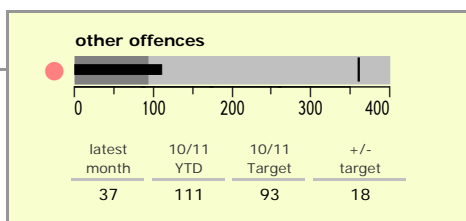

Harborough District : crime reduction dashboard 2010/11 : June 2010

national indicators

NI15 : serious violent crime	0.2
NI20 : assault with less serious injury	2.0
NI16 : serious acquisitive crime	7.4

(Rate per 1,000 population)

top 10 high crime areas

	recorded offences 10/11 YTD
Little Bowden South	47
Lutterworth Centre & East	33
Market Harborough Coventry Road	31
Tilton, Hungarton & Tugby	26
Market Harborough Centre	26
Hallaton, Great Easton & Medbourne	24
Ullesthorpe & Magna Park	22
Foxton, Saddington & Theddingworth	19
Lutterworth North	18
Great Bowden	18