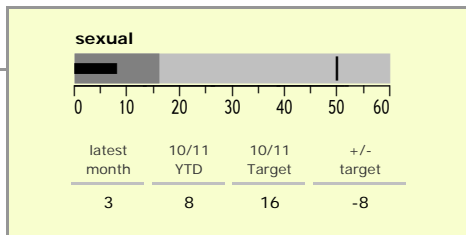

Harborough District : crime reduction dashboard 2010/11 : June 2010

national indicators

NI15 : serious violent crime	0.2
NI20 : assault with less serious injury	2.0
NI16 : serious acquisitive crime	7.4

(Rate per 1,000 population)

top 10 high crime areas

	recorded offences 10/11 YTD
Little Bowden South	47
Lutterworth Centre & East	33
Market Harborough Coventry Road	31
Tilton, Hungarton & Tugby	26
Market Harborough Centre	26
Hallaton, Great Easton & Medbourne	24
Ullesthorpe & Magna Park	22
Foxton, Saddington & Theddingworth	19
Lutterworth North	18
Great Bowden	18