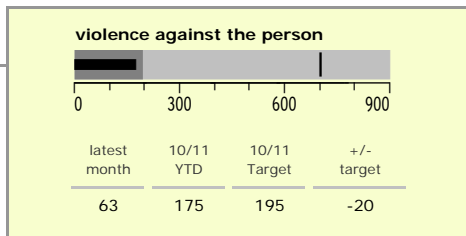

Harborough District : crime reduction dashboard 2010/11 : June 2010

national indicators

NI15 : serious violent crime	0.2
NI20 : assault with less serious injury	2.0
NI16 : serious acquisitive crime	7.4

(Rate per 1,000 population)

top 10 high crime areas

	recorded offences 10/11 YTD
Little Bowden South	47
Lutterworth Centre & East	33
Market Harborough Coventry Road	31
Tilton, Hungarton & Tugby	26
Market Harborough Centre	26
Hallaton, Great Easton & Medbourne	24
Ullesthorpe & Magna Park	22
Foxton, Saddington & Theddingworth	19
Lutterworth North	18
Great Bowden	18