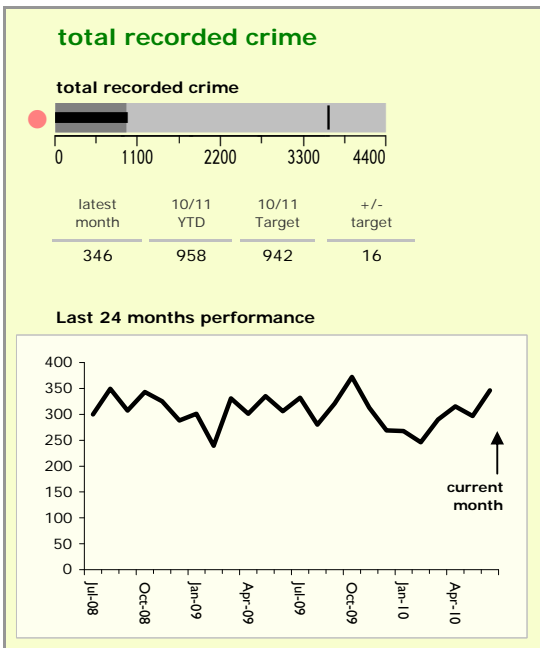

Harborough District : crime reduction dashboard 2010/11 : June 2010

national indicators

NI15 : serious violent crime	0.2
NI20 : assault with less serious injury	2.0
NI16 : serious acquisitive crime	7.4

(Rate per 1,000 population)

top 10 high crime areas

	recorded offences 10/11 YTD
Little Bowden South	47
Lutterworth Centre & East	33
Market Harborough Coventry Road	31
Tilton, Hungarton & Tugby	26
Market Harborough Centre	26
Hallaton, Great Easton & Medbourne	24
Ullesthorpe & Magna Park	22
Foxton, Saddington & Theddingworth	19
Lutterworth North	18
Great Bowden	18

key

- over target by 25% or less
- more than 25% over target