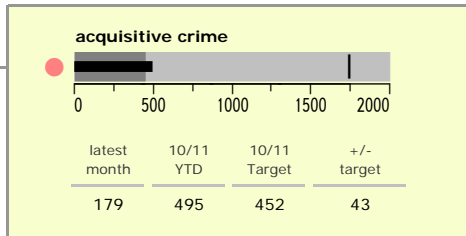

Harborough District : crime reduction dashboard 2010/11 : June 2010

national indicators

NI15 : serious violent crime	0.2
NI20 : assault with less serious injury	2.0
NI16 : serious acquisitive crime	7.4

(Rate per 1,000 population)

top 10 high crime areas

	recorded offences 10/11 YTD
Little Bowden South	47
Lutterworth Centre & East	33
Market Harborough Coventry Road	31
Tilton, Hungarton & Tugby	26
Market Harborough Centre	26
Hallaton, Great Easton & Medbourne	24
Ullesthorpe & Magna Park	22
Foxton, Saddington & Theddingworth	19
Lutterworth North	18
Great Bowden	18