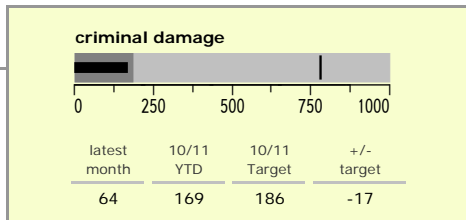

Harborough District : crime reduction dashboard 2010/11 : June 2010

national indicators

NI15 : serious violent crime	0.2
NI20 : assault with less serious injury	2.0
NI16 : serious acquisitive crime	7.4

(Rate per 1,000 population)

top 10 high crime areas

	recorded offences 10/11 YTD
Little Bowden South	47
Lutterworth Centre & East	33
Market Harborough Coventry Road	31
Tilton, Hungarton & Tugby	26
Market Harborough Centre	26
Hallaton, Great Easton & Medbourne	24
Ullesthorpe & Magna Park	22
Foxton, Saddington & Theddingworth	19
Lutterworth North	18
Great Bowden	18