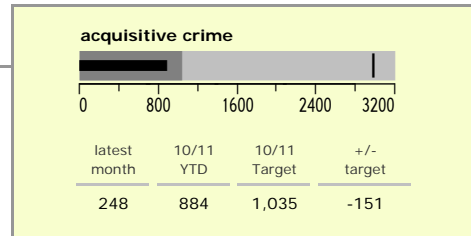

Blaby District : crime reduction dashboard 2010/11 : July 2010

national indicators

NI15 : serious violent crime	0.10
NI20 : assault with less serious injury	2.87
NI16 : serious acquisitive crime	10.78

(Rate per 1,000 population)

top 10 high crime areas

	recorded offences 10/11 YTD
Fosse Park	182
● Enderby North & Grove Park	81
● Glenfield West	76
Blaby North	65
Leicester Forest East - M1 Services	63
● Narborough Road South	54
● Blaby Centre	51
Braunstone Town Woodland Drive	50
Thorpe Astley & Meridian Business	43
● Glen Parva West	43