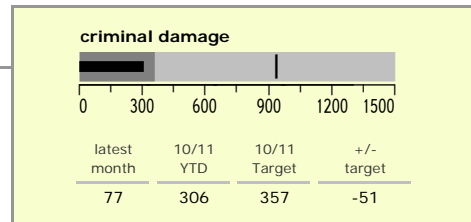

Blaby District : crime reduction dashboard 2010/11 : July 2010

national indicators

NI15 : serious violent crime	0.10
NI20 : assault with less serious injury	2.87
NI16 : serious acquisitive crime	10.78

(Rate per 1,000 population)

top 10 high crime areas

	recorded offences 10/11 YTD
Fosse Park	182
● Enderby North & Grove Park	81
● Glenfield West	76
Blaby North	65
Leicester Forest East - M1 Services	63
● Narborough Road South	54
● Blaby Centre	51
Braunstone Town Woodland Drive	50
Thorpe Astley & Meridian Business	43
● Glen Parva West	43