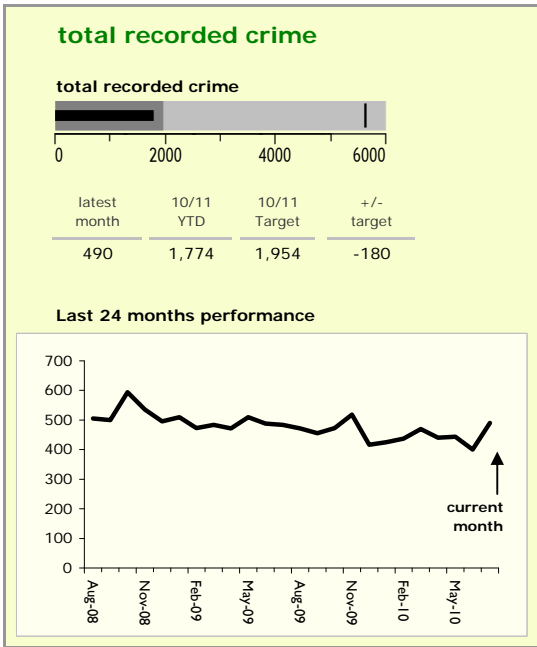

Blaby District : crime reduction dashboard 2010/11 : July 2010

national indicators

NI15 : serious violent crime	0.10
NI20 : assault with less serious injury	2.87
NI16 : serious acquisitive crime	10.78

(Rate per 1,000 population)

top 10 high crime areas

	recorded offences 10/11 YTD
Fosse Park	182
● Enderby North & Grove Park	81
● Glenfield West	76
Blaby North	65
Leicester Forest East - M1 Services	63
● Narborough Road South	54
● Blaby Centre	51
Braunstone Town Woodland Drive	50
Thorpe Astley & Meridian Business	43
● Glen Parva West	43

key
● over target by 25% or less
● more than 25% over target