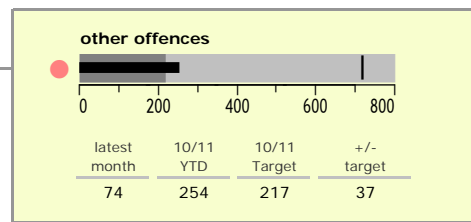

Blaby District : crime reduction dashboard 2010/11 : July 2010

national indicators

NI15 : serious violent crime	0.10
NI20 : assault with less serious injury	2.87
NI16 : serious acquisitive crime	10.78

(Rate per 1,000 population)

top 10 high crime areas

	recorded offences 10/11 YTD
Fosse Park	182
● Enderby North & Grove Park	81
● Glenfield West	76
Blaby North	65
Leicester Forest East - M1 Services	63
● Narborough Road South	54
● Blaby Centre	51
Braunstone Town Woodland Drive	50
Thorpe Astley & Meridian Business	43
● Glen Parva West	43