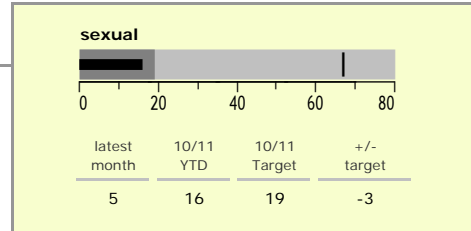

key
● over target by 25% or less
● more than 25% over target