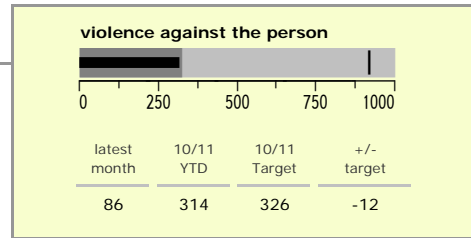

key
● over target by 25% or less
● more than 25% over target