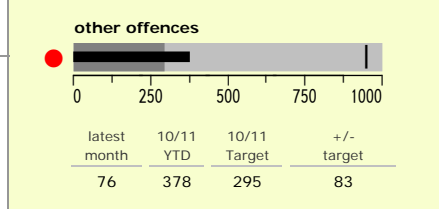

Charnwood Borough : crime reduction dashboard 2010/11 : July 2010

national indicators

NI15 : serious violent crime	0.22
NI20 : assault with less serious injury	5.11
NI16 : serious acquisitive crime	10.72

(Rate per 1,000 population)

top 10 high crime areas

	recorded offences 10/11 YTD
Loughborough Centre West	349
Loughborough Bell Foundry	160
Loughborough Centre South	125
Loughborough Toothill Road	119
Loughborough Canal South	113
Loughborough Woodthorpe	90
Loughborough Ashby East	84
Thurmaston North West	83
Loughborough Derby Road East	80
Thurmaston North East	67