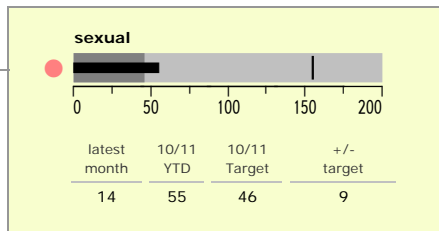

Charnwood Borough : crime reduction dashboard 2010/11 : July 2010

national indicators

NI15 : serious violent crime	0.22
NI20 : assault with less serious injury	5.11
NI16 : serious acquisitive crime	10.72

(Rate per 1,000 population)

top 10 high crime areas

	recorded offences 10/11 YTD
Loughborough Centre West	349
Loughborough Bell Foundry	160
Loughborough Centre South	125
Loughborough Toothill Road	119
Loughborough Canal South	113
Loughborough Woodthorpe	90
Loughborough Ashby East	84
Thurmaston North West	83
Loughborough Derby Road East	80
Thurmaston North East	67