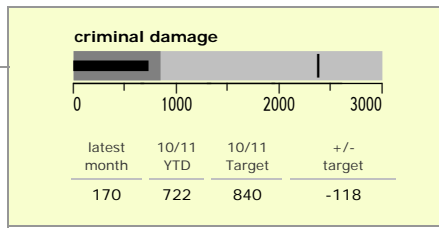

Charnwood Borough : crime reduction dashboard 2010/11 : July 2010

national indicators

NI15 : serious violent crime	0.22
NI20 : assault with less serious injury	5.11
NI16 : serious acquisitive crime	10.72

(Rate per 1,000 population)

top 10 high crime areas

	recorded offences 10/11 YTD
Loughborough Centre West	349
Loughborough Bell Foundry	160
Loughborough Centre South	125
Loughborough Toothill Road	119
Loughborough Canal South	113
Loughborough Woodthorpe	90
Loughborough Ashby East	84
Thurmaston North West	83
Loughborough Derby Road East	80
Thurmaston North East	67