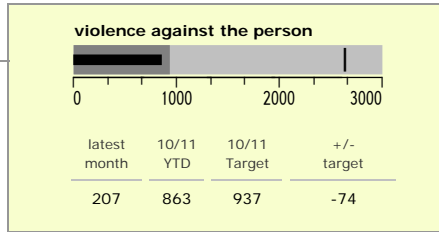

Charnwood Borough : crime reduction dashboard 2010/11 : July 2010

national indicators

NI15 : serious violent crime	0.22
NI20 : assault with less serious injury	5.11
NI16 : serious acquisitive crime	10.72

(Rate per 1,000 population)

top 10 high crime areas

	recorded offences 10/11 YTD
Loughborough Centre West	349
Loughborough Bell Foundry	160
Loughborough Centre South	125
Loughborough Toothill Road	119
Loughborough Canal South	113
Loughborough Woodthorpe	90
Loughborough Ashby East	84
Thurmaston North West	83
Loughborough Derby Road East	80
Thurmaston North East	67