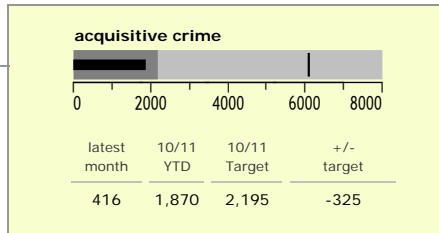

Charnwood Borough : crime reduction dashboard 2010/11 : July 2010

national indicators

NI15 : serious violent crime	0.22
NI20 : assault with less serious injury	5.11
NI16 : serious acquisitive crime	10.72

(Rate per 1,000 population)

top 10 high crime areas

	recorded offences 10/11 YTD
Loughborough Centre West	349
Loughborough Bell Foundry	160
Loughborough Centre South	125
Loughborough Toothill Road	119
Loughborough Canal South	113
Loughborough Woodthorpe	90
Loughborough Ashby East	84
Thurmaston North West	83
Loughborough Derby Road East	80
Thurmaston North East	67