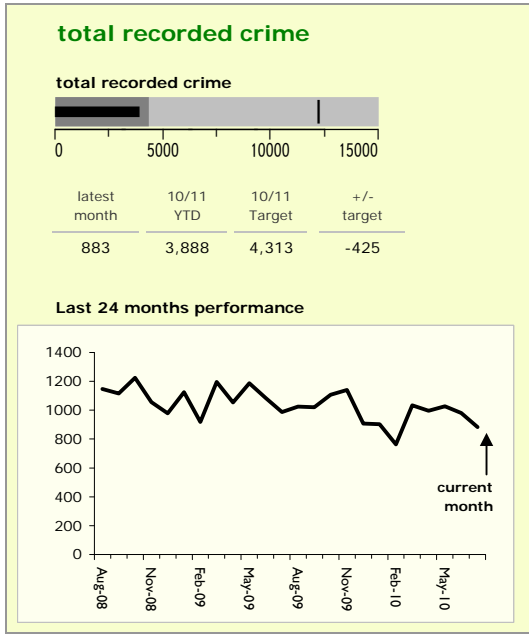

Charnwood Borough : crime reduction dashboard 2010/11 : July 2010

national indicators

NI15 : serious violent crime	0.22
NI20 : assault with less serious injury	5.11
NI16 : serious acquisitive crime	10.72

(Rate per 1,000 population)

top 10 high crime areas

	recorded offences 10/11 YTD
Loughborough Centre West	349
Loughborough Bell Foundry	160
Loughborough Centre South	125
Loughborough Toothill Road	119
Loughborough Canal South	113
Loughborough Woodthorpe	90
Loughborough Ashby East	84
Thurmaston North West	83
Loughborough Derby Road East	80
Thurmaston North East	67

key

- over target by 25% or less
- more than 25% over target