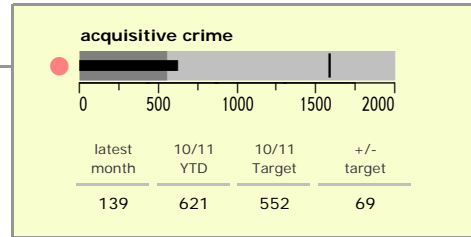

Harborough District : crime reduction dashboard 2010/11 : July 2010

national indicators

NI15 : serious violent crime	0.15
NI20 : assault with less serious injury	2.55
NI16 : serious acquisitive crime	6.96

(Rate per 1,000 population)

top 10 high crime areas

	recorded offences 10/11 YTD
● Little Bowden South	96
Lutterworth Centre & East	79
Market Harborough Coventry Road	74
● Misterton, Gilmorton & Swinford	46
Market Harborough Centre	44
● Mkt Harborough East & Welland Ind. Est	43
● Hallaton, Great Easton & Medbourne	43
Ullesthorpe & Magna Park	43
● Great Bowden	38
● Tilton, Hungarton & Tugby	38