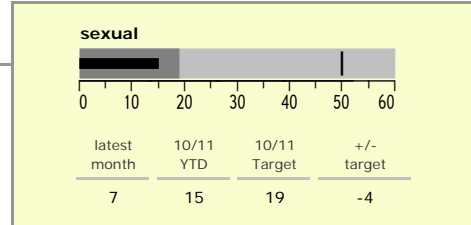

Harborough District : crime reduction dashboard 2010/11 : July 2010

national indicators

NI15 : serious violent crime	0.15
NI20 : assault with less serious injury	2.55
NI16 : serious acquisitive crime	6.96

(Rate per 1,000 population)

top 10 high crime areas

	recorded offences 10/11 YTD
● Little Bowden South	96
Lutterworth Centre & East	79
Market Harborough Coventry Road	74
● Misterton, Gilmorton & Swinford	46
Market Harborough Centre	44
● Mkt Harborough East & Welland Ind. Est	43
● Hallaton, Great Easton & Medbourne	43
Ullesthorpe & Magna Park	43
● Great Bowden	38
● Tilton, Hungarton & Tugby	38