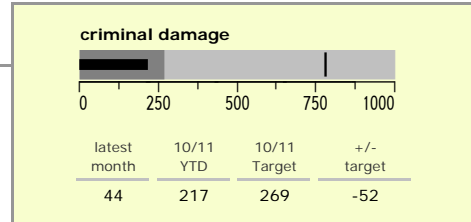

Harborough District : crime reduction dashboard 2010/11 : July 2010

national indicators

NI15 : serious violent crime	0.15
NI20 : assault with less serious injury	2.55
NI16 : serious acquisitive crime	6.96

(Rate per 1,000 population)

top 10 high crime areas

	recorded offences 10/11 YTD
● Little Bowden South	96
Lutterworth Centre & East	79
Market Harborough Coventry Road	74
● Misterton, Gilmorton & Swinford	46
Market Harborough Centre	44
● Mkt Harborough East & Welland Ind. Est	43
● Hallaton, Great Easton & Medbourne	43
Ullesthorpe & Magna Park	43
● Great Bowden	38
● Tilton, Hungarton & Tugby	38