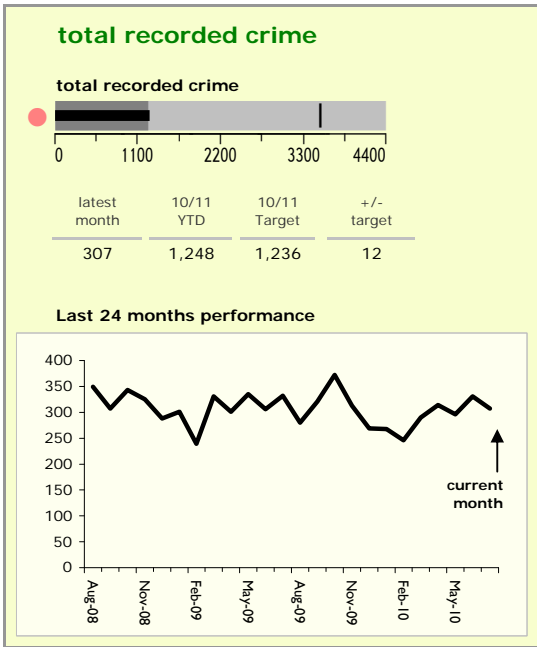

Harborough District : crime reduction dashboard 2010/11 : July 2010

national indicators

NI15 : serious violent crime	0.15
NI20 : assault with less serious injury	2.55
NI16 : serious acquisitive crime	6.96

(Rate per 1,000 population)

top 10 high crime areas

	recorded offences 10/11 YTD
● Little Bowden South	96
Lutterworth Centre & East	79
Market Harborough Coventry Road	74
● Misterton, Gilmorton & Swinford	46
Market Harborough Centre	44
● Mkt Harborough East & Welland Ind. Est	43
● Hallaton, Great Easton & Medbourne	43
Ullesthorpe & Magna Park	43
● Great Bowden	38
● Tilton, Hungarton & Tugby	38

key

- over target by 25% or less
- more than 25% over target