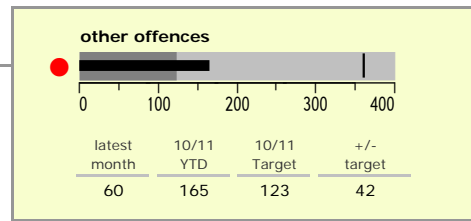

Harborough District : crime reduction dashboard 2010/11 : July 2010

national indicators

NI15 : serious violent crime	0.15
NI20 : assault with less serious injury	2.55
NI16 : serious acquisitive crime	6.96

(Rate per 1,000 population)

top 10 high crime areas

	recorded offences 10/11 YTD
● Little Bowden South	96
Lutterworth Centre & East	79
Market Harborough Coventry Road	74
● Misterton, Gilmorton & Swinford	46
Market Harborough Centre	44
● Mkt Harborough East & Welland Ind. Est	43
● Hallaton, Great Easton & Medbourne	43
Ullesthorpe & Magna Park	43
● Great Bowden	38
● Tilton, Hungarton & Tugby	38