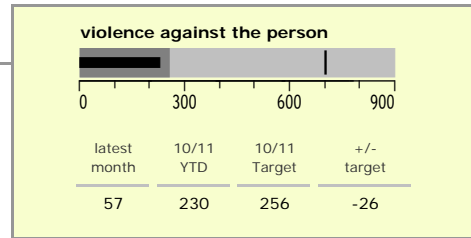

Harborough District : crime reduction dashboard 2010/11 : July 2010

national indicators

NI15 : serious violent crime	0.15
NI20 : assault with less serious injury	2.55
NI16 : serious acquisitive crime	6.96

(Rate per 1,000 population)

top 10 high crime areas

	recorded offences 10/11 YTD
● Little Bowden South	96
Lutterworth Centre & East	79
Market Harborough Coventry Road	74
● Misterton, Gilmorton & Swinford	46
Market Harborough Centre	44
● Mkt Harborough East & Welland Ind. Est	43
● Hallaton, Great Easton & Medbourne	43
Ullesthorpe & Magna Park	43
● Great Bowden	38
● Tilton, Hungarton & Tugby	38