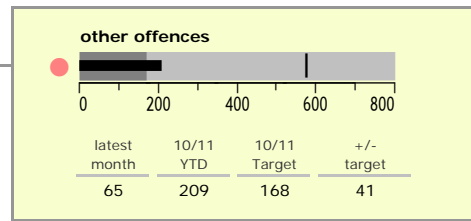

Hinckley and Bosworth Borough : crime reduction dashboard 2010/11 : July 2010

national indicators

● NI15 : serious violent crime	0.23
● NI20 : assault with less serious injury	3.30
● NI16 : serious acquisitive crime	10.54

(Rate per 1,000 population)

top 10 high crime areas

	recorded offences 10/11 YTD
Hinckley Town Centre	275
Dodwells Bridge & H'brook Ind Est	70
● Hinckley Trinity West	69
● Earl Shilton North	67
Hinckley Castle South West	61
● Hinckley Fields	56
● Hinckley Barwell Lane	55
Hinckley Town Centre North	53
Earl Shilton West	50
● Bagworth & Thornton	48