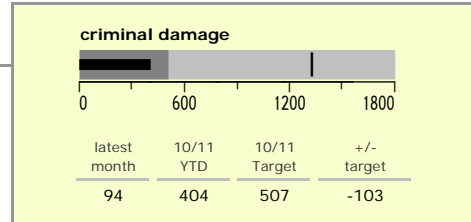

Hinckley and Bosworth Borough : crime reduction dashboard 2010/11 : July 2010

national indicators

● NI15 : serious violent crime	0.23
● NI20 : assault with less serious injury	3.30
● NI16 : serious acquisitive crime	10.54

(Rate per 1,000 population)

top 10 high crime areas

	recorded offences 10/11 YTD
Hinckley Town Centre	275
Dodwells Bridge & H'brook Ind Est	70
● Hinckley Trinity West	69
● Earl Shilton North	67
Hinckley Castle South West	61
● Hinckley Fields	56
● Hinckley Barwell Lane	55
Hinckley Town Centre North	53
Earl Shilton West	50
● Bagworth & Thornton	48