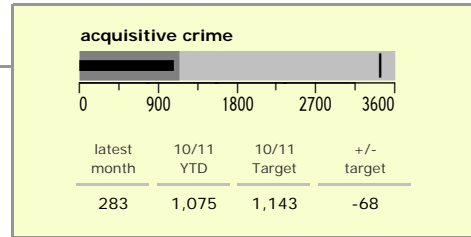

Hinckley and Bosworth Borough : crime reduction dashboard 2010/11 : July 2010

national indicators

● NI15 : serious violent crime	0.23
● NI20 : assault with less serious injury	3.30
● NI16 : serious acquisitive crime	10.54

(Rate per 1,000 population)

top 10 high crime areas

	recorded offences 10/11 YTD
Hinckley Town Centre	275
Dodwells Bridge & H'brook Ind Est	70
● Hinckley Trinity West	69
● Earl Shilton North	67
Hinckley Castle South West	61
● Hinckley Fields	56
● Hinckley Barwell Lane	55
Hinckley Town Centre North	53
Earl Shilton West	50
● Bagworth & Thornton	48