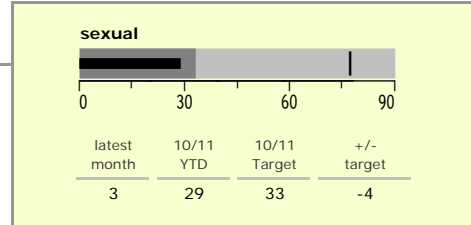

Hinckley and Bosworth Borough : crime reduction dashboard 2010/11 : July 2010

national indicators

● NI15 : serious violent crime	0.23
● NI20 : assault with less serious injury	3.30
● NI16 : serious acquisitive crime	10.54

(Rate per 1,000 population)

top 10 high crime areas

	recorded offences 10/11 YTD
Hinckley Town Centre	275
Dodwells Bridge & H'brook Ind Est	70
● Hinckley Trinity West	69
● Earl Shilton North	67
Hinckley Castle South West	61
● Hinckley Fields	56
● Hinckley Barwell Lane	55
Hinckley Town Centre North	53
Earl Shilton West	50
● Bagworth & Thornton	48