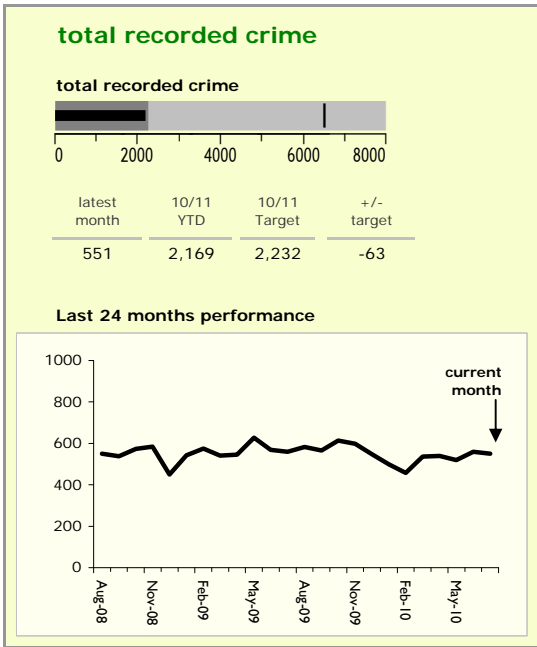

Hinckley and Bosworth Borough : crime reduction dashboard 2010/11 : July 2010

national indicators

● NI15 : serious violent crime	0.23
● NI20 : assault with less serious injury	3.30
● NI16 : serious acquisitive crime	10.54

(Rate per 1,000 population)

top 10 high crime areas

	recorded offences 10/11 YTD
Hinckley Town Centre	275
Dodwells Bridge & H'brook Ind Est	70
● Hinckley Trinity West	69
● Earl Shilton North	67
Hinckley Castle South West	61
● Hinckley Fields	56
● Hinckley Barwell Lane	55
Hinckley Town Centre North	53
Earl Shilton West	50
● Bagworth & Thornton	48

key

- over target by 25% or less
- more than 25% over target