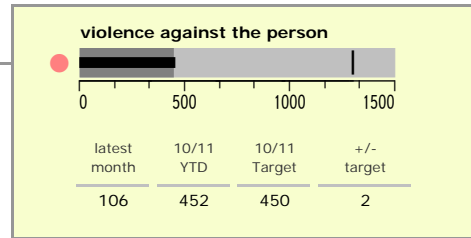

Hinckley and Bosworth Borough : crime reduction dashboard 2010/11 : July 2010

national indicators

● NI15 : serious violent crime	0.23
● NI20 : assault with less serious injury	3.30
● NI16 : serious acquisitive crime	10.54

(Rate per 1,000 population)

top 10 high crime areas

	recorded offences 10/11 YTD
Hinckley Town Centre	275
Dodwells Bridge & H'brook Ind Est	70
● Hinckley Trinity West	69
● Earl Shilton North	67
Hinckley Castle South West	61
● Hinckley Fields	56
● Hinckley Barwell Lane	55
Hinckley Town Centre North	53
Earl Shilton West	50
● Bagworth & Thornton	48