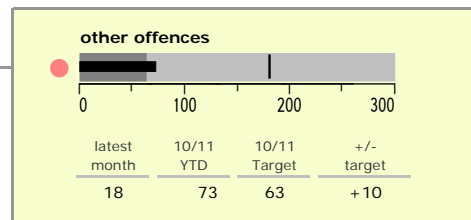

key

- over target by 25% or less
- more than 25% over target