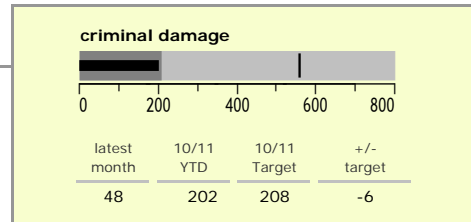

key

- over target by 25% or less
- more than 25% over target