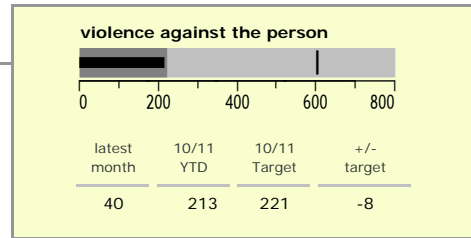

key

- over target by 25% or less
- more than 25% over target