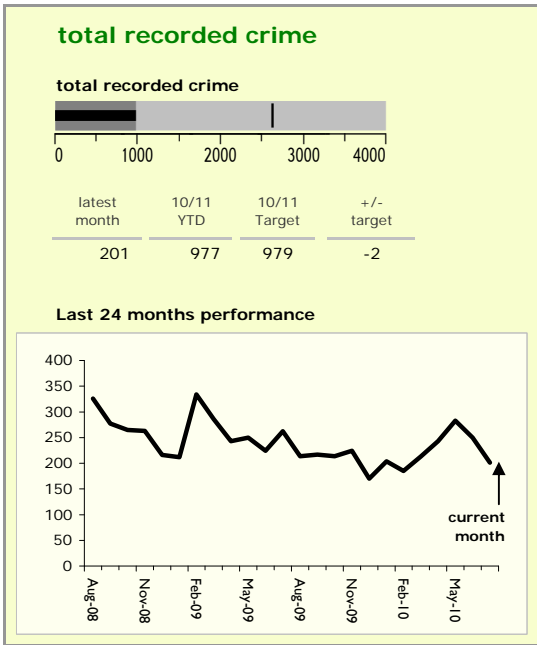

# Melton Borough : crime reduction dashboard 2010/11 : July 2010

### national indicators

NI15 : serious violent crime	0.24
NI20 : assault with less serious injury	3.96
NI16 : serious acquisitive crime	8.29

(Rate per 1,000 population)