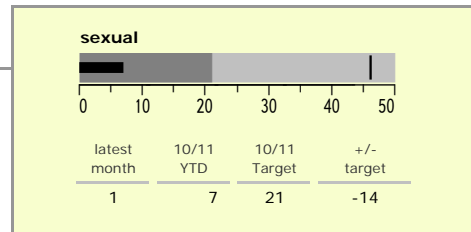

key

- over target by 25% or less
- more than 25% over target