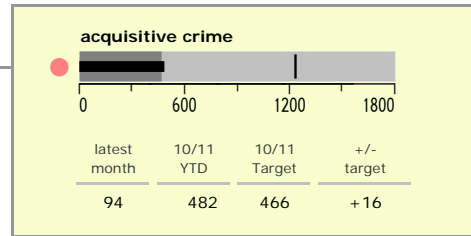

# Melton Borough : crime reduction dashboard 2010/11 : July 2010

### national indicators

NI15 : serious violent crime	0.24
NI20 : assault with less serious injury	3.96
NI16 : serious acquisitive crime	8.29

(Rate per 1,000 population)

### top 10 high crime areas

Area	recorded offences 10/11 YTD
Melton Craven West	159
Melton Dorian North	68
Melton Egerton East	61
Melton Sysonby South	56
Melton Warwick East	52
Melton Warwick West	51
Melton Newport West	44
Waltham-on-the-Wolds & Scaford	40
Melton Newport South	36
Greater Frisby-on-the-Wreake	33