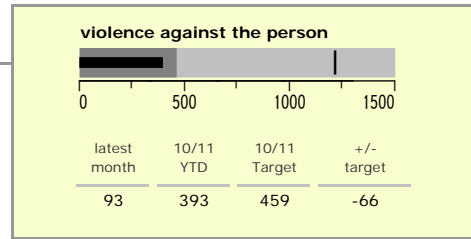

key

- over target by 25% or less
- more than 25% over target