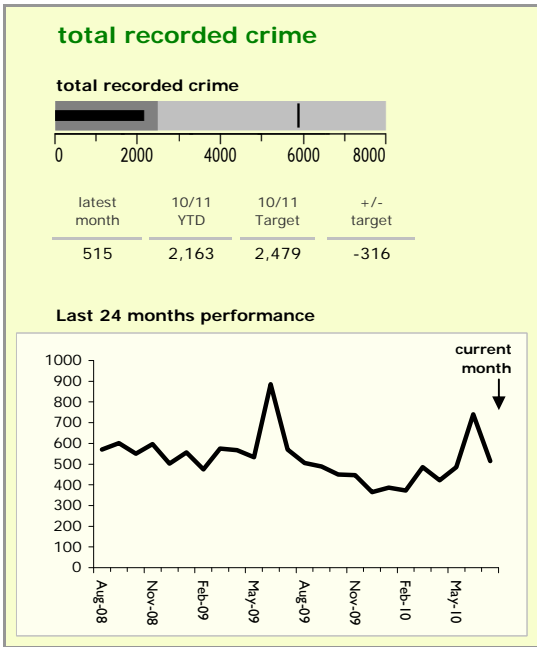

# North West Leicestershire District : crime reduction dashboard 2010/11 : July 2010

### national indicators

NI15 : serious violent crime	0.20
NI20 : assault with less serious injury	4.68
NI16 : serious acquisitive crime	11.91

(Rate per 1,000 population)

### top 10 high crime areas

Area	recorded offences 10/11 YTD
Coalville Centre	214
Castle Donington NE & Hemmington	148
Castle Donington & Donington Park	133
Measham Centre	78
Bardon	68
Ashby Ivanhoe East	66
Castle Donington South	66
Coalville Stephenson Way	58
Greenhill Centre	57
Ashby Holywell East	55