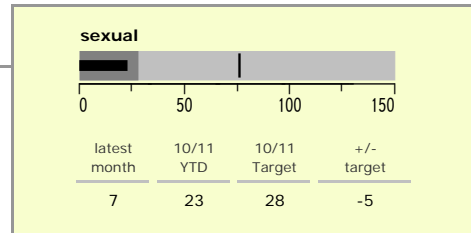

key

- over target by 25% or less
- more than 25% over target