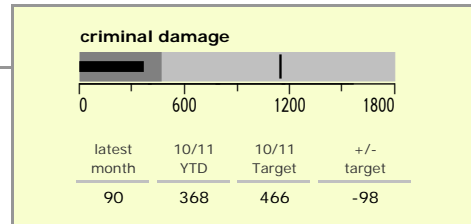

key

- over target by 25% or less
- more than 25% over target