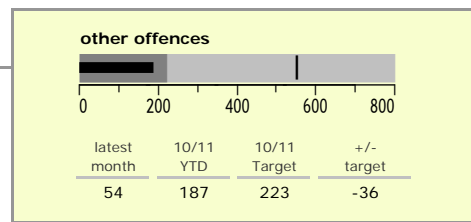

key

- over target by 25% or less
- more than 25% over target