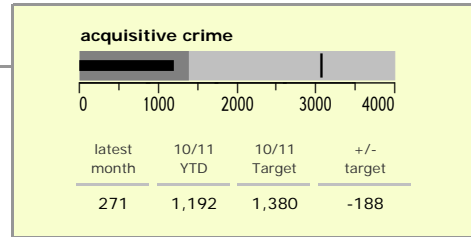

key

- over target by 25% or less
- more than 25% over target