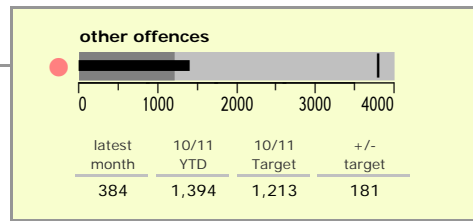

Leicestershire County : crime reduction dashboard 2010/11 : July 2010

national indicators

NI15 : serious violent crime	0.19
NI20 : assault with less serious injury	3.88
NI16 : serious acquisitive crime	9.92

(Rate per 1,000 population)

top 10 high crime areas

	recorded offences 10/11 YTD
Loughborough Centre West	349
Hinckley Town Centre	275
Coalville Centre	214
Fosse Park	182
Loughborough Bell Foundry	160
Melton Craven West	159
Guthlaxton College & Police Station	151
Castle Donington NE & Hemmington	148
Castle Donington & Donington Park	133
Loughborough Centre South	125