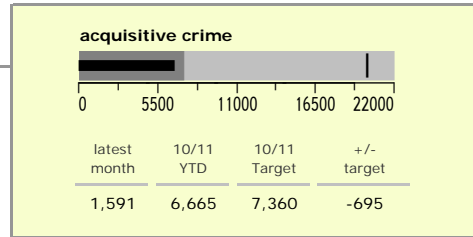

Leicestershire County : crime reduction dashboard 2010/11 : July 2010

national indicators

NI15 : serious violent crime	0.19
NI20 : assault with less serious injury	3.88
NI16 : serious acquisitive crime	9.92

(Rate per 1,000 population)

top 10 high crime areas

	recorded offences 10/11 YTD
Loughborough Centre West	349
Hinckley Town Centre	275
Coalville Centre	214
Fosse Park	182
Loughborough Bell Foundry	160
Melton Craven West	159
Guthlaxton College & Police Station	151
Castle Donington NE & Hemmington	148
Castle Donington & Donington Park	133
Loughborough Centre South	125