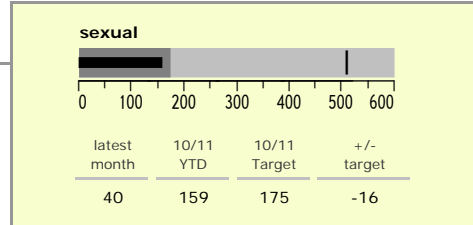

Leicestershire County : crime reduction dashboard 2010/11 : July 2010

national indicators

NI15 : serious violent crime	0.19
NI20 : assault with less serious injury	3.88
NI16 : serious acquisitive crime	9.92

(Rate per 1,000 population)

top 10 high crime areas

	recorded offences 10/11 YTD
Loughborough Centre West	349
Hinckley Town Centre	275
Coalville Centre	214
Fosse Park	182
Loughborough Bell Foundry	160
Melton Craven West	159
Guthlaxton College & Police Station	151
Castle Donington NE & Hemmington	148
Castle Donington & Donington Park	133
Loughborough Centre South	125