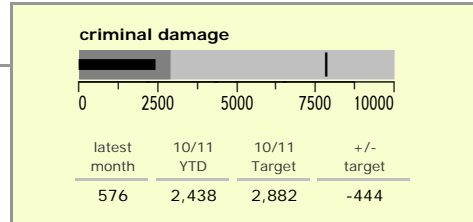

Leicestershire County : crime reduction dashboard 2010/11 : July 2010

national indicators

NI15 : serious violent crime	0.19
NI20 : assault with less serious injury	3.88
NI16 : serious acquisitive crime	9.92

(Rate per 1,000 population)

top 10 high crime areas

	recorded offences 10/11 YTD
Loughborough Centre West	349
Hinckley Town Centre	275
Coalville Centre	214
Fosse Park	182
Loughborough Bell Foundry	160
Melton Craven West	159
Guthlaxton College & Police Station	151
Castle Donington NE & Hemmington	148
Castle Donington & Donington Park	133
Loughborough Centre South	125