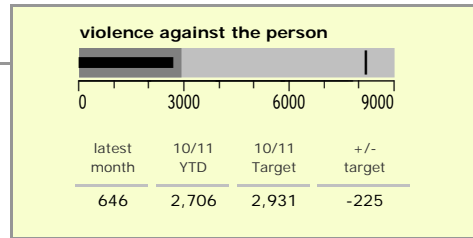

Leicestershire County : crime reduction dashboard 2010/11 : July 2010

national indicators

NI15 : serious violent crime	0.19
NI20 : assault with less serious injury	3.88
NI16 : serious acquisitive crime	9.92

(Rate per 1,000 population)

top 10 high crime areas

	recorded offences 10/11 YTD
Loughborough Centre West	349
Hinckley Town Centre	275
Coalville Centre	214
Fosse Park	182
Loughborough Bell Foundry	160
Melton Craven West	159
Guthlaxton College & Police Station	151
Castle Donington NE & Hemmington	148
Castle Donington & Donington Park	133
Loughborough Centre South	125