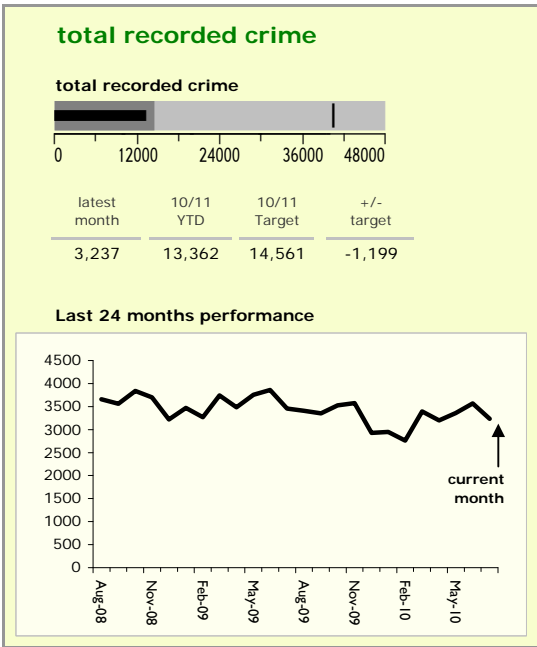

Leicestershire County : crime reduction dashboard 2010/11 : July 2010

national indicators

NI15 : serious violent crime	0.19
NI20 : assault with less serious injury	3.88
NI16 : serious acquisitive crime	9.92

(Rate per 1,000 population)

top 10 high crime areas

	recorded offences 10/11 YTD
Loughborough Centre West	349
Hinckley Town Centre	275
Coalville Centre	214
Fosse Park	182
Loughborough Bell Foundry	160
Melton Craven West	159
Guthlaxton College & Police Station	151
Castle Donington NE & Hemmington	148
Castle Donington & Donington Park	133
Loughborough Centre South	125

key
● over target by 25% or less
● more than 25% over target