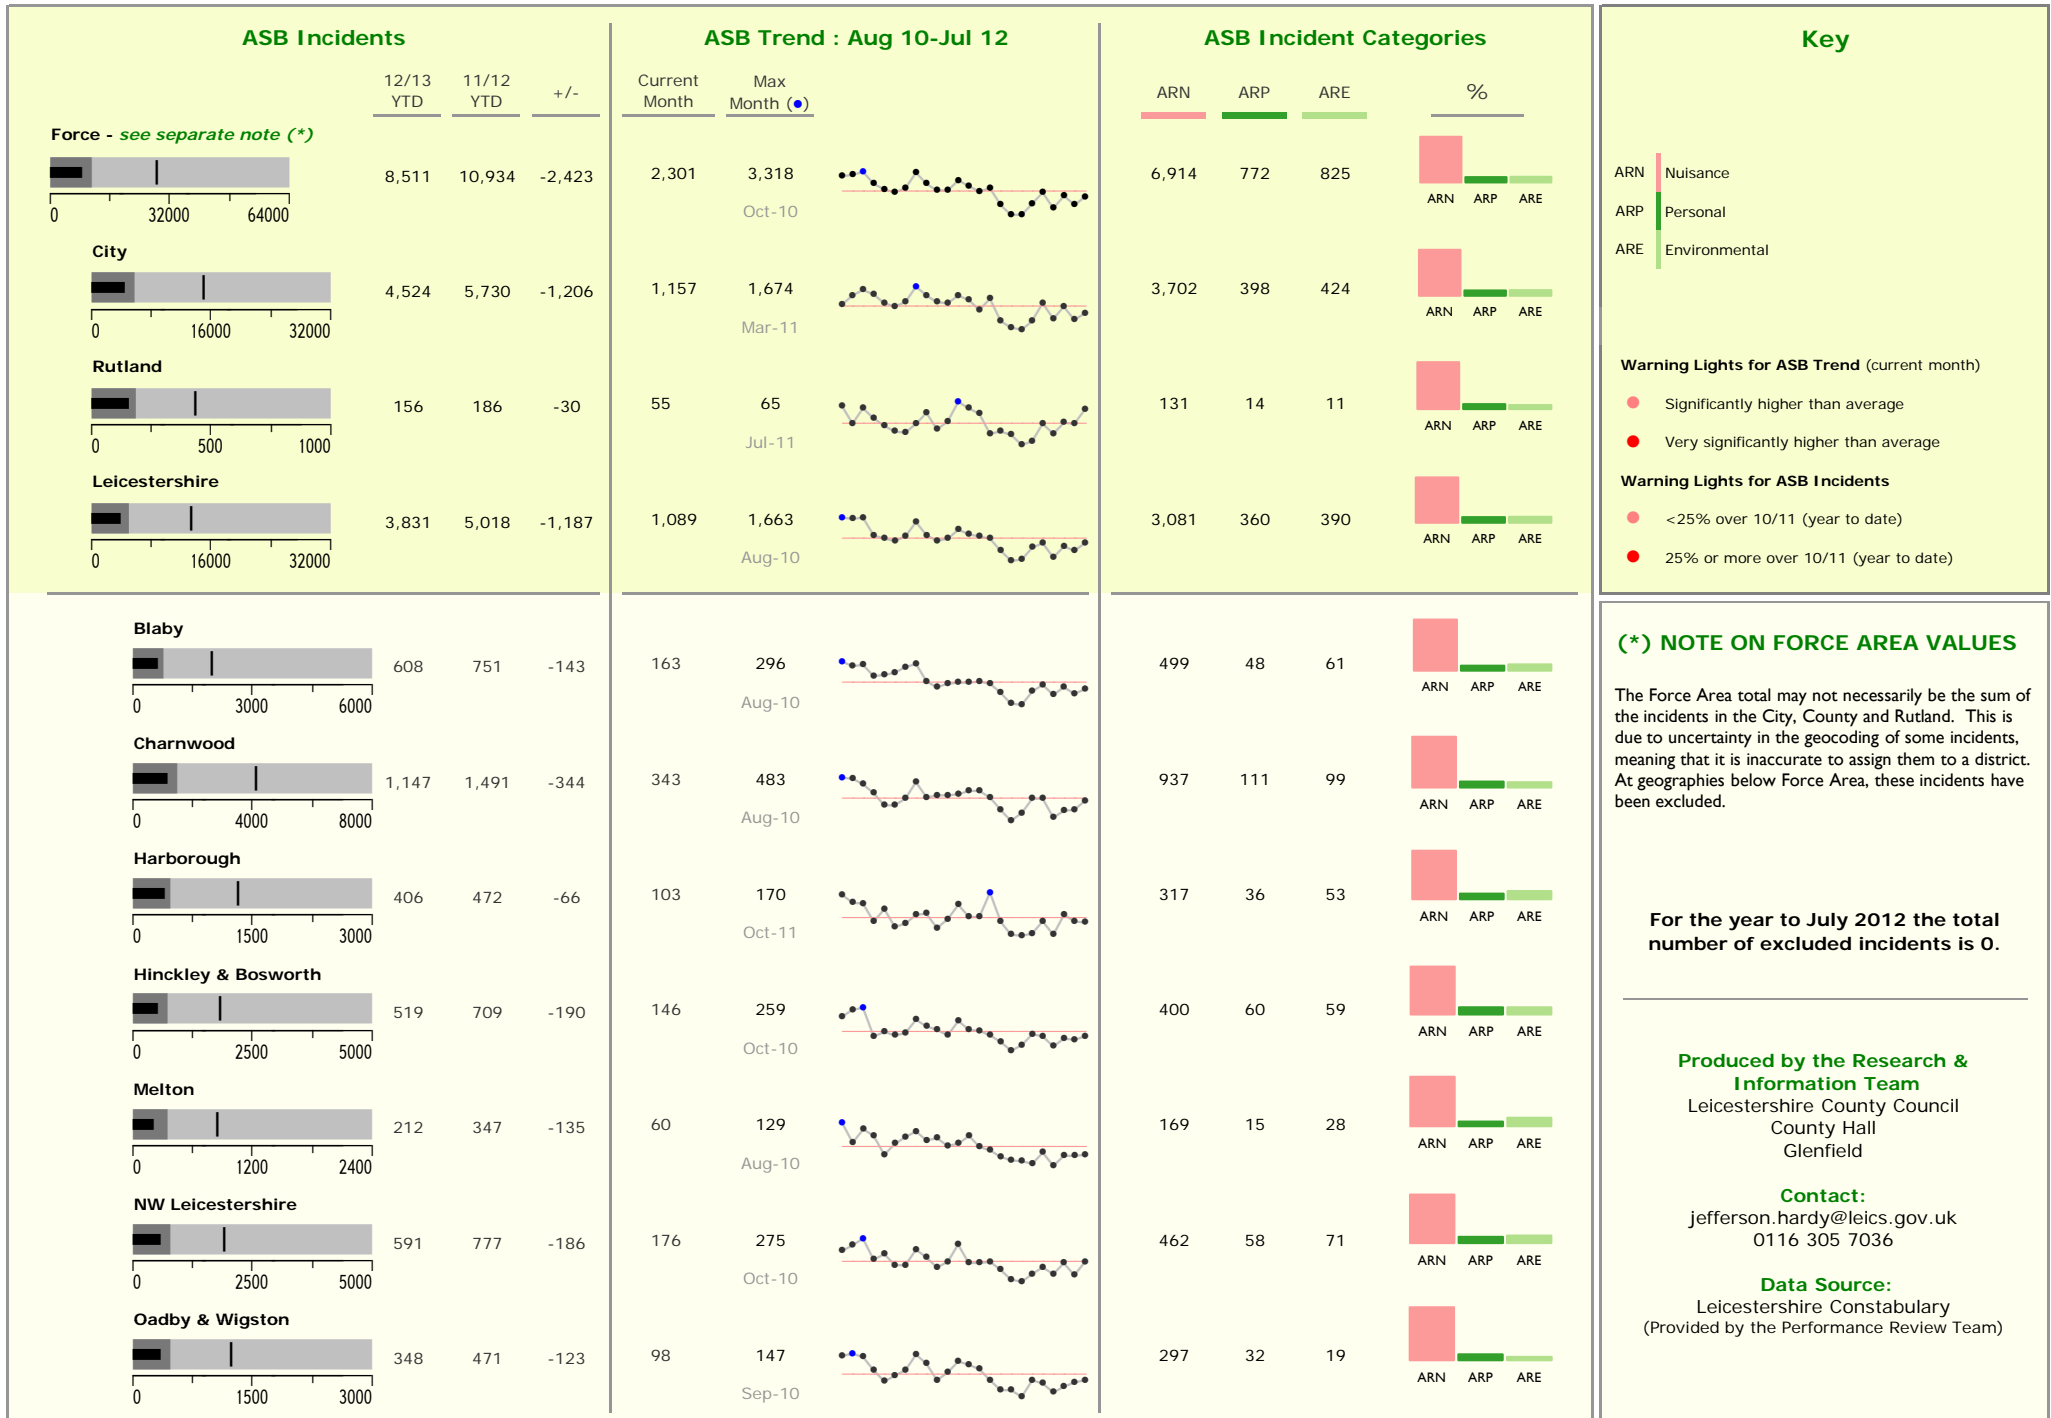

Anti-Social Behaviour Dashboard : July 2012

(*) NOTE ON FORCE AREA VALUES

The Force Area total may not necessarily be the sum of the incidents in the City, County and Rutland. This is due to uncertainty in the geocoding of some incidents, meaning that it is inaccurate to assign them to a district. At geographies below Force Area, these incidents have been excluded.

For the year to July 2012 the total number of excluded incidents is 0.

Produced by the Research & Information Team

Leicestershire County Council
County Hall
Glenfield

Contact:

jefferson.hardy@leics.gov.uk
0116 305 7036

Data Source:

Leicestershire Constabulary
(Provided by the Performance Review Team)