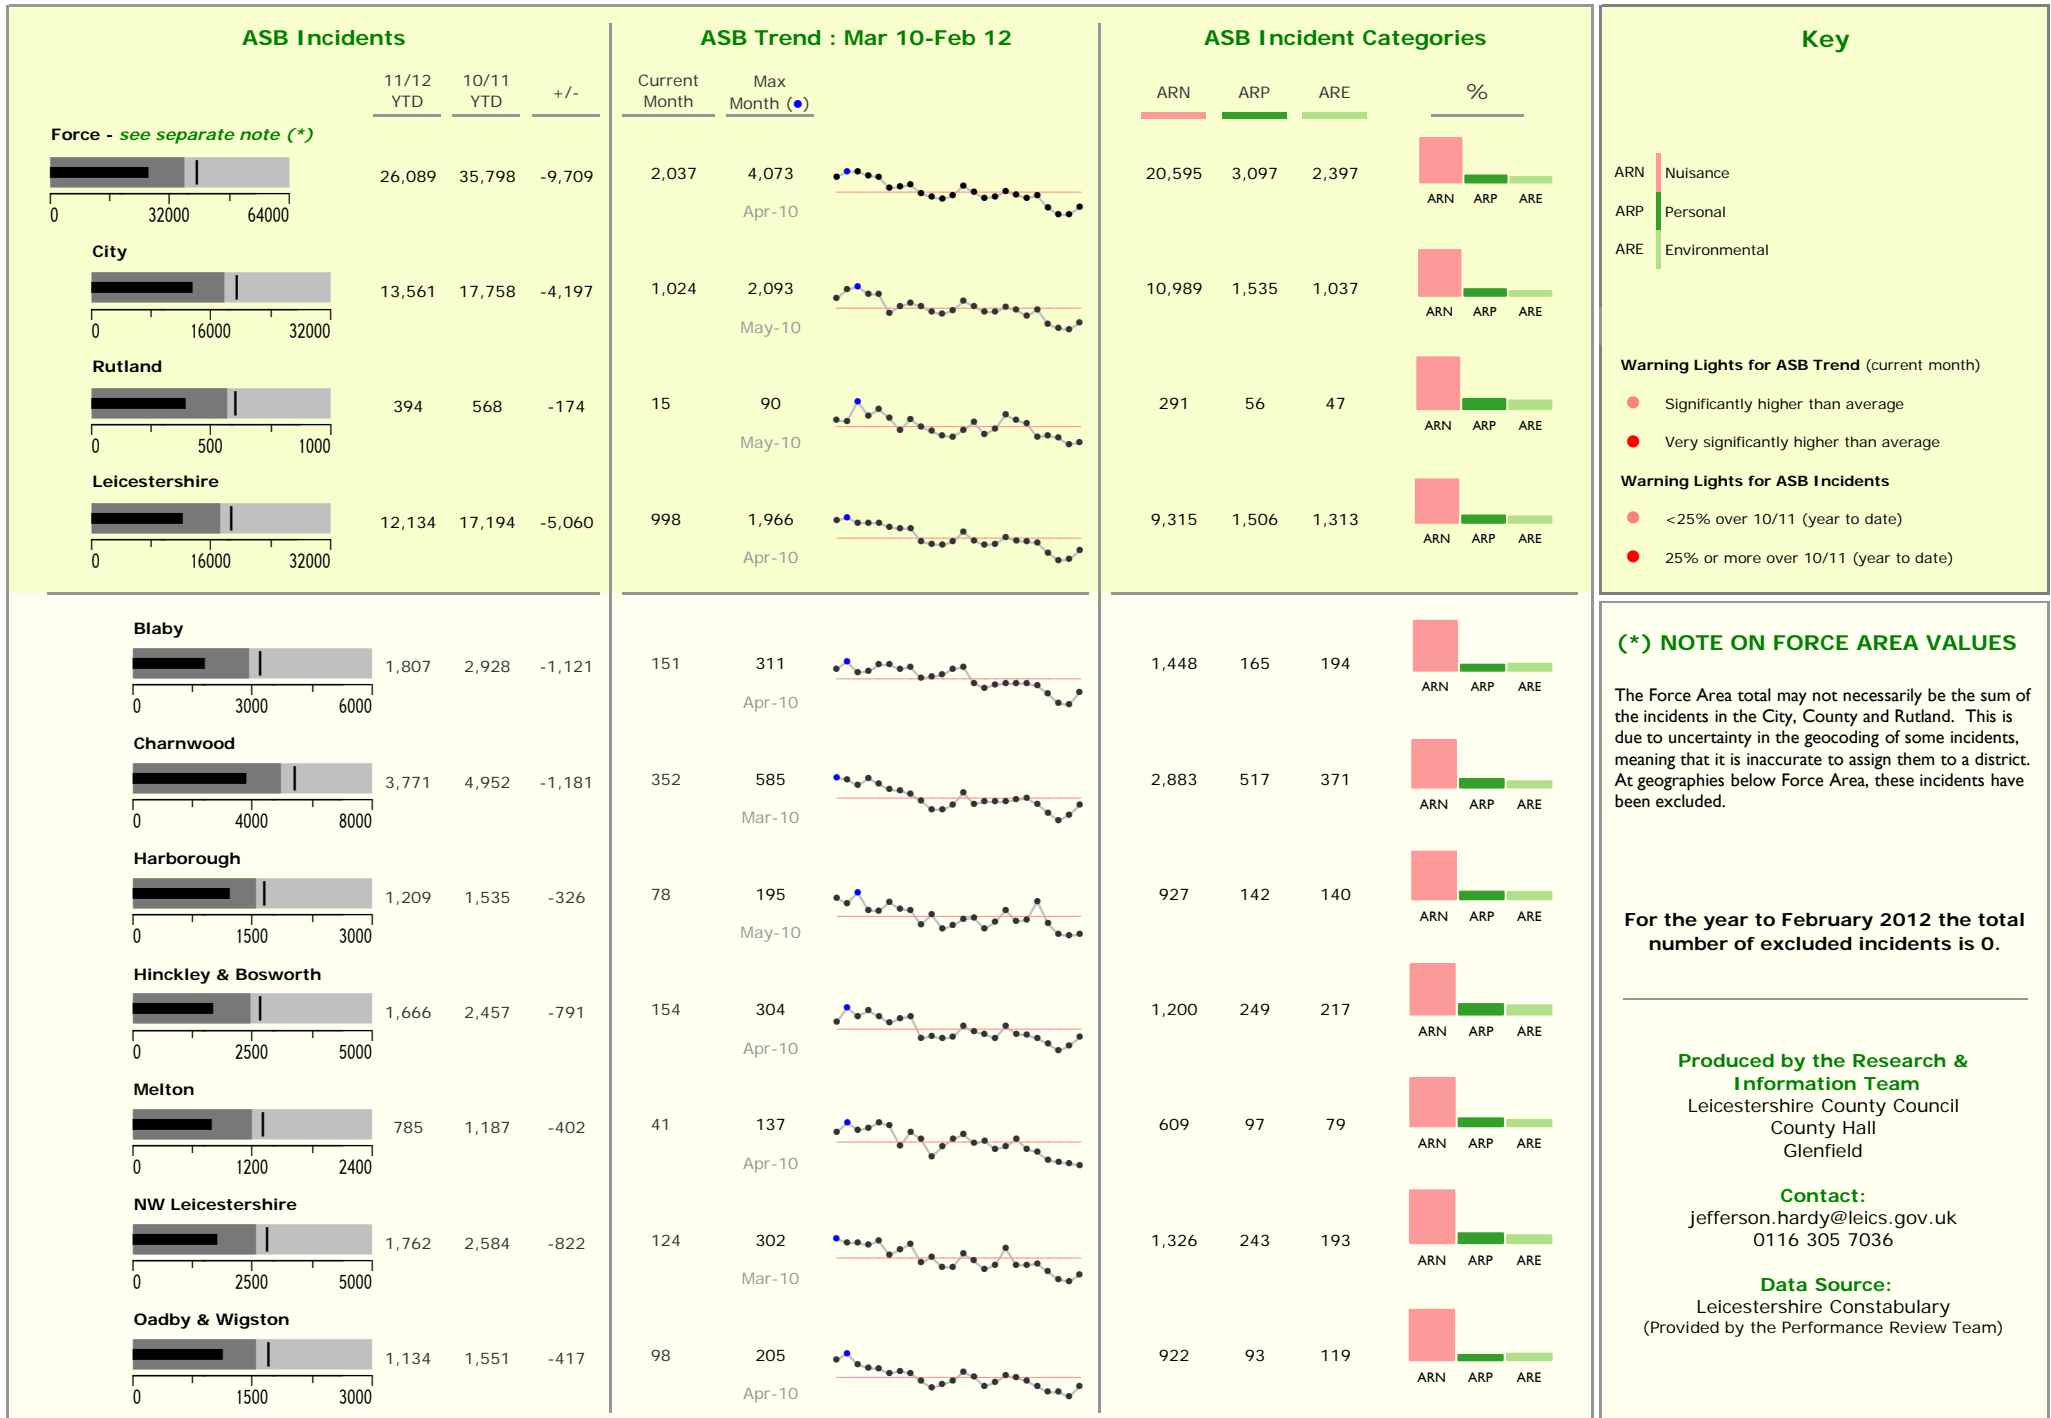

# Anti-Social Behaviour Dashboard : February 2012

**(\*) NOTE ON FORCE AREA VALUES**

The Force Area total may not necessarily be the sum of the incidents in the City, County and Rutland. This is due to uncertainty in the geocoding of some incidents, meaning that it is inaccurate to assign them to a district. At geographies below Force Area, these incidents have been excluded.

**For the year to February 2012 the total number of excluded incidents is 0.**

**Produced by the Research & Information Team**  
 Leicestershire County Council  
 County Hall  
 Glenfield

**Contact:**  
 jefferson.hardy@leics.gov.uk  
 0116 305 7036

**Data Source:**  
 Leicestershire Constabulary  
 (Provided by the Performance Review Team)