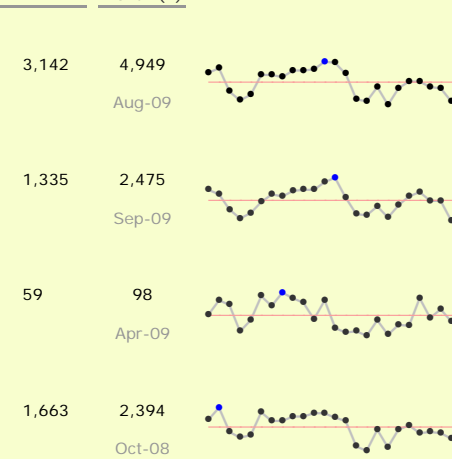

Anti-Social Behaviour Dashboard : August 2010

ASB Incidents

Force - see separate note (*)

City

Rutland

Leicestershire

10/11 YTD	09/10 YTD	+/-
18,808	22,906	-4,098

ASB Trend : Sep 08-Aug 10

Current Month Max Month (●)

ASB Incident Categories

ARR AVN ARH AVA Other %

Key

- ARR Rowdy or Inconsiderate Behaviour
- AVN Vehicle Nuisance & Inappropriate Behaviour
- ARH Hoax Call
- AVA Abandoned Veh. (not stolen/causing obstruction)
- Other All other ASB Categories

Warning Lights for ASB Trend (current month)

- Significantly higher than average
- Very significantly higher than average

Warning Lights for ASB Incidents

- <25% over 08/09 (year to date)
- 25% or more over 08/09 (year to date)