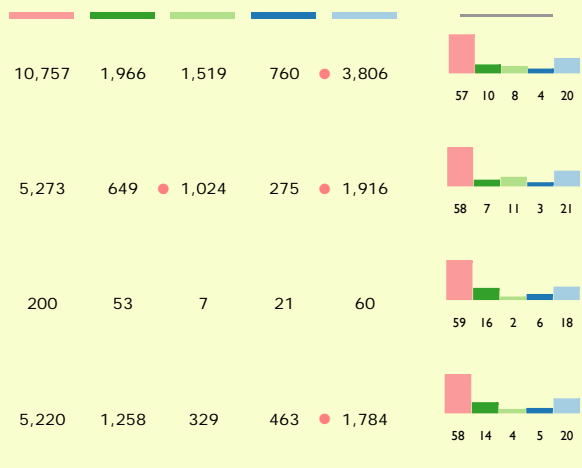

Anti-Social Behaviour Dashboard : August 2010

ASB Incidents

Force - see separate note (*)

City

Rutland

Leicestershire

10/11 YTD	09/10 YTD	+/-
18,808	22,906	-4,098

ASB Trend : Sep 08-Aug 10

Current Month Max Month (●)

ASB Incident Categories

ARR AVN ARH AVA Other %

Key

- ARR Rowdy or Inconsiderate Behaviour
- AVN Vehicle Nuisance & Inappropriate Behaviour
- ARH Hoax Call
- AVA Abandoned Veh. (not stolen/causing obstruction)
- Other All other ASB Categories