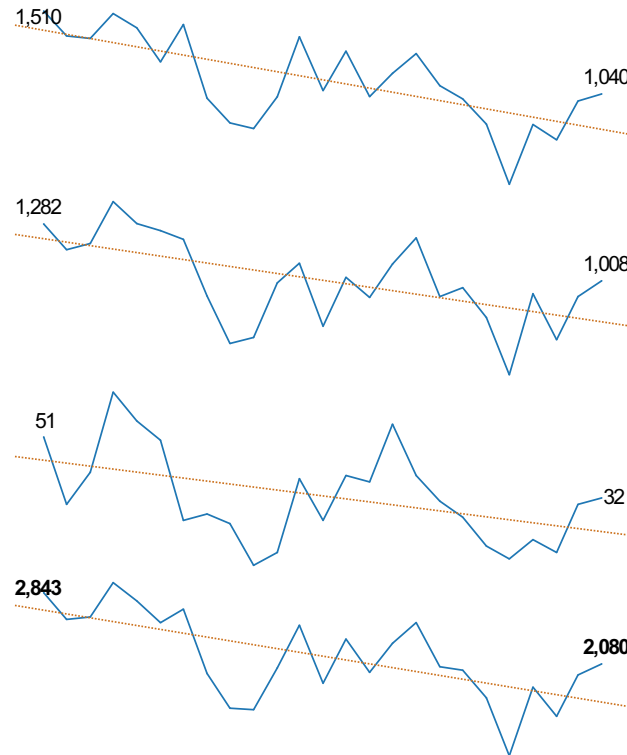

Anti-Social Behaviour Dashboard : Rolling 12 Months till April 2013 for Force Area, Leicestershire, Leicester and Rutland

ASB Code
All

Designed by Karen Earp, Research & Insight Team , Leicestershire County Council,
Contact: karen.earp@leics.gov.uk , 0116 305 7260

	FY 2012		FY 2013	
	Rolling YTD	+/-	Rolling YTD	+/-
Leicester	14,474		11,917	-2,557
Leicestershire	12,734		11,160	-1,574
Rutland	406		353	-53
Force	27,614		23,430	-4,184

Anti-Social Behaviour Dashboard : Rolling 12 Months till April 2013 for Leicestershire Districts