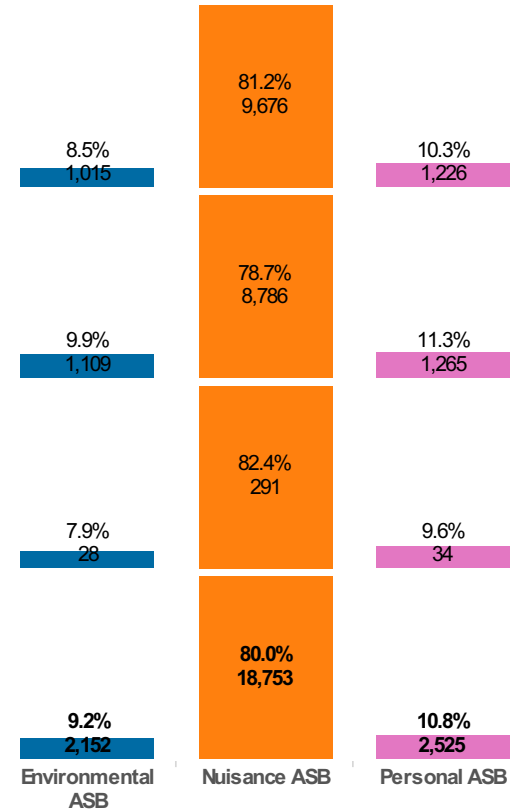

Anti-Social Behaviour Dashboard : Rolling 12 Months till April 2013 for Force Area, Leicestershire, Leicester and Rutland

ASB Code
All

Designed by Karen Earp, Research & Insight Team , Leicestershire County Council,
Contact: karen.earp@leics.gov.uk , 0116 305 7260

	FY 2012		FY 2013	
	Rolling YTD	+/-	Rolling YTD	+/-
Leicester	14,474		11,917	-2,557
Leicestershire	12,734		11,160	-1,574
Rutland	406		353	-53
Force	27,614		23,430	-4,184

Anti-Social Behaviour Dashboard : Rolling 12 Months till April 2013 for Leicestershire Districts