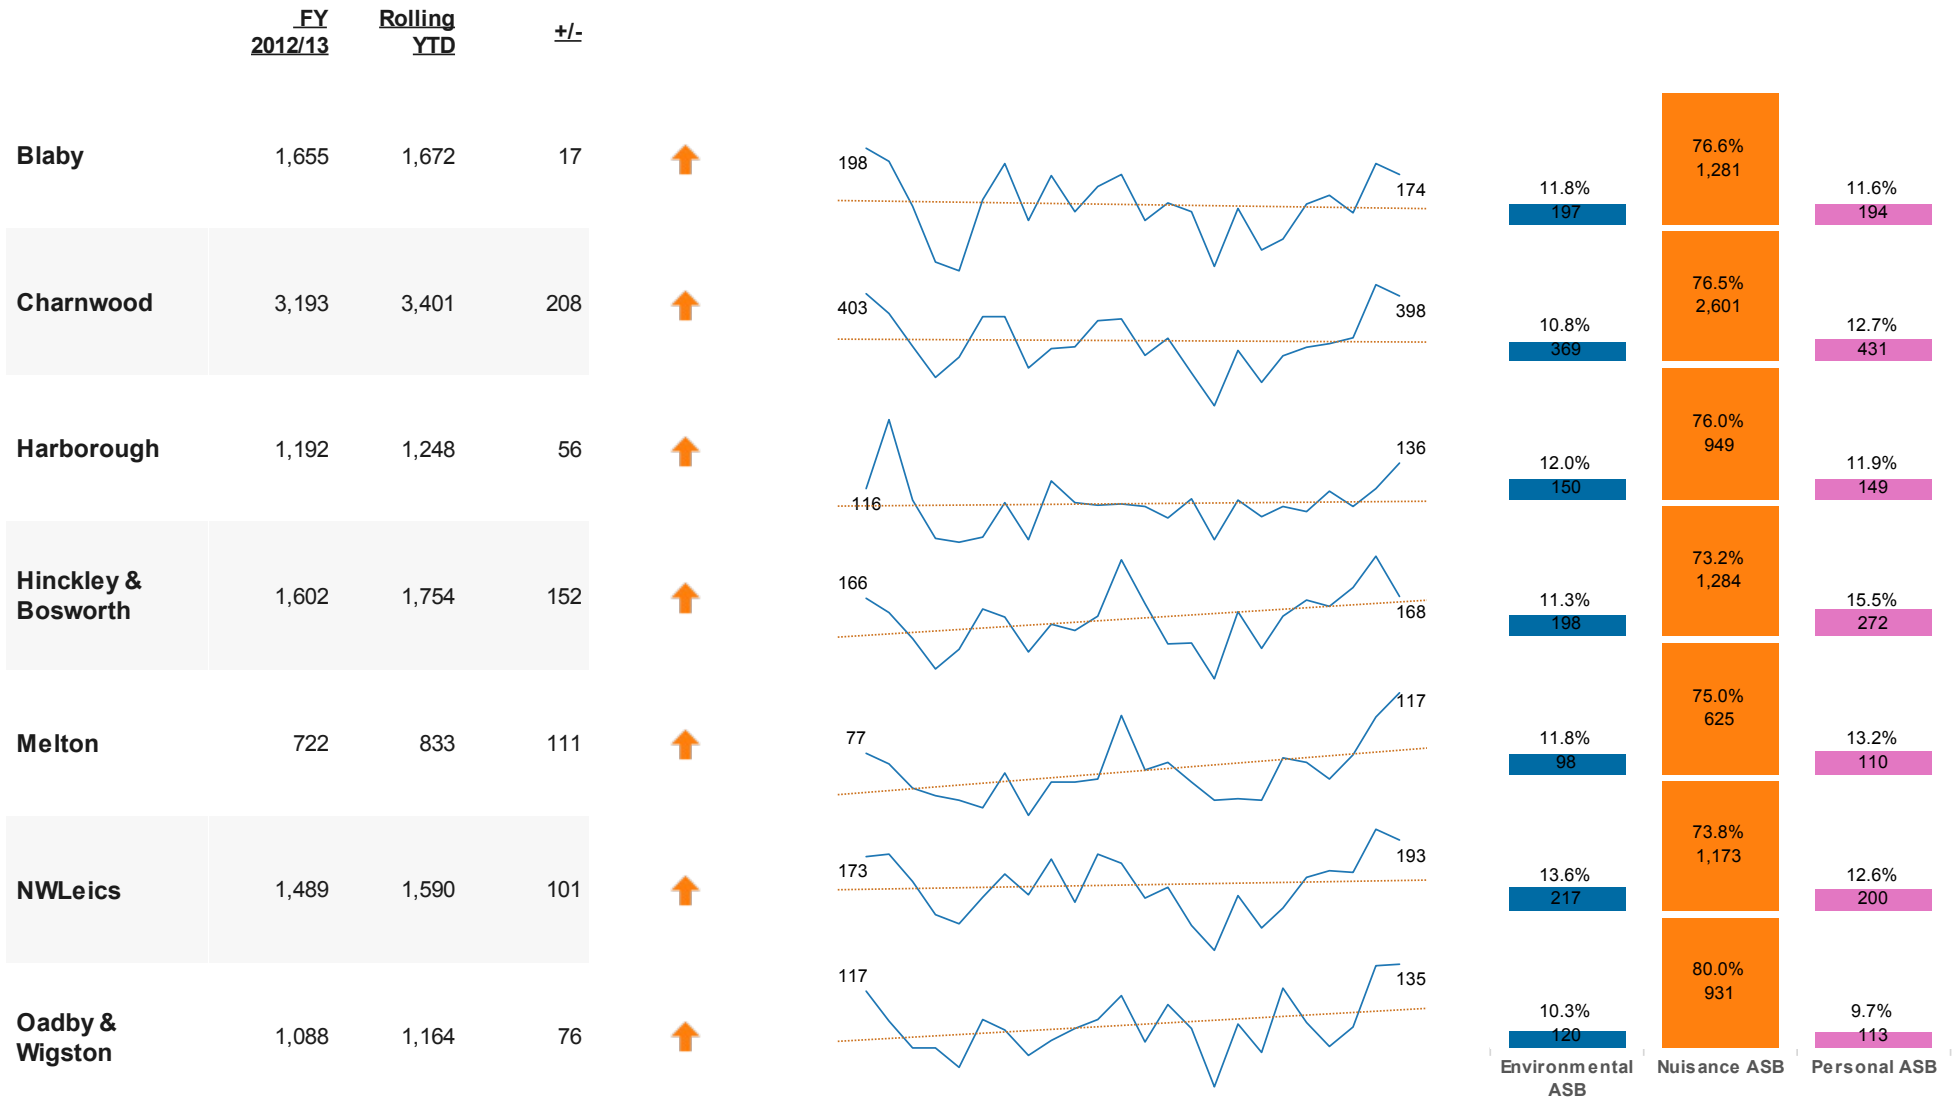

Anti-Social Behaviour Dashboard : August 2013 for Leicestershire Districts

Choose ASB Type

All

Designed by Karen Earp, Research & Insight Team , Leicestershire County Council,
Contact: karen.earp@leics.gov.uk , 0116 305 7260

Anti-Social Behaviour Dashboard : August 2013 for Force Area, Leicestershire, Leicester and Rutland

Choose ASB Type

All

Designed by Karen Earp, Research & Insight Team , Leicestershire County Council,
Contact: karen.earp@leics.gov.uk , 0116 305 7260

	<u>FY</u> 2012/13	<u>Rolling</u> YTD	<u>+/-</u>	
Leicester	11,936	12,301	365	↑
Leicestershire	10,941	11,662	721	↑
Rutland	346	310	-36	↓
Force	23,223	24,273	1,050	↑