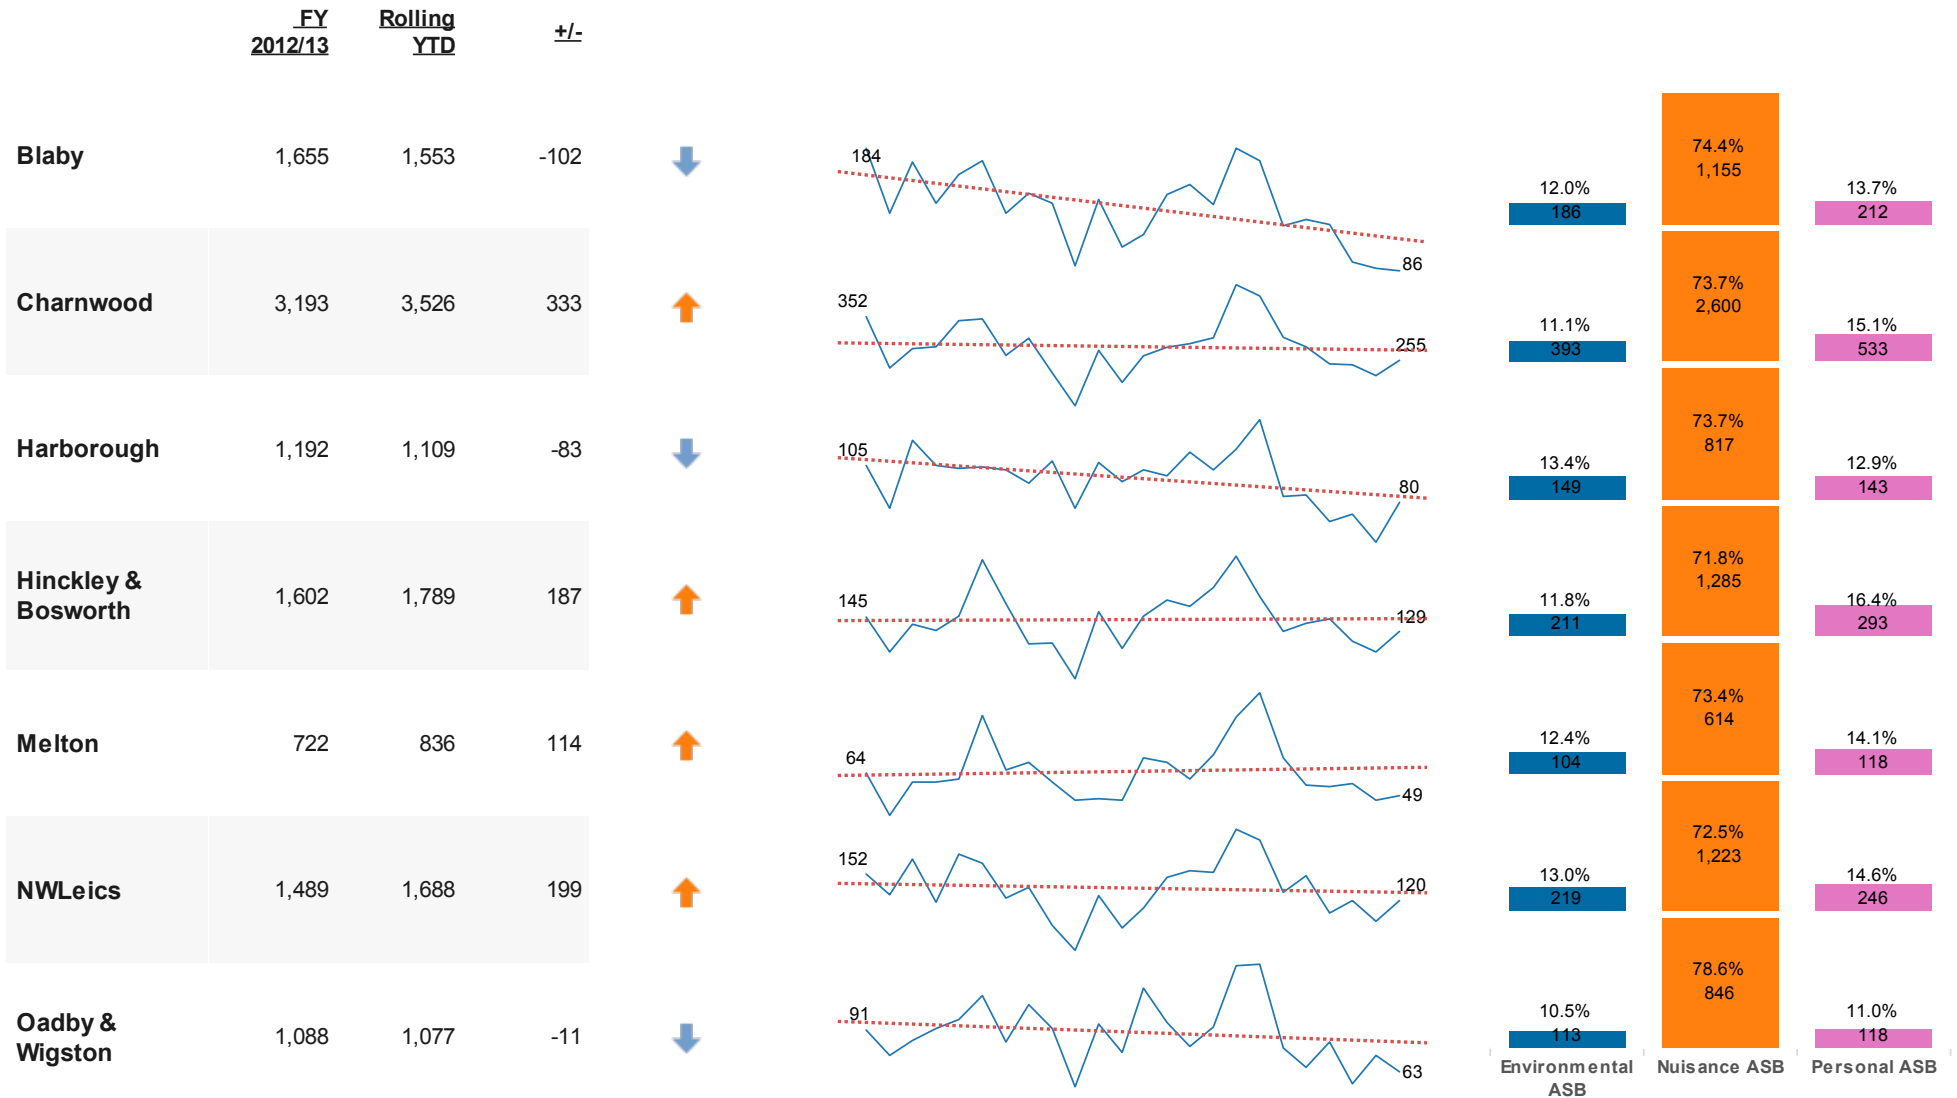

Anti-Social Behaviour Dashboard : February 2014 for Leicestershire Districts

Choose ASB Type

All

Designed by Karen Earp, Research & Insight Team , Leicestershire County Council,
Contact: karen.earp@leics.gov.uk , 0116 305 7260