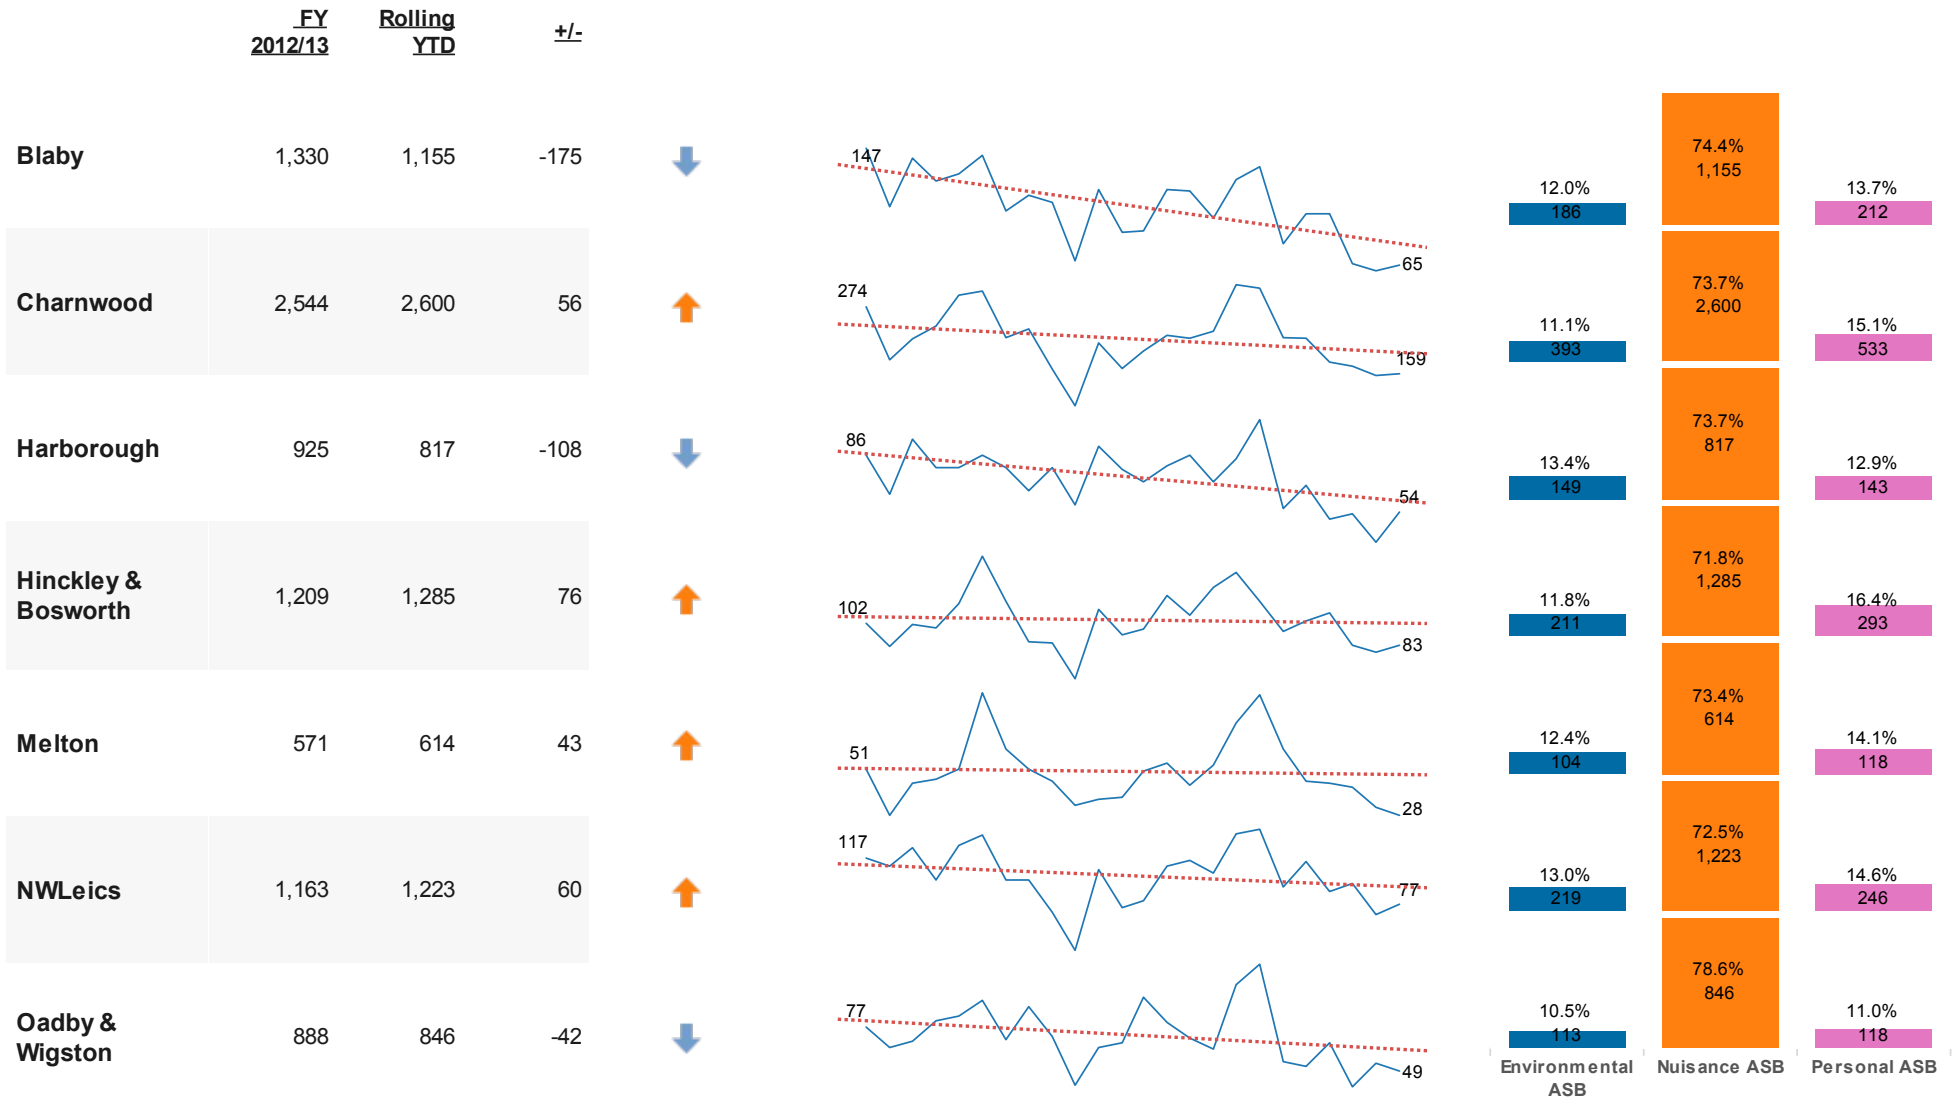

Anti-Social Behaviour Dashboard : February 2014 for Leicestershire Districts

Choose ASB Type

Nuisance ASB

Designed by Karen Earp, Research & Insight Team , Leicestershire County Council,
Contact: karen.earp@leics.gov.uk , 0116 305 7260