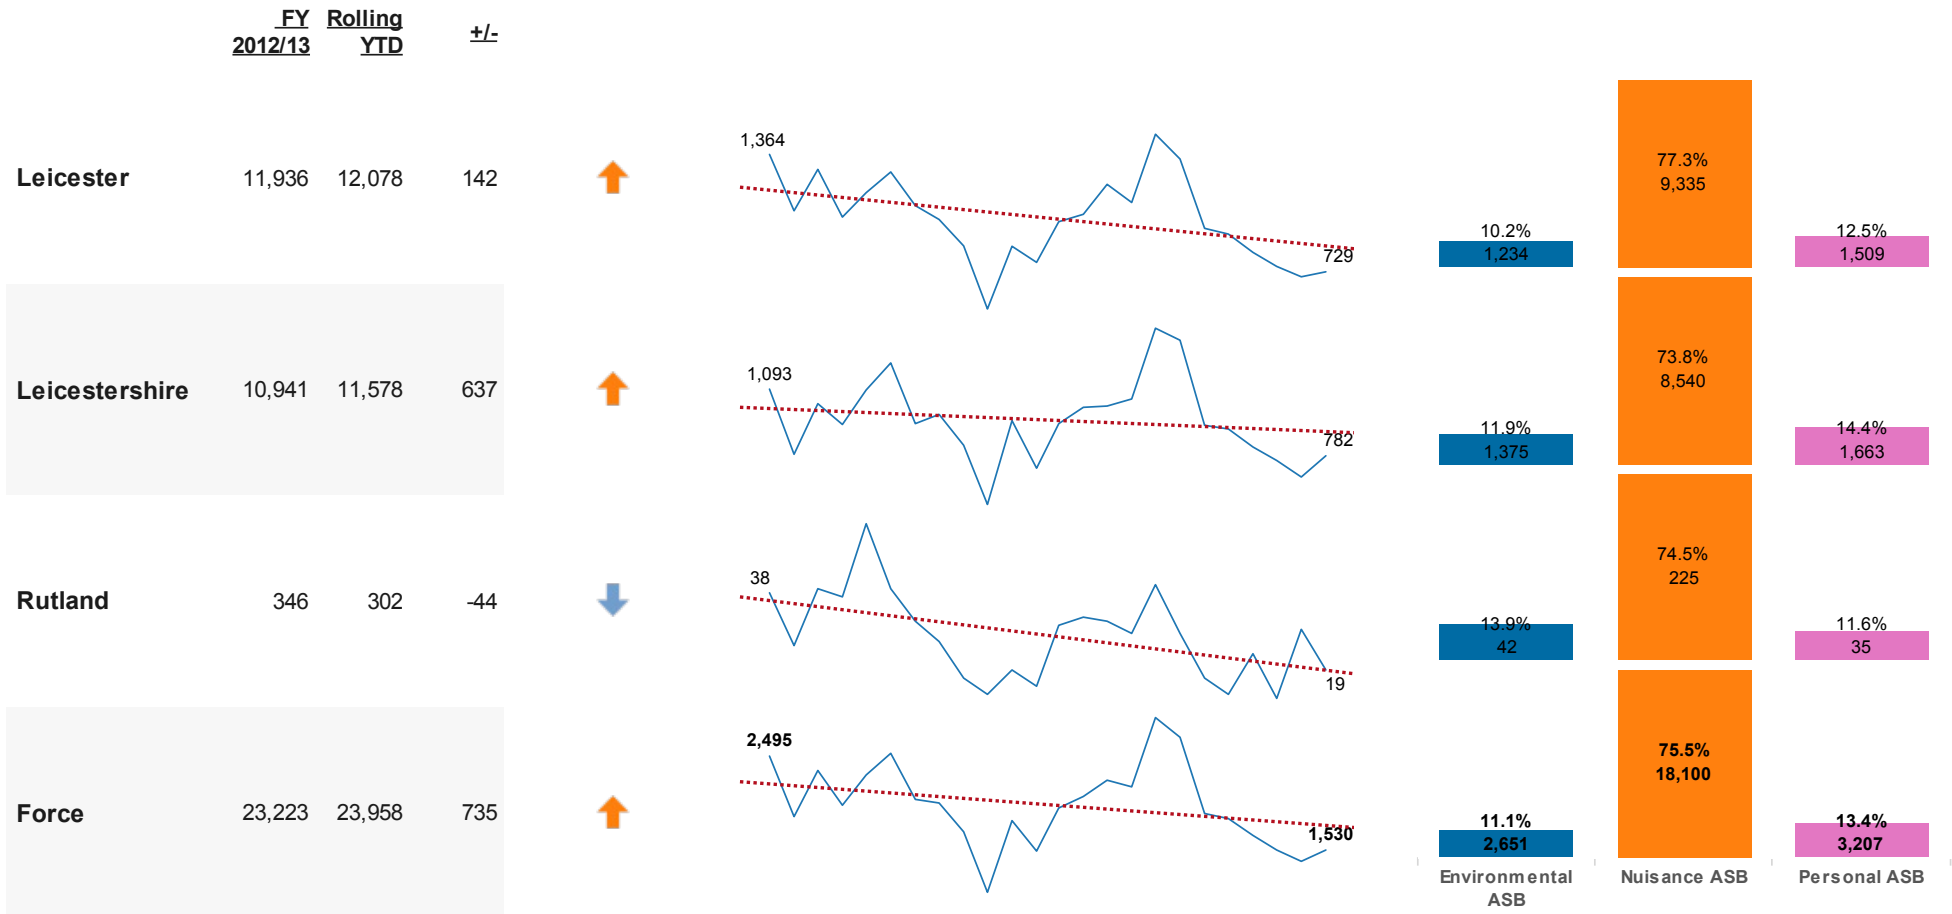

Anti-Social Behaviour Dashboard : February 2014 for Force Area, Leicestershire, Leicester and Rutland

Choose ASB Type

All

Designed by Karen Earp, Research & Insight Team , Leicestershire County Council,
Contact: karen.earp@leics.gov.uk , 0116 305 7260