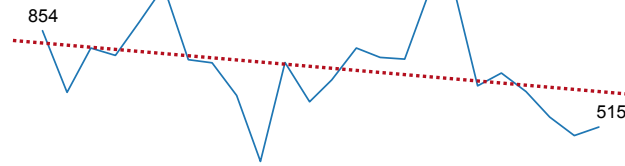

Anti-Social Behaviour Dashboard : February 2014 for Force Area, Leicestershire, Leicester and Rutland

Choose ASB Type

Nuisance ASB

Designed by Karen Earp, Research & Insight Team , Leicestershire County Council,
Contact: karen.earp@leics.gov.uk , 0116 305 7260

	<u>FY</u> <u>2012/13</u>	<u>Rolling</u> <u>YTD</u>	<u>+/-</u>
Leicester	9,654	9,335	-319
Leicestershire	8,630	8,540	-90
Rutland	287	225	-62
Force	18,571	18,100	-471