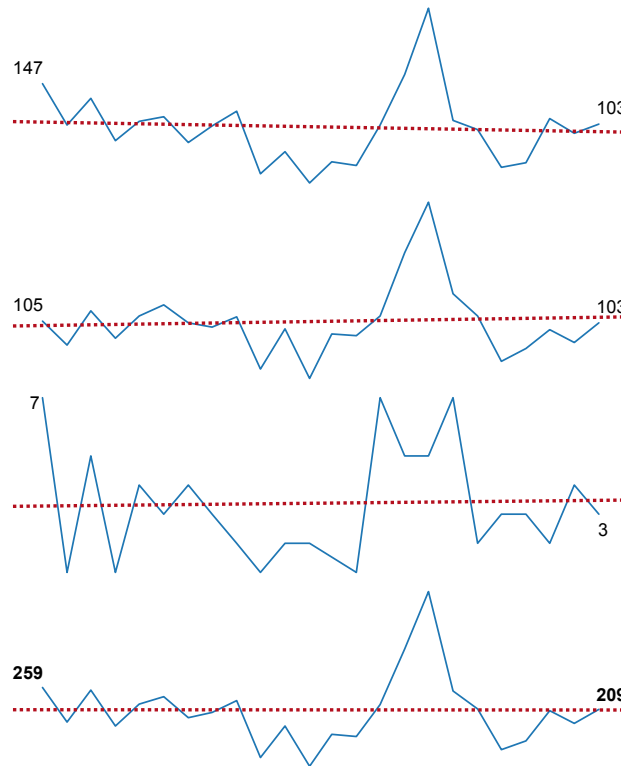

Anti-Social Behaviour Dashboard : February 2014 for Force Area, Leicestershire, Leicester and Rutland

Choose ASB Type

Environmental ASB

Designed by Karen Earp, Research & Insight Team , Leicestershire County Council,
Contact: karen.earp@leics.gov.uk , 0116 305 7260

	<u>FY</u> <u>2012/13</u>	<u>Rolling</u> <u>YTD</u>	<u>+/-</u>
Leicester	1,059	1,234	175
Leicestershire	1,098	1,375	277
Rutland	28	42	14
Force	2,185	2,651	466