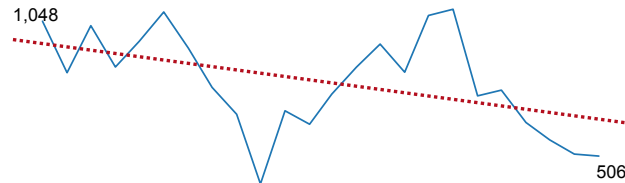

Anti-Social Behaviour Dashboard : February 2014 for Force Area, Leicestershire, Leicester and Rutland

Choose ASB Type

Nuisance ASB

Designed by Karen Earp, Research & Insight Team , Leicestershire County Council,
Contact: karen.earp@leics.gov.uk , 0116 305 7260

	<u>FY</u> <u>2012/13</u>	<u>Rolling</u> <u>YTD</u>	<u>+/-</u>
Leicester	9,654	9,335	-319
Leicestershire	8,630	8,540	-90
Rutland	287	225	-62
Force	18,571	18,100	-471