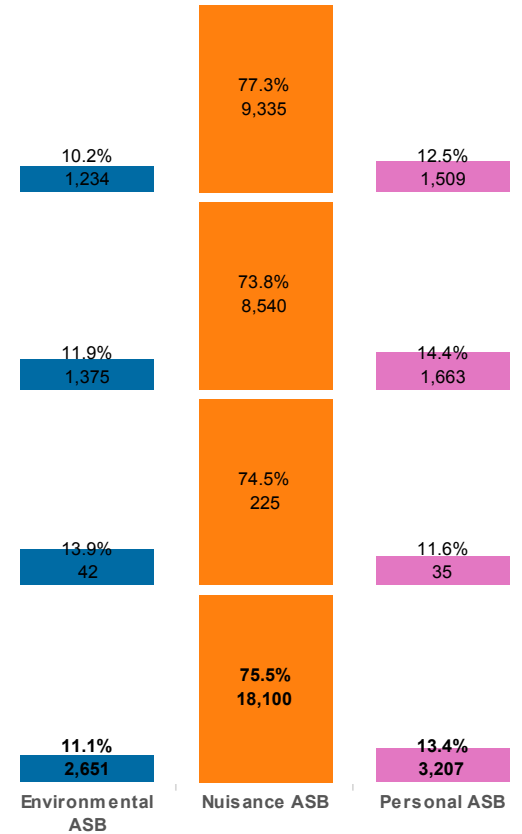

Anti-Social Behaviour Dashboard : February 2014 for Force Area, Leicestershire, Leicester and Rutland

Choose ASB Type

Nuisance ASB

Designed by Karen Earp, Research & Insight Team , Leicestershire County Council,
Contact: karen.earp@leics.gov.uk , 0116 305 7260

	<u>FY</u> <u>2012/13</u>	<u>Rolling</u> <u>YTD</u>	<u>+/-</u>
Leicester	9,654	9,335	-319
Leicestershire	8,630	8,540	-90
Rutland	287	225	-62
Force	18,571	18,100	-471