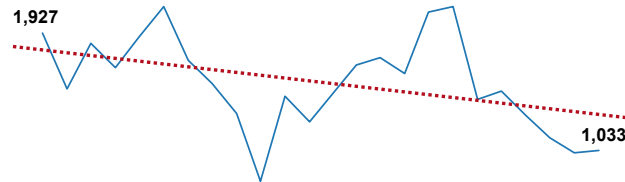

Anti-Social Behaviour Dashboard : February 2014 for Force Area, Leicestershire, Leicester and Rutland

Choose ASB Type

Nuisance ASB

Designed by Karen Earp, Research & Insight Team , Leicestershire County Council,
Contact: karen.earp@leics.gov.uk , 0116 305 7260

	<u>FY</u> <u>2012/13</u>	<u>Rolling</u> <u>YTD</u>	<u>+/-</u>
Leicester	9,654	9,335	-319
Leicestershire	8,630	8,540	-90
Rutland	287	225	-62
Force	18,571	18,100	-471