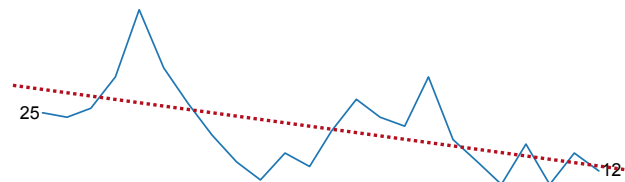

Anti-Social Behaviour Dashboard : February 2014 for Force Area, Leicestershire, Leicester and Rutland

Choose ASB Type

Nuisance ASB

Designed by Karen Earp, Research & Insight Team , Leicestershire County Council,
Contact: karen.earp@leics.gov.uk , 0116 305 7260

	<u>FY</u> <u>2012/13</u>	<u>Rolling</u> <u>YTD</u>	<u>+/-</u>
Leicester	9,654	9,335	-319
Leicestershire	8,630	8,540	-90
Rutland	287	225	-62
Force	18,571	18,100	-471