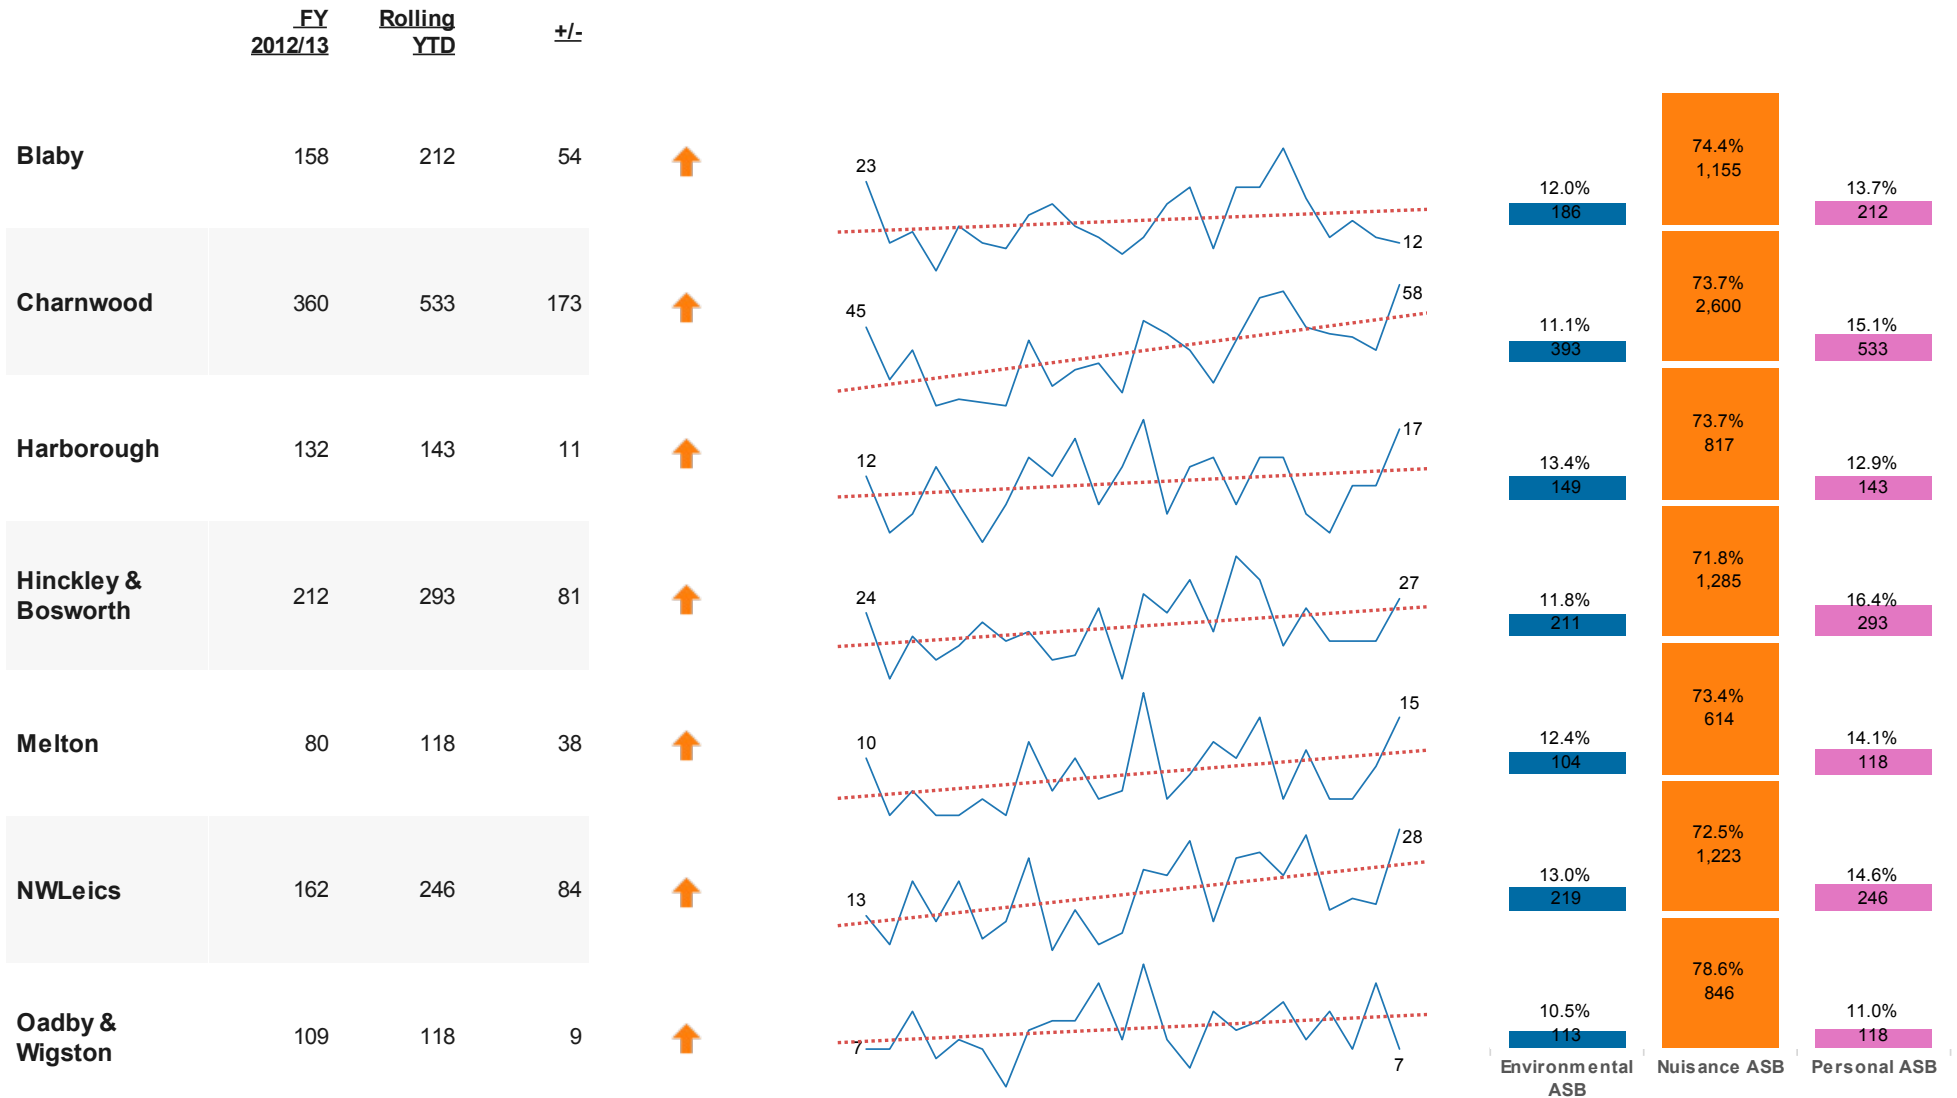

Anti-Social Behaviour Dashboard : February 2014 for Leicestershire Districts

Choose ASB Type

Personal ASB

Designed by Karen Earp, Research & Insight Team , Leicestershire County Council,
Contact: karen.earp@leics.gov.uk , 0116 305 7260

Environmental ASB   Nuisance ASB   Personal ASB