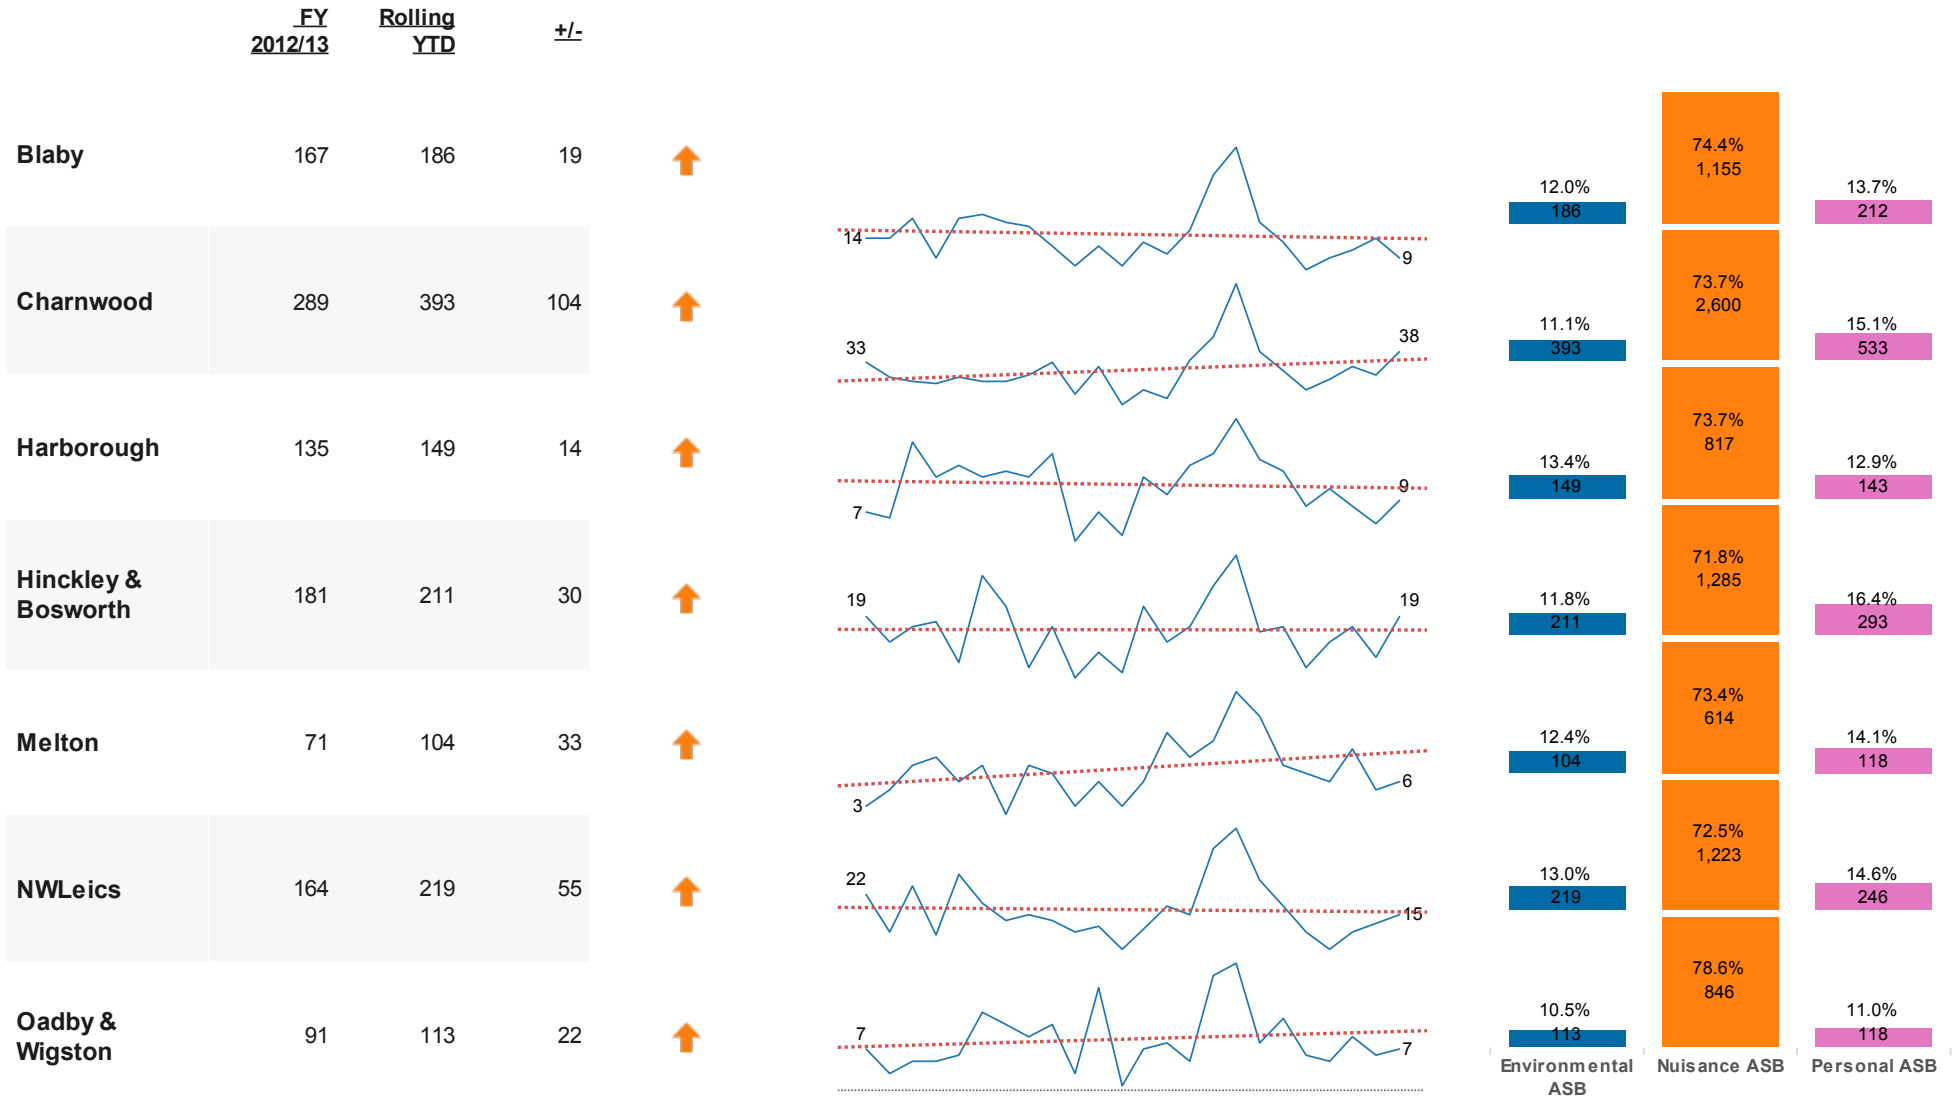

Anti-Social Behaviour Dashboard : February 2014 for Leicestershire Districts

Choose ASB Type

Environmental ASB

Designed by Karen Earp, Research & Insight Team , Leicestershire County Council,
Contact: karen.earp@leics.gov.uk , 0116 305 7260