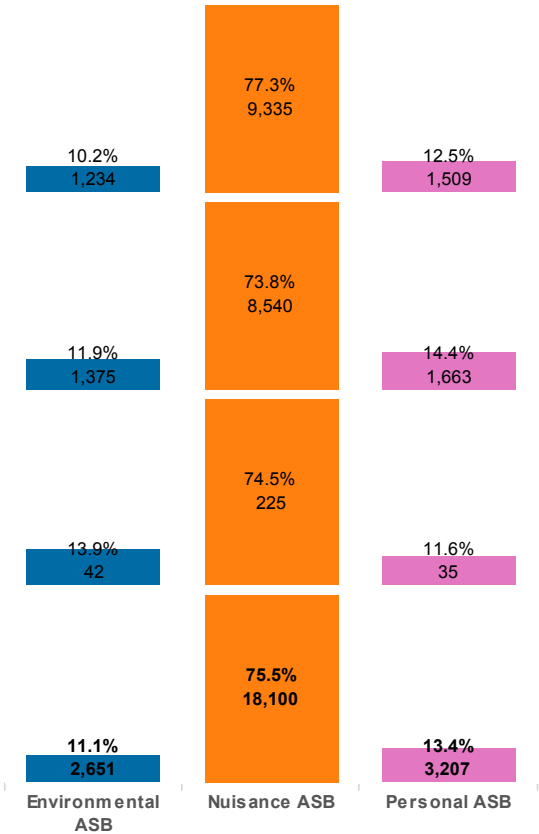

Anti-Social Behaviour Dashboard : February 2014 for Force Area, Leicestershire, Leicester and Rutland

Choose ASB Type

Environmental ASB

Designed by Karen Earp, Research & Insight Team , Leicestershire County Council,
Contact: karen.earp@leics.gov.uk , 0116 305 7260

	<u>FY</u> <u>2012/13</u>	<u>Rolling</u> <u>YTD</u>	<u>+/-</u>
Leicester	1,059	1,234	175
Leicestershire	1,098	1,375	277
Rutland	28	42	14
Force	2,185	2,651	466