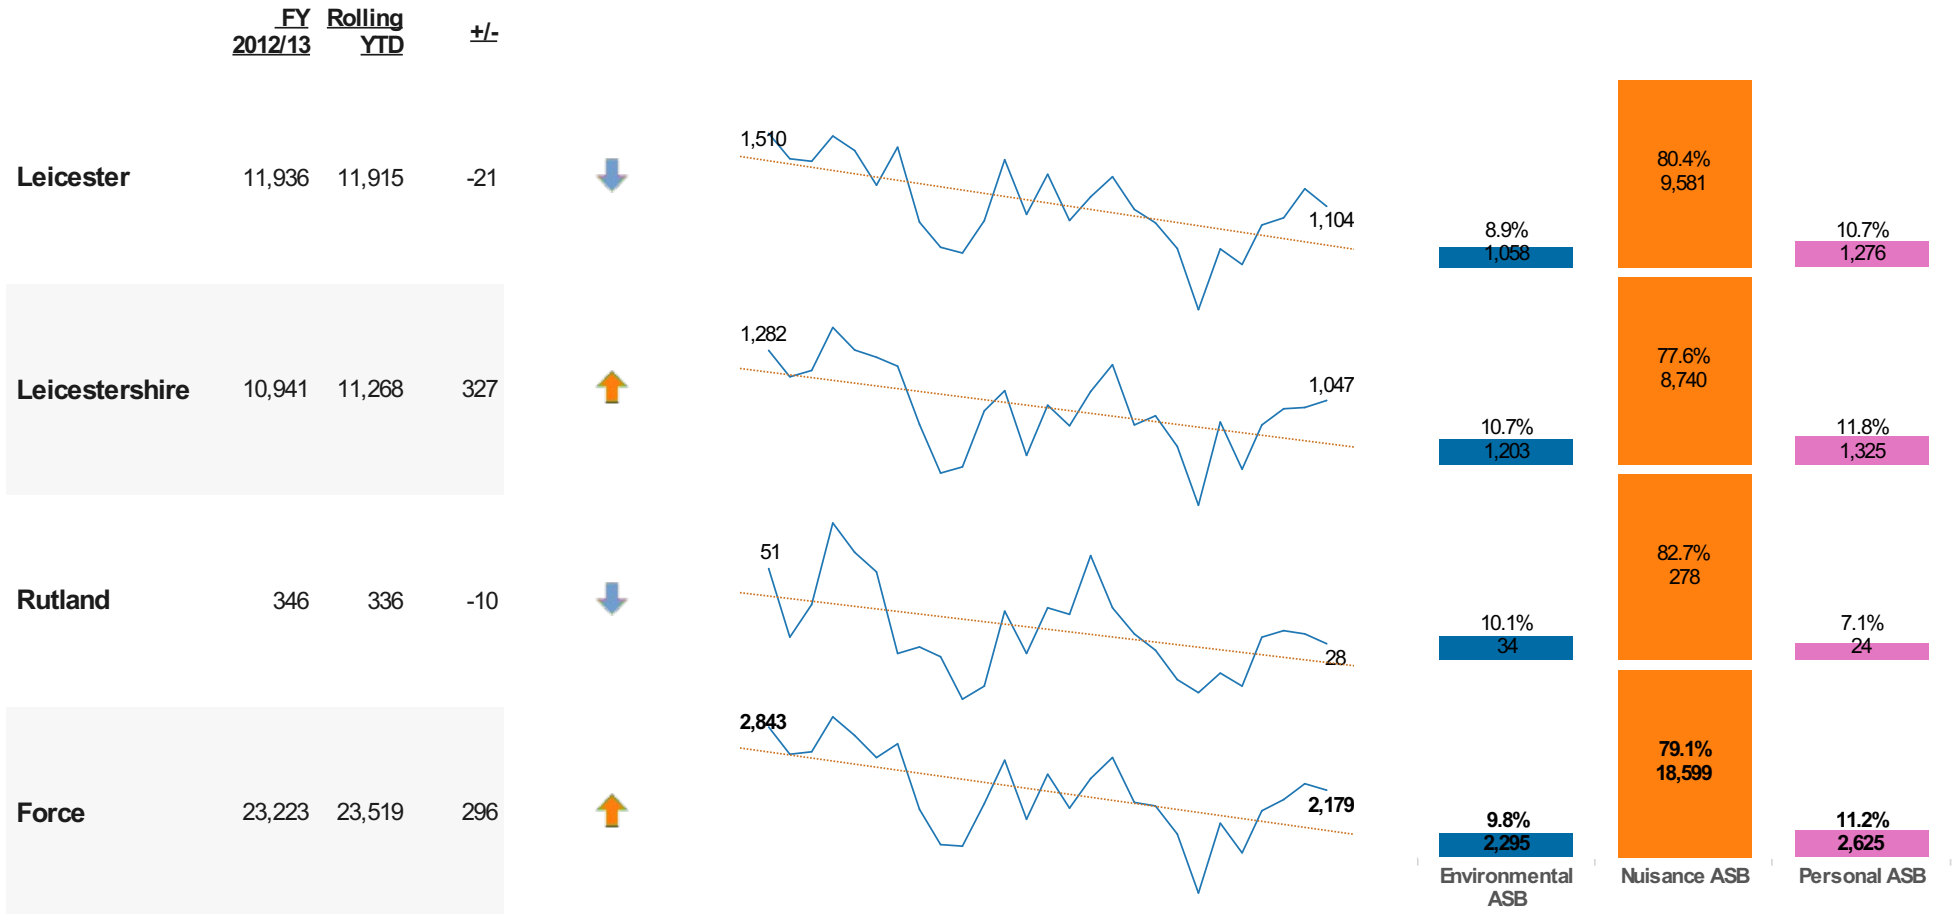

Anti-Social Behaviour Dashboard : June 2013

for Force Area, Leicestershire, Leicester and Rutland

Choose ASB Type

All

Designed by Karen Earp, Research & Insight Team , Leicestershire County Council,
Contact: karen.earp@leics.gov.uk , 0116 305 7260

Anti-Social Behaviour Dashboard : June 2013 for Leicestershire Districts

Choose ASB Type

All

Designed by Karen Earp, Research & Insight Team , Leicestershire County Council,
Contact: karen.earp@leics.gov.uk , 0116 305 7260