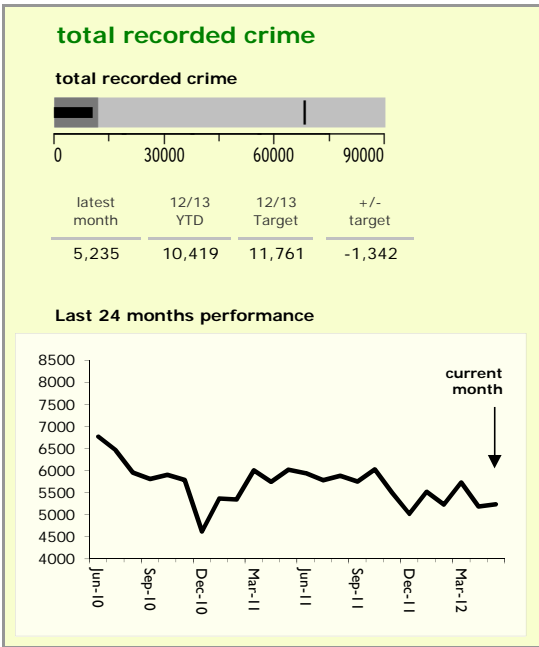

# Leicestershire Force Area : crime reduction dashboard 2012/13 : May 2012

### national indicators

NI15 : serious violent crime	0.22
NI20 : assault with less serious injury	3.45
NI16 : serious acquisitive crime	11.25

(Rate per 1,000 population)