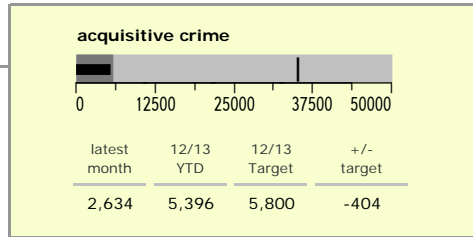

key

- over target by 25% or less
- more than 25% over target