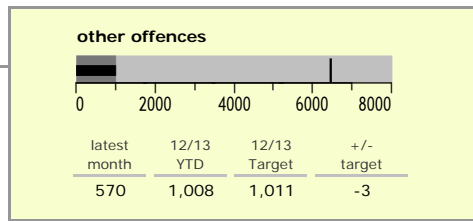

key

- over target by 25% or less
- more than 25% over target