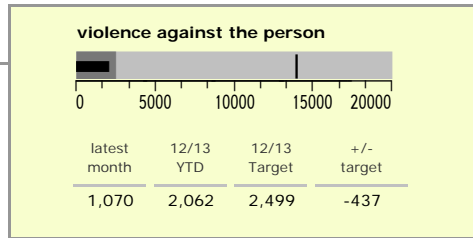

key

- over target by 25% or less
- more than 25% over target