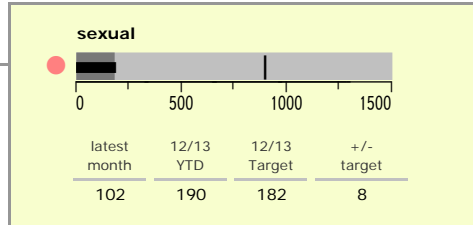

key

- over target by 25% or less
- more than 25% over target