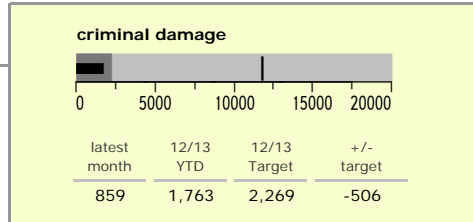

key

- over target by 25% or less
- more than 25% over target