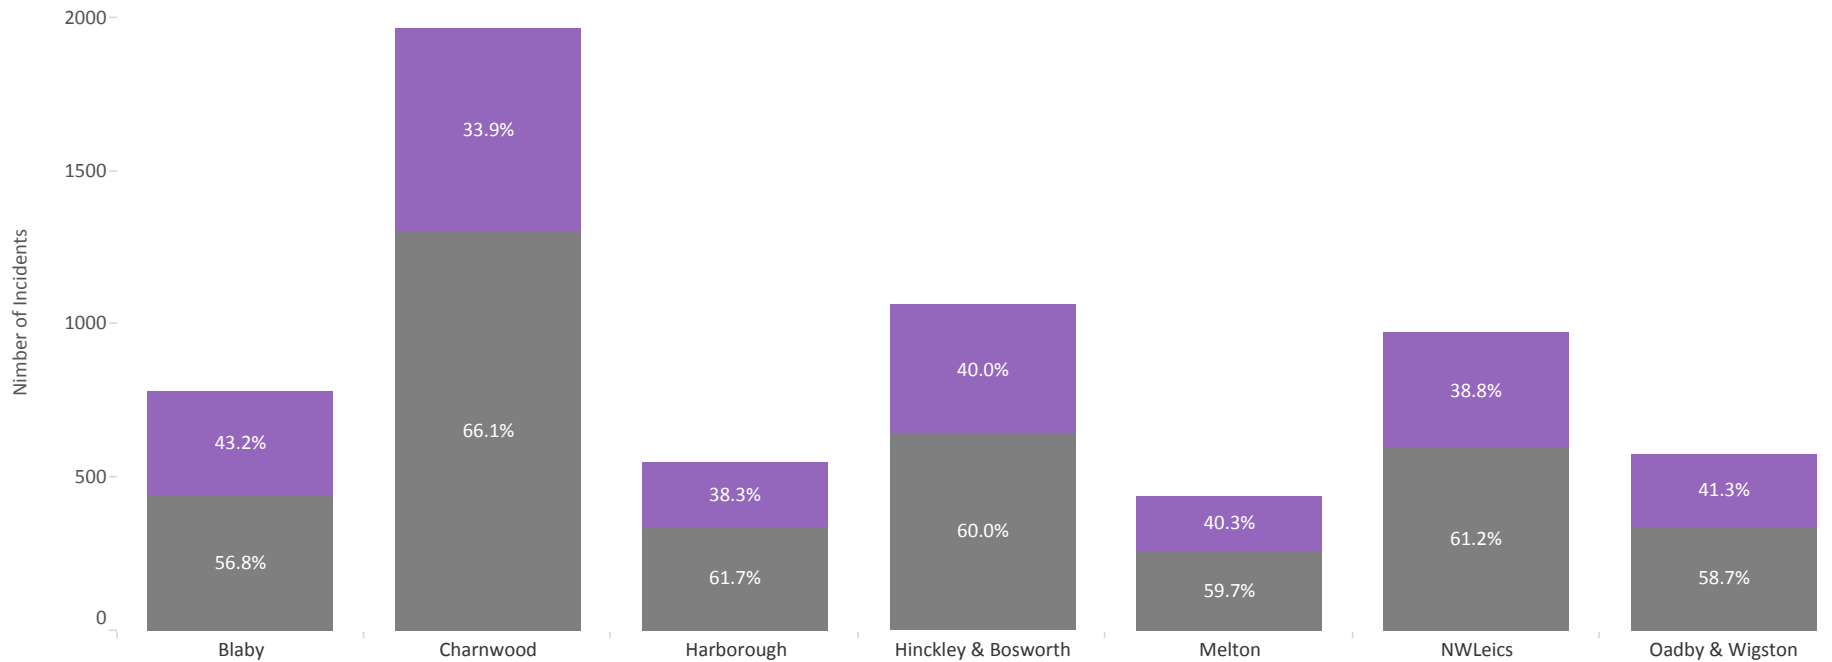

Domestic Abuse Dashboard: YTD Quarter 4 2015/16

Split of Domestic and Non-domestic Offences: Total Violence against the person (VAP) in Leicestershire County and Districts

Select Recorded Offence

Total Violence against the person (VAP)

Split of Domestic and Non Domestic Recorded Offences

Domestic Non Domestic