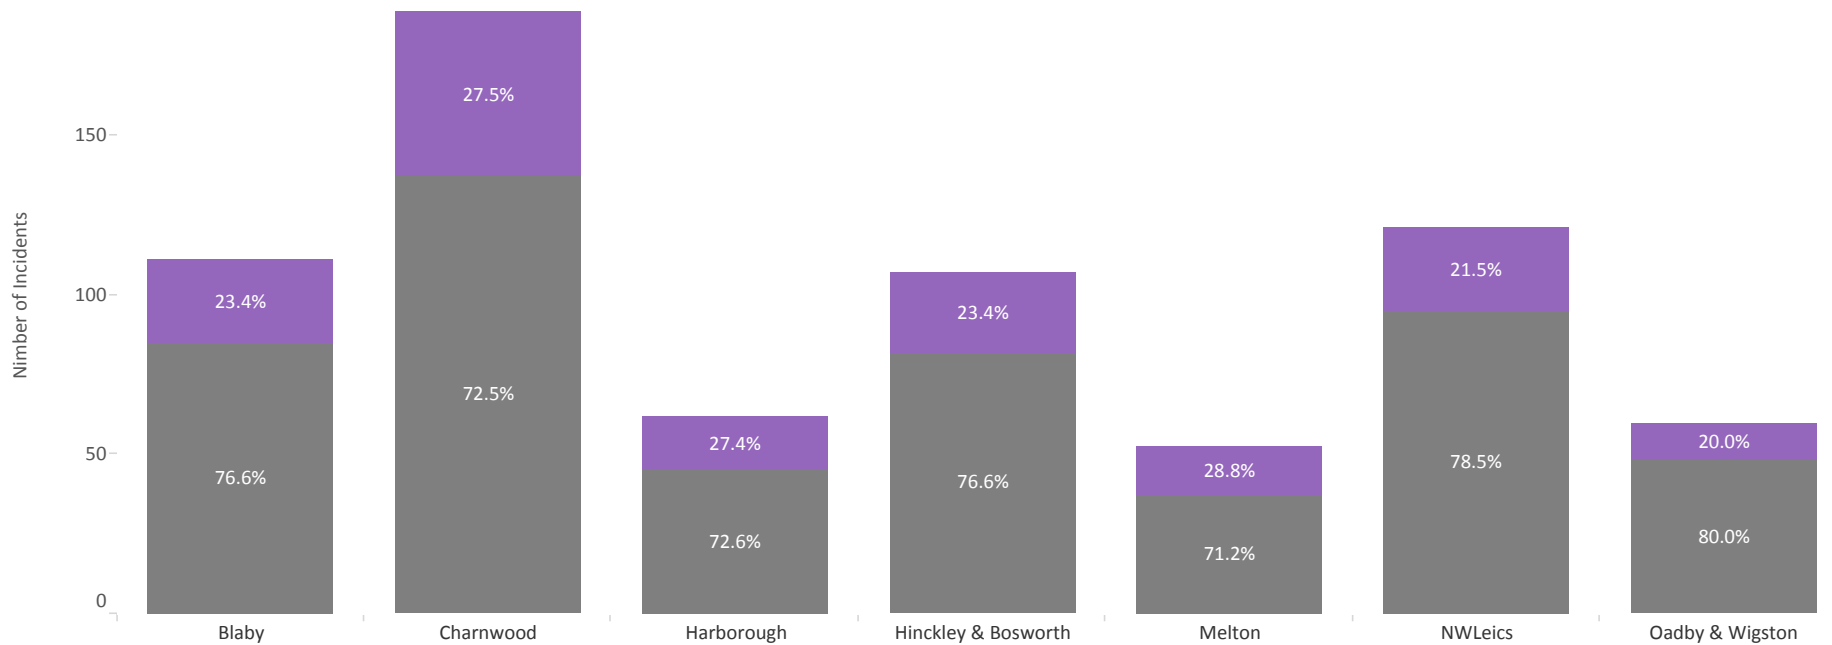

Two year trend chart

Domestic Abuse Dashboard: YTD Quarter 4 2015/16

Split of Domestic and Non-domestic Offences: All Recorded Offences in Leicestershire County and Districts

Select Recorded Offence
All Recorded Offences

Split of Domestic and Non Domestic Recorded Offences

Domestic Non Domestic

Domestic Abuse Dashboard: YTD Quarter 4 2015/16

Split of Domestic and Non-domestic Offences: Sexual Offences

in Leicestershire County and Districts

Select Recorded Offence
Sexual Offences

Split of Domestic and Non Domestic Recorded Offences

Domestic Non Domestic

Domestic Abuse Dashboard: YTD Quarter 4 2015/16

Split of Domestic and Non-domestic Offences: Total Violence against the person (VAP) in Leicestershire County and Districts