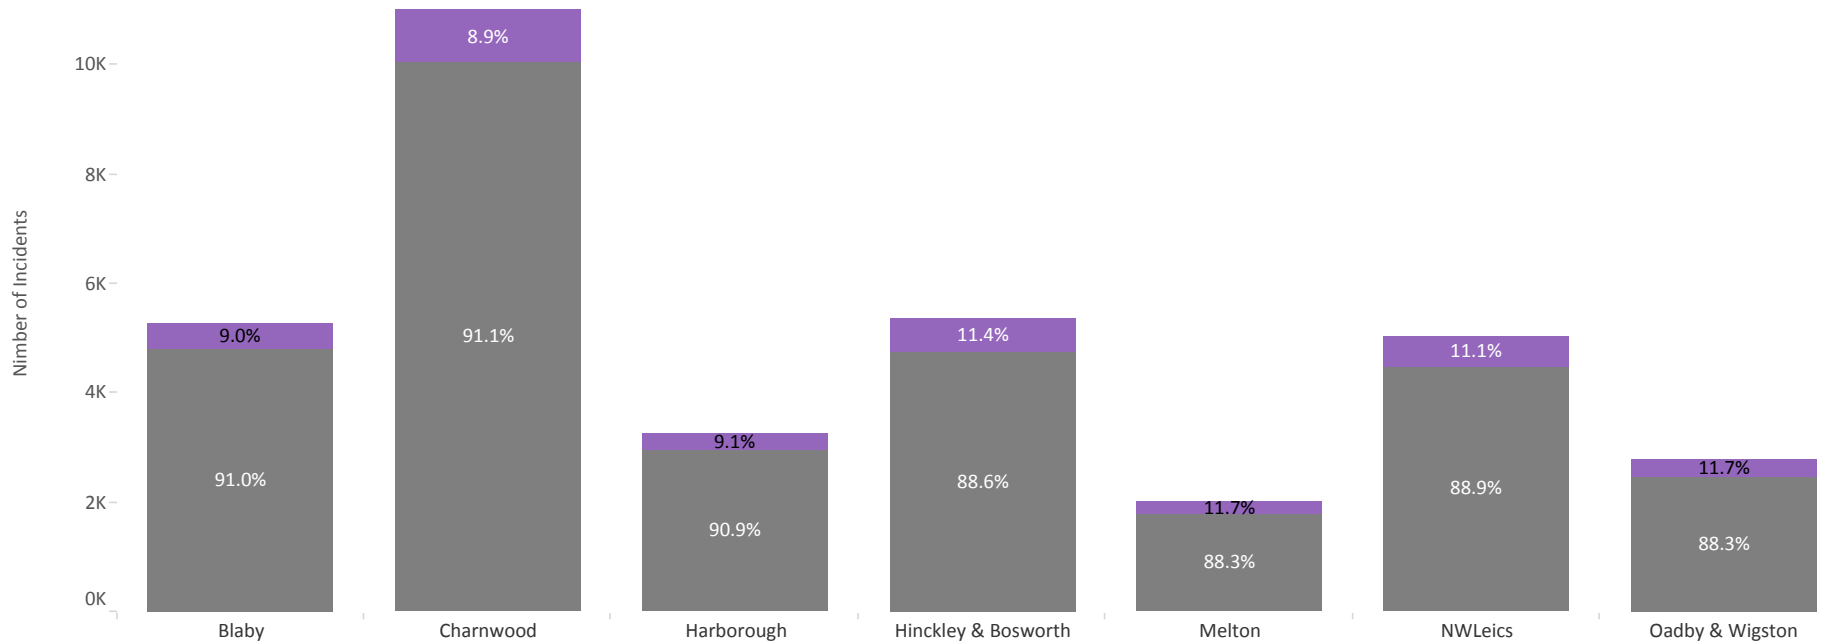

Number of recorded incidents by Quarter and YTD

	FY 2015					FY 2016					YTD % Change
	Q1	Q2	Q3	Q4	YTD	Q1	Q2	Q3	Q4	YTD	
Blaby	53	59	58	77	247	57	78	82	119	336	36.0%
Charnwood	144	122	120	135	521	152	152	184	177	665	27.6%
Harborough	45	45	41	36	167	45	41	62	62	210	25.7%
Hinckley & Bosworth	106	96	92	98	392	87	93	115	131	426	8.7%
Melton	47	52	44	47	190	46	42	39	50	177	-6.8%
NWLeics	71	70	83	75	299	89	90	84	114	377	26.1%
Oadby & Wigston	51	39	40	45	175	49	53	69	66	237	35.4%
Leicestershire	517	483	478	513	1,991	525	549	635	719	2,428	21.9%

Two year trend chart

Domestic Abuse Dashboard: YTD Quarter 4 2015/16

Split of Domestic and Non-domestic Offences: All Recorded Offences in Leicestershire County and Districts

Select Recorded Offence
All Recorded Offences

Split of Domestic and Non Domestic Recorded Offences

Domestic Non Domestic

Domestic Abuse Dashboard: YTD Quarter 4 2015/16

Split of Domestic and Non-domestic Offences: Sexual Offences

in Leicestershire County and Districts