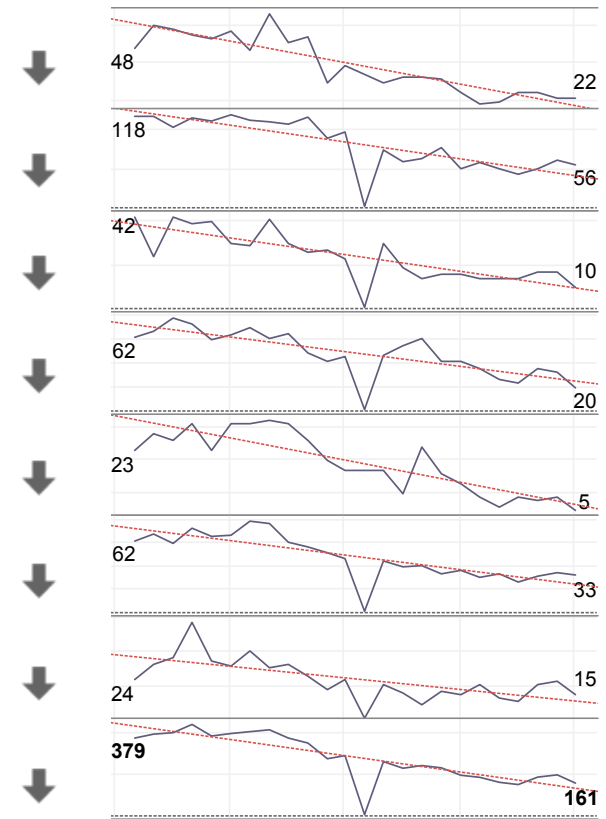

Domestic Abuse Dashboard: YTD Quarter 4 2015/16

Non-recordable Incidents for Leicestershire County and Districts

Choose Category
Non-recordable Incidents

Designed by Karen Earp: Produced by the Research and Insight Team, Leicestershire County Council
Data Source: Leicestershire Police CIS (Provided by the Performance Review team)
Contact: karen.earp@leics.gov.uk, 0116 305 7260

Number of recorded incidents by Quarter and YTD

	FY 2015					FY 2016					YTD % Change
	Q1	Q2	Q3	Q4	YTD	Q1	Q2	Q3	Q4	YTD	
Blaby	166	165	164	123	618	63	90	64	69	286	-53.7%
Charnwood	340	348	332	305	1,325	138	193	154	169	654	-50.6%
Harborough	108	109	100	76	393	50	46	42	44	182	-53.7%
Hinckley & Bosworth	207	197	196	137	737	104	145	87	89	425	-42.3%
Melton	77	85	94	63	319	27	53	24	22	126	-60.5%
NWLeics	190	206	217	156	769	87	112	92	100	391	-49.2%
Oadby & Wigston	94	125	105	68	392	38	41	45	59	183	-53.3%
Leicestershire	1,182	1,235	1,208	928	4,553	507	680	508	552	2,247	-50.6%

Two year trend chart