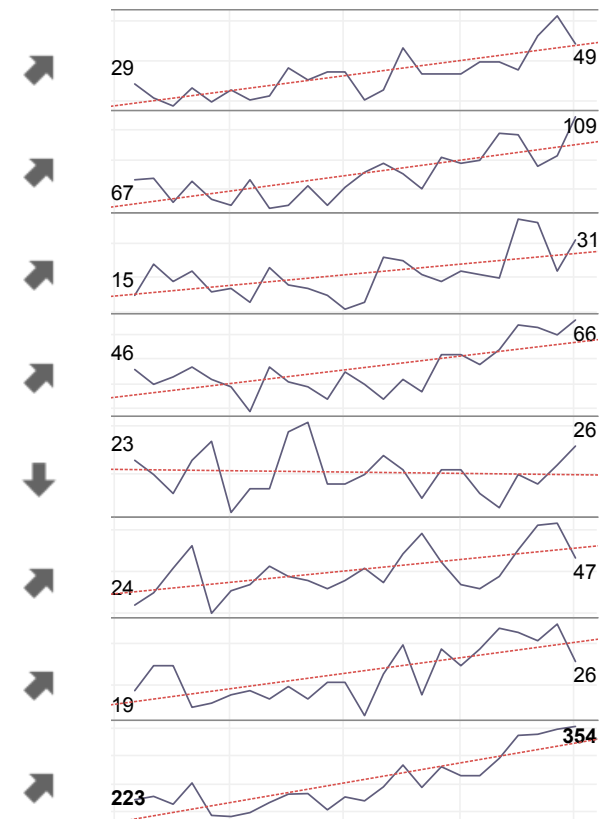

Number of recorded incidents by Quarter and YTD

	FY 2015					FY 2016					YTD % Change
	Q1	Q2	Q3	Q4	YTD	Q1	Q2	Q3	Q4	YTD	
Blaby	166	165	164	123	618	63	90	64	69	286	-53.7%
Charnwood	340	348	332	305	1,325	138	193	154	169	654	-50.6%
Harborough	108	109	100	76	393	50	46	42	44	182	-53.7%
Hinckley & Bosworth	207	197	196	137	737	104	145	87	89	425	-42.3%
Melton	77	85	94	63	319	27	53	24	22	126	-60.5%
NWLeics	190	206	217	156	769	87	112	92	100	391	-49.2%
Oadby & Wigston	94	125	105	68	392	38	41	45	59	183	-53.3%
Leicestershire	1,182	1,235	1,208	928	4,553	507	680	508	552	2,247	-50.6%

Two year trend chart

Domestic Abuse Dashboard: YTD Quarter 4 2015/16

Recorded Offences

for Leicestershire County and Districts

Choose Category

Recorded Offences

Designed by Karen Earp: Produced by the Research and Insight Team, Leicestershire County Council

Data Source: Leicestershire Police CIS (Provided by the Performance Review team)

Contact: karen.earp@leics.gov.uk, 0116 305 7260

Number of recorded incidents by Quarter and YTD

	FY 2015					FY 2016					YTD % Change
	Q1	Q2	Q3	Q4	YTD	Q1	Q2	Q3	Q4	YTD	
Blaby	69	73	81	101	324	94	102	116	165	477	47.2%
Charnwood	187	170	165	175	697	221	221	275	268	985	41.3%
Harborough	58	55	54	43	210	64	62	78	89	293	39.5%
Hinckley & Bosworth	129	128	117	118	492	116	141	166	189	612	24.4%
Melton	59	62	63	67	251	65	57	49	66	237	-5.6%
NWLeics	96	104	115	104	419	126	138	121	174	559	33.4%
Oadby & Wigston	69	49	56	59	233	66	72	96	92	326	39.9%
Leicestershire	667	641	651	667	2,626	752	793	901	1,043	3,489	32.9%

Two year trend chart

Domestic Abuse Dashboard: YTD Quarter 4 2015/16

Recorded Offences: Total Violence Against The Person (VAP) for Leicestershire County and Districts

Choose Category

Recorded Offences: Total Violence Against The Person (VAP)