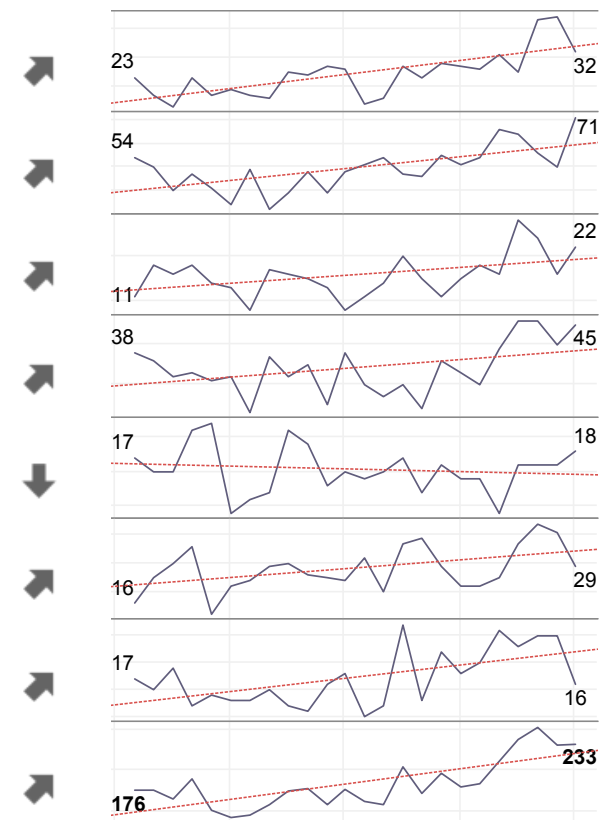

Domestic Abuse Dashboard: YTD Quarter 4 2015/16

Recorded Offences: Total Violence Against The Person (VAP) for Leicestershire County and Districts

Choose Category

Recorded Offences: Total Violence Against The Person (VAP)

Designed by Karen Earp: Produced by the Research and Insight Team, Leicestershire County Council

Data Source: Leicestershire Police CIS (Provided by the Performance Review team)

Contact: karen.earp@leics.gov.uk, 0116 305 7260

Number of recorded incidents by Quarter and YTD

	FY 2015					FY 2016					YTD % Change
	Q1	Q2	Q3	Q4	YTD	Q1	Q2	Q3	Q4	YTD	
Blaby	53	59	58	77	247	57	78	82	119	336	36.0%
Charnwood	144	122	120	135	521	152	152	184	177	665	27.6%
Harborough	45	45	41	36	167	45	41	62	62	210	25.7%
Hinckley & Bosworth	106	96	92	98	392	87	93	115	131	426	8.7%
Melton	47	52	44	47	190	46	42	39	50	177	-6.8%
NWLeics	71	70	83	75	299	89	90	84	114	377	26.1%
Oadby & Wigston	51	39	40	45	175	49	53	69	66	237	35.4%
Leicestershire	517	483	478	513	1,991	525	549	635	719	2,428	21.9%

Two year trend chart