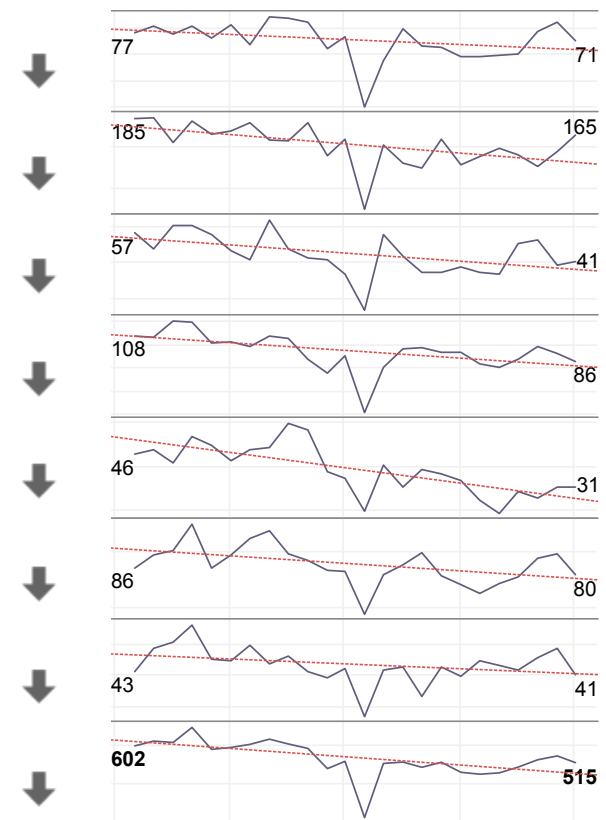

Domestic Abuse Dashboard: YTD Quarter 4 2015/16

All Offences and Incidents

for Leicestershire County and Districts

Choose Category

All Offences and Incidents

Designed by Karen Earp: Produced by the Research and Insight Team, Leicestershire County Council

Data Source: Leicestershire Police CIS (Provided by the Performance Review team)

Contact: karen.earp@leics.gov.uk, 0116 305 7260

Number of recorded incidents by Quarter and YTD

	FY 2015					FY 2016					YTD % Change
	Q1	Q2	Q3	Q4	YTD	Q1	Q2	Q3	Q4	YTD	
Blaby	235	238	245	224	942	157	192	180	234	763	-19.0%
Charnwood	527	518	497	480	2,022	359	414	429	437	1,639	-18.9%
Harborough	166	164	154	119	603	114	108	120	133	475	-21.2%
Hinckley & Bosworth	336	325	313	255	1,229	220	286	253	278	1,037	-15.6%
Melton	136	147	157	130	570	92	110	73	88	363	-36.3%
NWLeics	286	310	332	260	1,188	213	250	213	274	950	-20.0%
Oadby & Wigston	163	174	161	127	625	104	113	141	151	509	-18.6%
Leicestershire	1,849	1,876	1,859	1,595	7,179	1,259	1,473	1,409	1,595	5,736	-20.1%

Two year trend chart