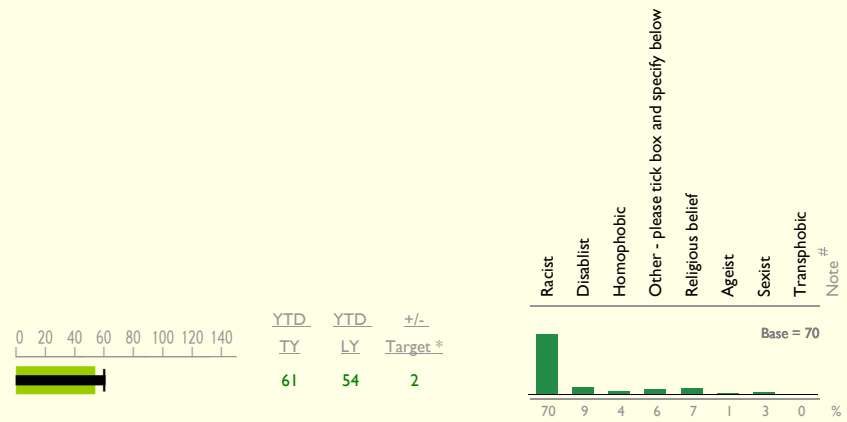

Report Hate

Hate Incident Monitoring Project: Q2 Report 2011/12

Police Recorded Hate Incidents (inc. Recorded and Non-Recorded Crime) (Source - Leicestershire Constabulary CIS)

HIMP Recorded Incidents (Source - Leicestershire County Council)

+ For HIMP recorded incidents the Leicestershire total includes incidents recorded as 'County' or with no geographical reference
 # Incidents can be recorded for multiple reasons so the base sample may exceed the actual number of recorded incidents
 * based on a 10% reporting increase from the 2010/11 year-to-date baseline

Top 10 Areas (based on Police Recorded Incidents)

Area Name	Total	Incident Type							
		Racial	Foreign National	Homophobic	Age	Disability	Religious	Gender	Transphobic
1 Loughborough Centre West	58	45	8	3	4	1	1	0	0
2 Loughborough Toothill Road	42	31	4	2	2	2	1	0	0
3 Syston North	30	28	1	0	0	0	2	0	0
4 Fosse Park	29	10	18	0	0	1	0	0	0
5 Thurmaston North West	26	15	6	2	2	2	0	0	0
6 Loughborough Bell Foundry	26	21	3	2	1	1	2	0	0
7 Loughborough Centre South	21	15	2	0	3	1	1	0	0
8 Hinckley Town Centre	21	15	3	2	0	2	0	0	0
9 Coalville Centre	21	7	7	3	1	3	0	0	0
10 Wigston Centre South	21	15	2	1	1	2	0	0	0