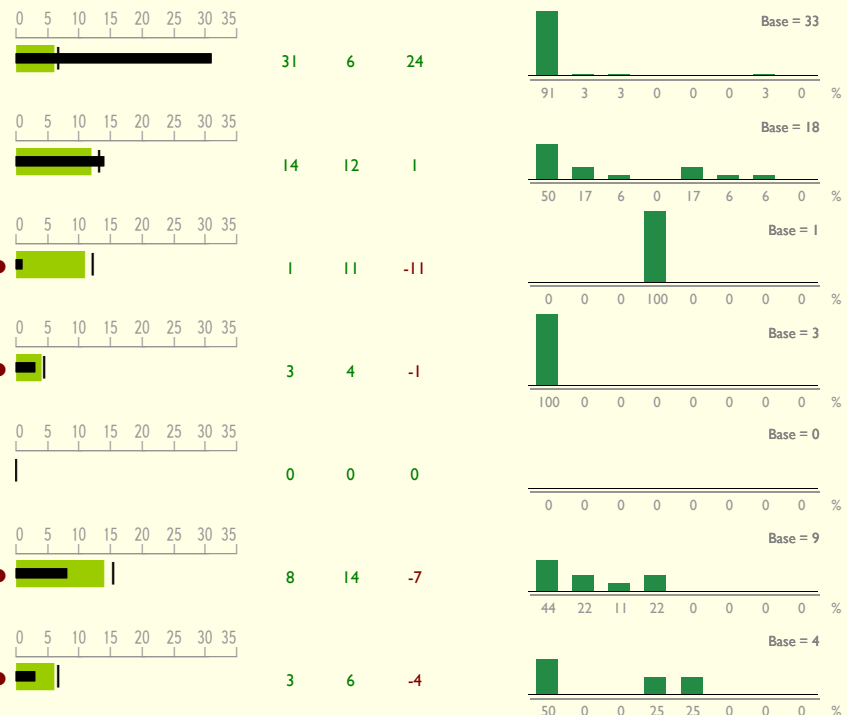

Report Hate

Hate Incident Monitoring Project: Q2 Report 2011/12

Police Recorded Hate Incidents (inc. Recorded and Non-Recorded Crime) (Source - Leicestershire Constabulary CIS)

HIMP Recorded Incidents (Source - Leicestershire County Council)

+ For HIMP recorded incidents the Leicestershire total includes incidents recorded as 'County' or with no geographical reference
 # Incidents can be recorded for multiple reasons so the base sample may exceed the actual number of recorded incidents
 * based on a 10% reporting increase from the 2010/11 year-to-date baseline

Top 10 Areas (based on Police Recorded Incidents)

Area Name	Total	Incident Type							
		Racial	Foreign National	Homophobic	Age	Disability	Religious	Gender	Transphobic
1 Loughborough Centre West	58	45	8	3	4	1	1	0	0
2 Loughborough Toothill Road	42	31	4	2	2	2	1	0	0
3 Syston North	30	28	1	0	0	0	2	0	0
4 Fosse Park	29	10	18	0	0	1	0	0	0
5 Thurmaston North West	26	15	6	2	2	2	0	0	0
6 Loughborough Bell Foundry	26	21	3	2	1	1	2	0	0
7 Loughborough Centre South	21	15	2	0	3	1	1	0	0
8 Hinckley Town Centre	21	15	3	2	0	2	0	0	0
9 Coalville Centre	21	7	7	3	1	3	0	0	0
10 Wigston Centre South	21	15	2	1	1	2	0	0	0