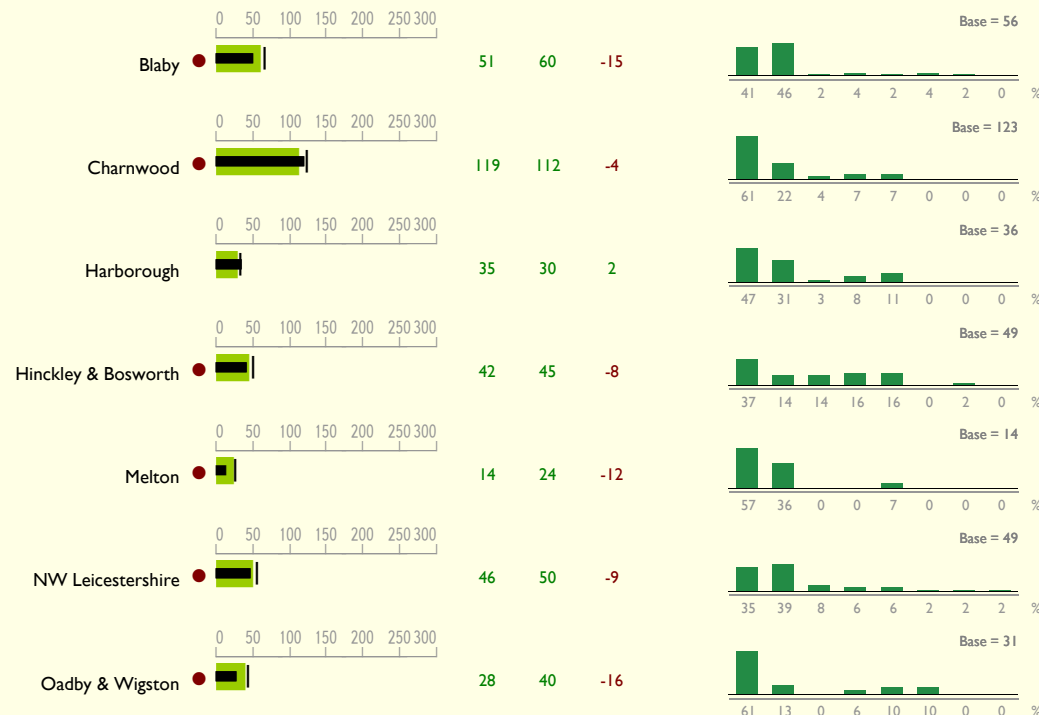

Report Hate

Hate Incident Monitoring Project: Q2 Report 2011/12

Police Recorded Hate Incidents (inc. Recorded and Non-Recorded Crime) (Source - Leicestershire Constabulary CIS)

HIMP Recorded Incidents (Source - Leicestershire County Council)

+ For HIMP recorded incidents the Leicestershire total includes incidents recorded as 'County' or with no geographical reference
 # Incidents can be recorded for multiple reasons so the base sample may exceed the actual number of recorded incidents
 * based on a 10% reporting increase from the 2010/11 year-to-date baseline

Top 10 Areas (based on Police Recorded Incidents)

Area Name	Total	Incident Type							
		Racial	Foreign National	Homophobic	Age	Disability	Religious	Gender	Transphobic
1 Loughborough Centre West	58	45	8	3	4	1	1	0	0
2 Loughborough Toothill Road	42	31	4	2	2	2	1	0	0
3 Syston North	30	28	1	0	0	0	2	0	0
4 Fosse Park	29	10	18	0	0	1	0	0	0
5 Thurmaston North West	26	15	6	2	2	2	0	0	0
6 Loughborough Bell Foundry	26	21	3	2	1	1	2	0	0
7 Loughborough Centre South	21	15	2	0	3	1	1	0	0
8 Hinckley Town Centre	21	15	3	2	0	2	0	0	0
9 Coalville Centre	21	7	7	3	1	3	0	0	0
10 Wigston Centre South	21	15	2	1	1	2	0	0	0