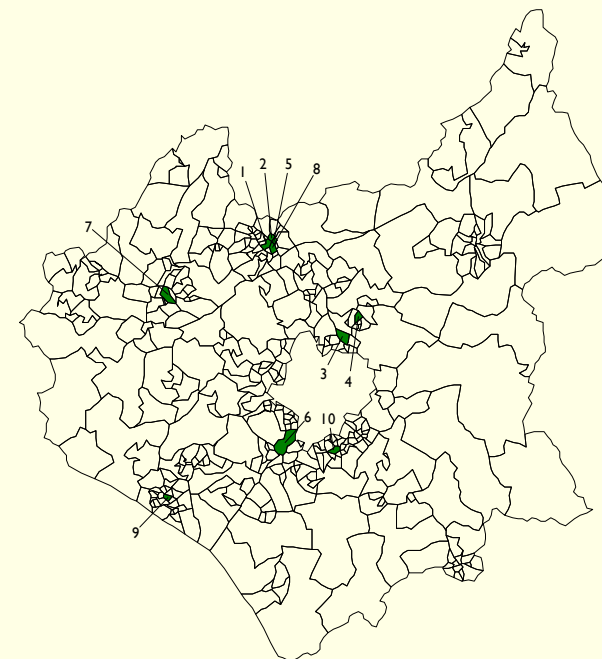

Report Hate

Hate Incident Monitoring Project: Q2 Report 2011/12

Police Recorded Hate Incidents (inc. Recorded and Non-Recorded Crime) (Source - Leicestershire Constabulary CIS)

HIMP Recorded Incidents (Source - Leicestershire County Council)

+ For HIMP recorded incidents the Leicestershire total includes incidents recorded as 'County' or with no geographical reference
 # Incidents can be recorded for multiple reasons so the base sample may exceed the actual number of recorded incidents
 * based on a 10% reporting increase from the 2010/11 year-to-date baseline

Top 10 Areas (based on Police Recorded Incidents)

Area Name	Total	Incident Type							
		Racial	Foreign National	Homophobic	Age	Disability	Religious	Gender	Transphobic
1 Loughborough Centre West	58	45	8	3	4	1	1	0	0
2 Loughborough Toothill Road	42	31	4	2	2	2	1	0	0
3 Syston North	30	28	1	0	0	0	2	0	0
4 Fosse Park	29	10	18	0	0	1	0	0	0
5 Thurmaston North West	26	15	6	2	2	2	0	0	0
6 Loughborough Bell Foundry	26	21	3	2	1	1	2	0	0
7 Loughborough Centre South	21	15	2	0	3	1	1	0	0
8 Hinckley Town Centre	21	15	3	2	0	2	0	0	0
9 Coalville Centre	21	7	7	3	1	3	0	0	0
10 Wigston Centre South	21	15	2	1	1	2	0	0	0