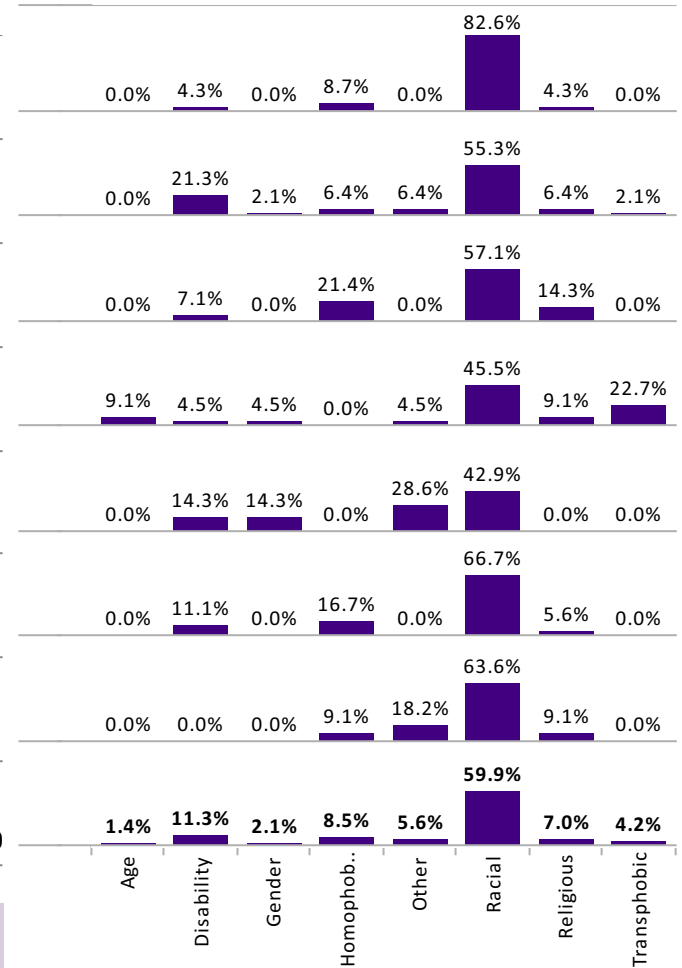

Hate Incident Monitoring Project Report

Rolling 12 months till June 2013 for All Hate Incidents & Offences

Choose Category
All Hate Incidents & Offences

Hate Incident Monitoring Project Report

Rolling 12 months till June 2013 for All Hate Incidents

Choose Category
All Hate Incidents

	FY 2012	FY 2013	
Blaby	63	23	↓
Charnwood	36	47	↑
Harborough	6	14	↑
Hinckley & Bosworth	25	21	↓
Melton	0	7	↑
North West Leicestershire	16	18	↑
Oadby & Wigston	6	11	↑
Leicestershire	152	141	↓

Hate Incident Monitoring Project Report

Rolling 12 months till June 2013 for All Hate Offence

Choose Category
All Hate Offence

	FY 2012	FY 2013	
Blaby	59	40	↓
Charnwood	150	136	↓
Harborough	34	39	↑
Hinckley & Bosworth	63	50	↓
Melton	28	20	↓
North West Leicestershire	44	27	↓
Oadby & Wigston	45	45	→
Leicestershire	423	357	↓