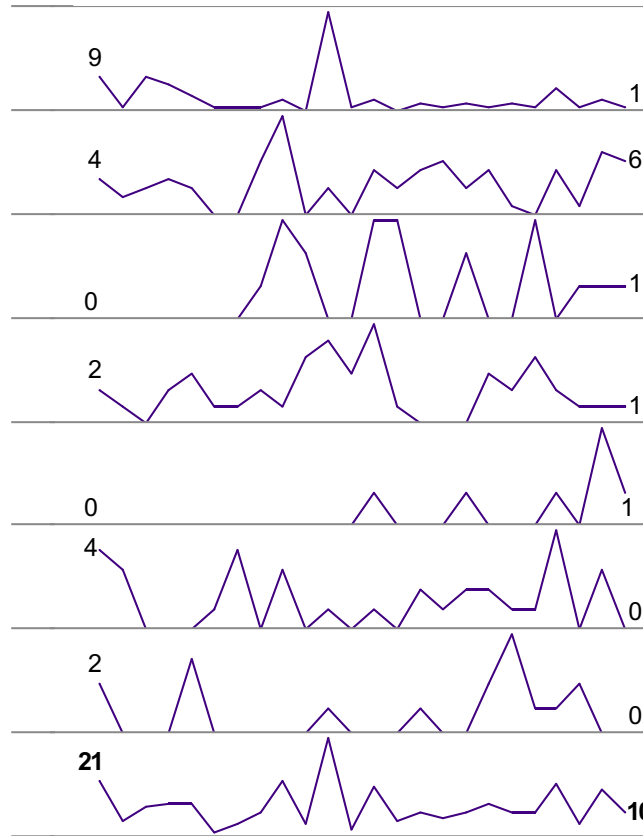

Hate Incident Monitoring Project Report

Rolling 12 months till June 2013 for All Hate Incidents & Offences

Choose Category
All Hate Incidents & Offences

Hate Incident Monitoring Project Report

Rolling 12 months till June 2013 for All Hate Incidents

Choose Category
All Hate Incidents

	FY 2012	FY 2013	
Blaby	63	23	↓
Charnwood	36	47	↑
Harborough	6	14	↑
Hinckley & Bosworth	25	21	↓
Melton	0	7	↑
North West Leicestershire	16	18	↑
Oadby & Wigston	6	11	↑
Leicestershire	152	141	↓

Hate Incident Monitoring Project Report

Rolling 12 months till June 2013 for All Hate Offence

Choose Category
All Hate Offence

	FY 2012	FY 2013	
Blaby	59	40	↓
Charnwood	150	136	↓
Harborough	34	39	↑
Hinckley & Bosworth	63	50	↓
Melton	28	20	↓
North West Leicestershire	44	27	↓
Oadby & Wigston	45	45	→
Leicestershire	423	357	↓