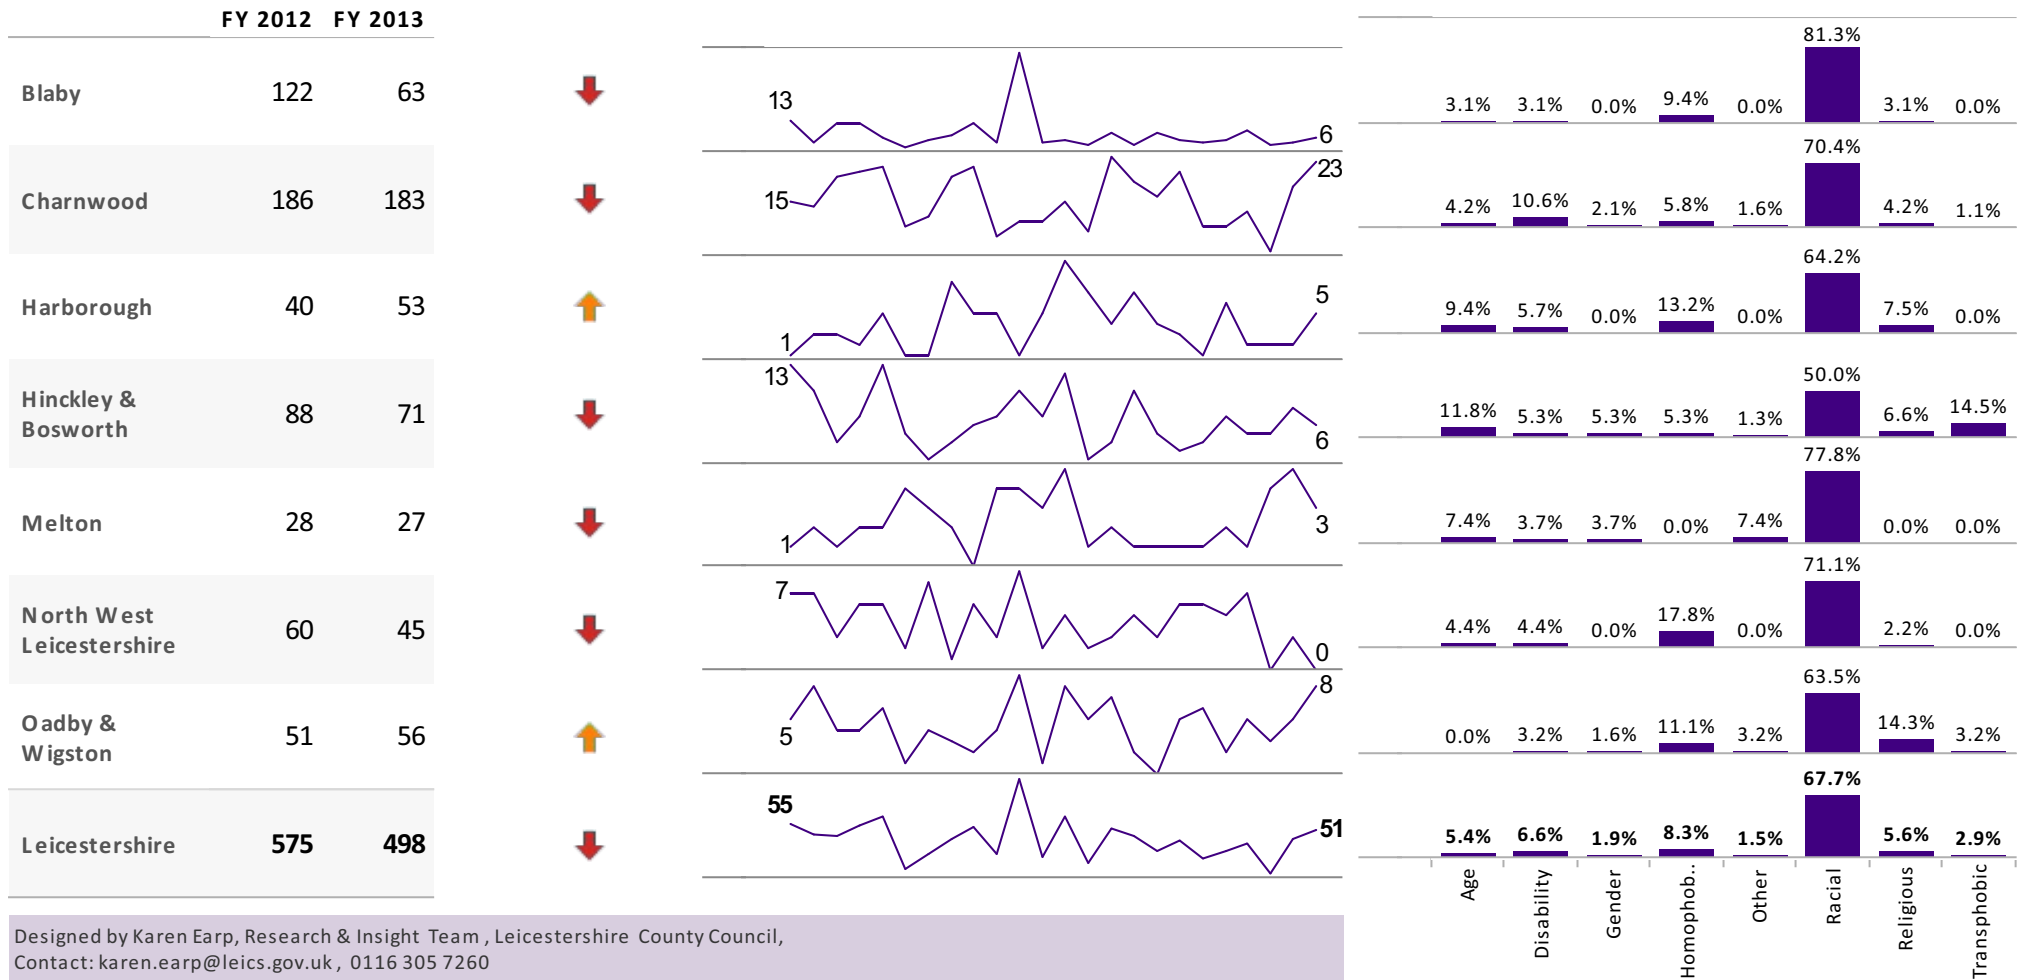

Hate Incident Monitoring Project Report

Rolling 12 months till June 2013 for All Hate Incidents & Offences

Choose Category
All Hate Incidents & Offences

Hate Incident Monitoring Project Report

Rolling 12 months till June 2013 for All Hate Incidents

Choose Category
All Hate Incidents

	FY 2012	FY 2013	
Blaby	63	23	↓
Charnwood	36	47	↑
Harborough	6	14	↑
Hinckley & Bosworth	25	21	↓
Melton	0	7	↑
North West Leicestershire	16	18	↑
Oadby & Wigston	6	11	↑
Leicestershire	152	141	↓

Hate Incident Monitoring Project Report

Rolling 12 months till June 2013 for All Hate Offence

Choose Category
All Hate Offence

	FY 2012	FY 2013	
Blaby	59	40	↓
Charnwood	150	136	↓
Harborough	34	39	↑
Hinckley & Bosworth	63	50	↓
Melton	28	20	↓
North West Leicestershire	44	27	↓
Oadby & Wigston	45	45	→
Leicestershire	423	357	↓