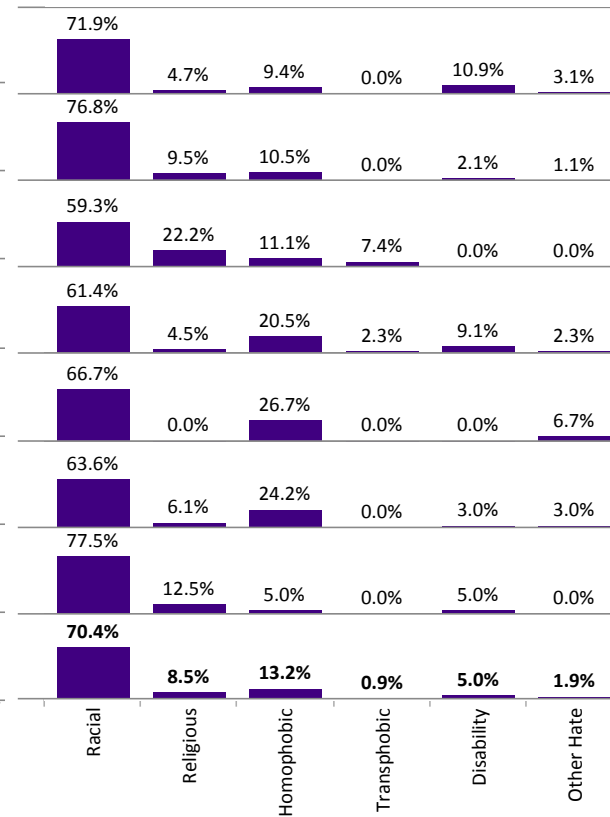

Comparison of type of hate incidents/crime for current rolling 12 months