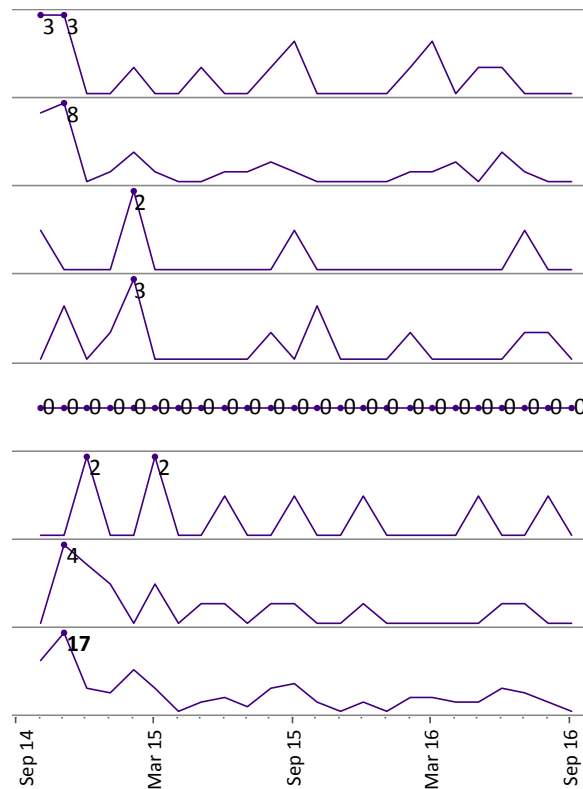

Hate Incident Monitoring Project Report for Leicestershire Districts

Rolling 12 months till September 2016 for Hate Incident Police

Choose Category
Hate Incident Police

Designed by Karen Earp, Research & Insight Team,
Leicestershire County Council,
Contact: karen.earp@leics.gov.uk, 0116 305 7260

No. of Hate incidents/crime by District for the rolling 12 month period.

District	Previous Year	Current Year
Blaby	11	5
Charnwood	25	8
Harborough	4	1
Hinckley & Bosworth	7	5
Melton	0	0
NW Leicestershire	6	3
Oadby & Wigston	15	3
Leicestershire	68	25

Direction of Travel

Two years worth of data from July 2014 - June 2016