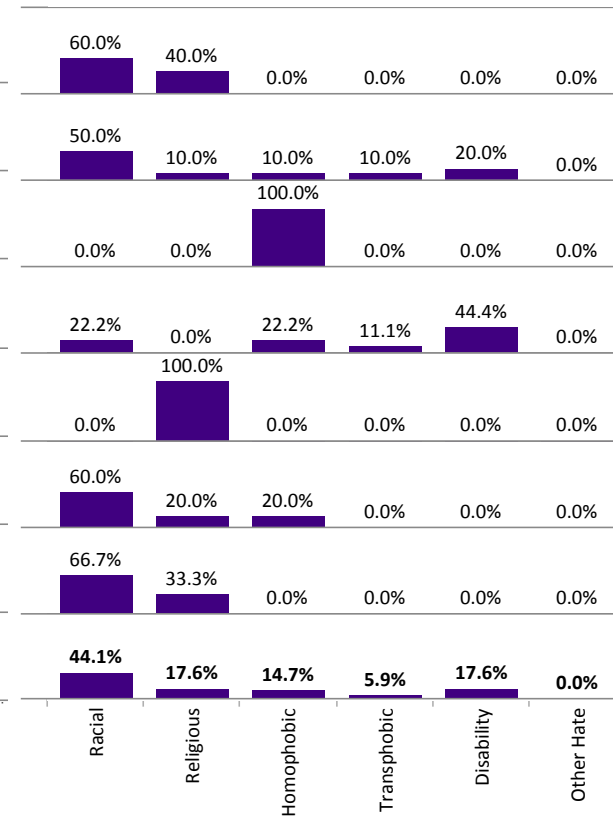

	Previous Year	Current Year
<b>Blaby</b>	3	3
<b>Charnwood</b>	17	9
<b>Harborough</b>	1	1
<b>Hinckley &amp; Bosworth</b>	5	9
<b>Melton</b>	0	1
<b>NW Leicestershire</b>	8	4
<b>Oadby &amp; Wigston</b>	2	2
<b>Leicestershire</b>	36	29

Direction of Travel

Two years worth of data from July 2014 - June 2016

Comparison of type of hate incidents/crime for current rolling 12 months