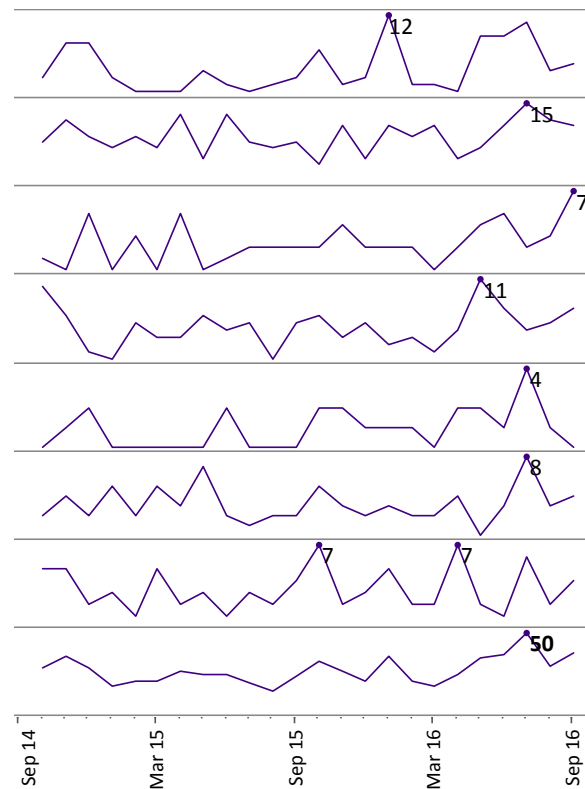

Hate Incident Monitoring Project Report for Leicestershire Districts

Rolling 12 months till September 2016 for All Hate Offence (Police)

Choose Category

All Hate Offence (Police)

Designed by Karen Earp, Research & Insight Team,
Leicestershire County Council,
Contact: karen.earp@leics.gov.uk, 0116 305 7260

No. of Hate incidents/crime by District for the rolling 12 month period.

	Previous Year	Current Year	Direction of Travel
Blaby	37	67	↑
Charnwood	106	112	↑
Harborough	21	35	↑
Hinckley & Bosworth	48	58	↑
Melton	5	17	↑
NW Leicestershire	37	39	↑
Oadby & Wigston	36	43	↑
Leicestershire	290	371	↑

Two years worth of data from July 2014 - June 2016

Direction of Travel