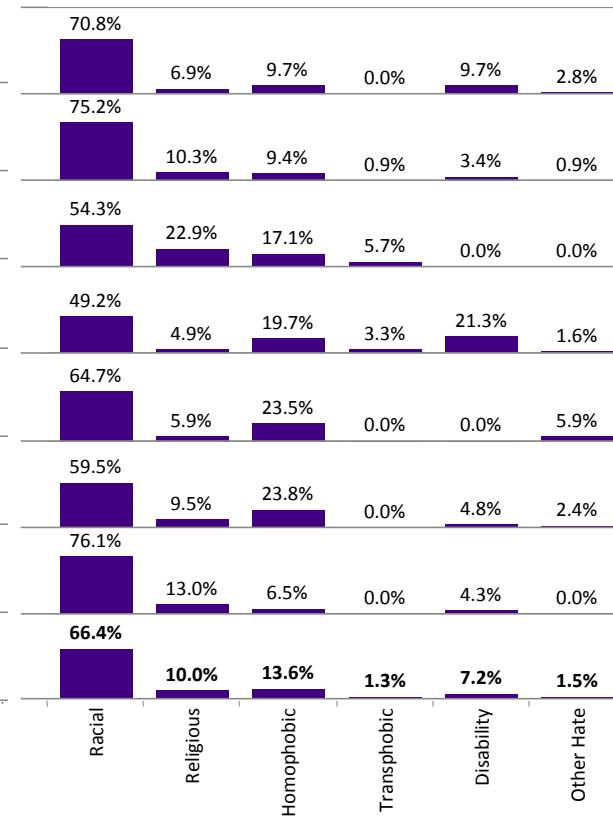

Comparison of type of hate incidents/crime for current rolling 12 months