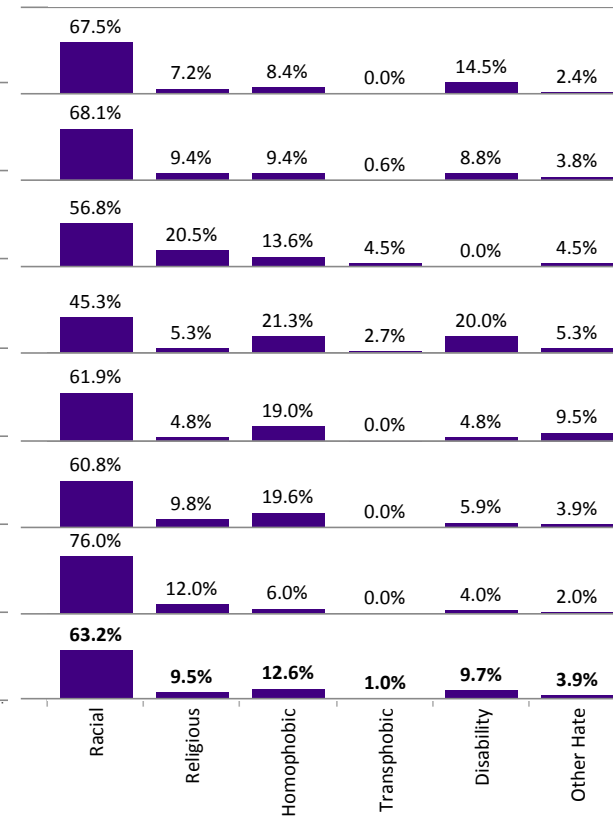

No. of Hate incidents/crime by District for the rolling 12 month period.

	Previous Year	Current Year
<b>Blaby</b>	49	78
<b>Charnwood</b>	152	157
<b>Harborough</b>	31	43
<b>Hinckley &amp; Bosworth</b>	63	71
<b>Melton</b>	11	22
<b>NW Leicestershire</b>	50	48
<b>Oadby &amp; Wigston</b>	51	47
<b>Leicestershire</b>	407	466

Direction of Travel

Two years worth of data from July 2014 - June 2016

Comparison of type of hate incidents/crime for current rolling 12 months