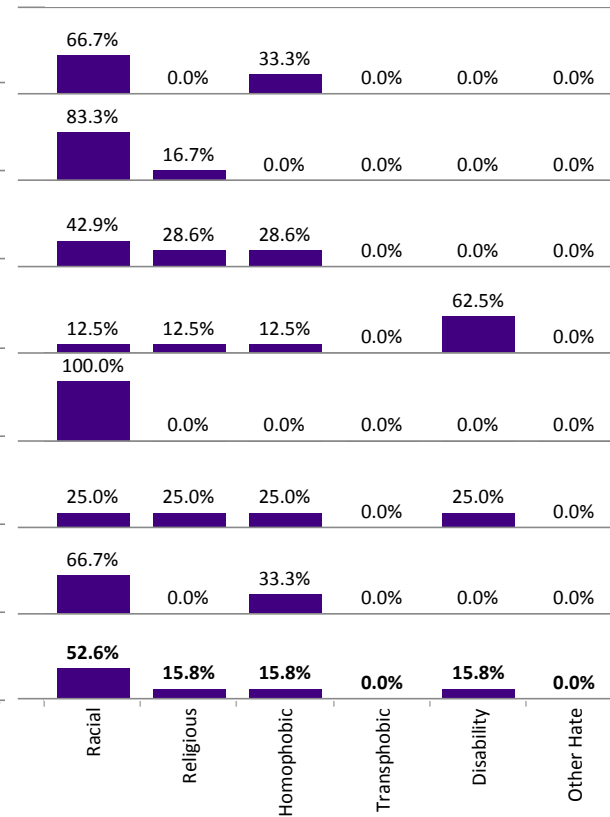

Comparison of type of hate incidents/crime for current rolling 12 months