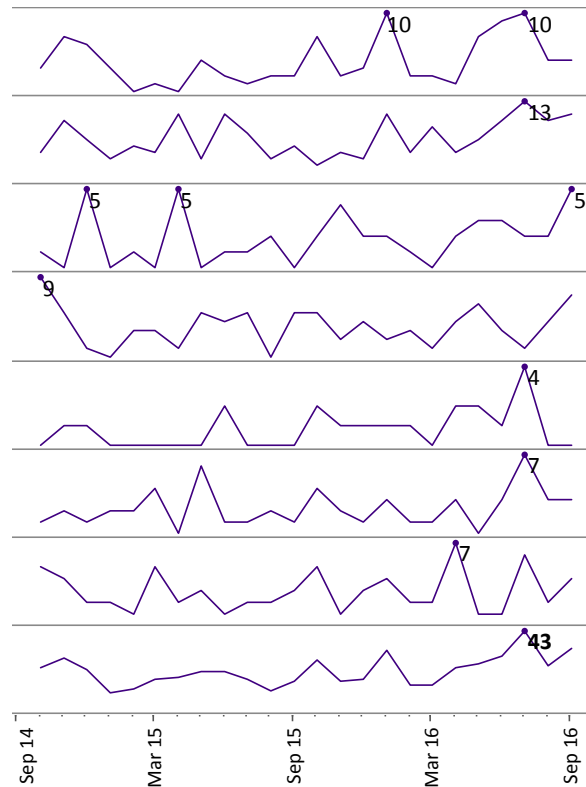

Hate Incident Monitoring Project Report for Leicestershire Districts

Rolling 12 months till September 2016 for ---Hate Offence: Violence Against The Person

Choose Category

---Hate Offence: Violence Against The Person

Designed by Karen Earp, Research & Insight Team,
Leicestershire County Council,
Contact: karen.earp@leics.gov.uk, 0116 305 7260

No. of Hate incidents/crime by District for the rolling 12 month period.

	Previous Year	Current Year
Blaby	31	61
Charnwood	81	93
Harborough	16	28
Hinckley & Bosworth	41	42
Melton	4	15
NW Leicestershire	23	31
Oadby & Wigston	32	38
Leicestershire	228	308

Direction of Travel

Two years worth of data from July 2014 - June 2016