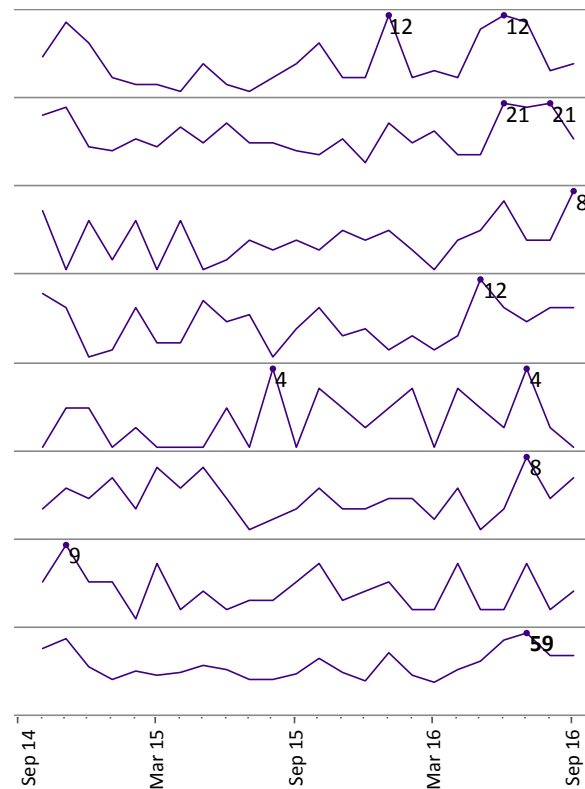

Hate Incident Monitoring Project Report for Leicestershire Districts

Rolling 12 months till September 2016 for All Hate Incidents & Offences (crimes & non crimes)

Choose Category

All Hate Incidents & Offences (crimes & non crimes)

Designed by Karen Earp, Research & Insight Team,
Leicestershire County Council,
Contact: karen.earp@leics.gov.uk, 0116 305 7260

No. of Hate incidents/crime by District for the rolling 12 month period.

	Previous Year	Current Year
Blaby	49	78
Charnwood	152	157
Harborough	31	43
Hinckley & Bosworth	63	71
Melton	11	22
NW Leicestershire	50	48
Oadby & Wigston	51	47
Leicestershire	407	466

Direction of Travel

Two years worth of data from July 2014 - June 2016