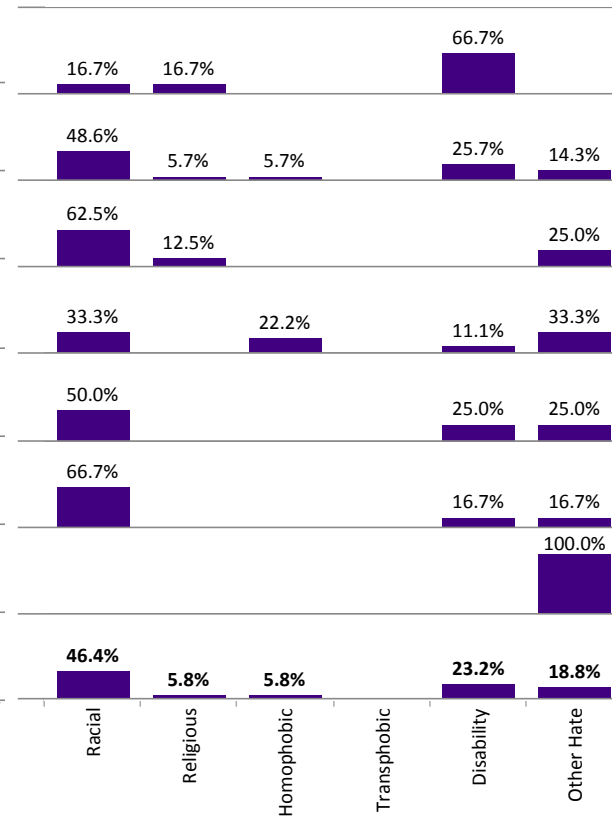

Comparison of type of hate incidents/crime for current rolling 12 months